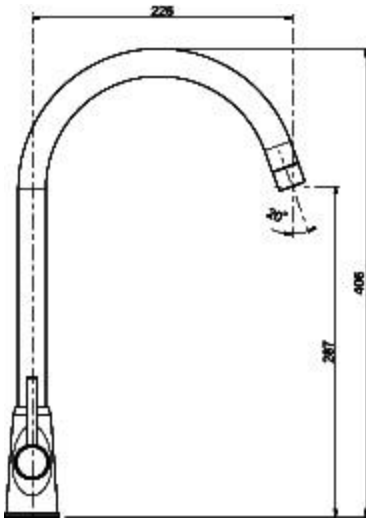

Colours

metallic surface
Item No. BM5700CH
with assembly set C

Available colours

chrome

Details

Side View

Scope of supply

- Cruciform monobloc quarter turn mixer tap
- Ceramic disc controls
- High arch long reach spout

Please note:

Suitable for low pressure and pressure systems (max 5.0 bar) min 0.3 bar (approx 3 metre head)

Heavy duty metal tap stabilising bracket, fit as required. Item No.

BL450775

Height: 406

Reach: 226

Base: 50

Tap hole: $\varnothing 35$

BLANCO UK Limited

Tel: 01923 635200

Fax: 0800 0911608

> www.blanco.co.uk