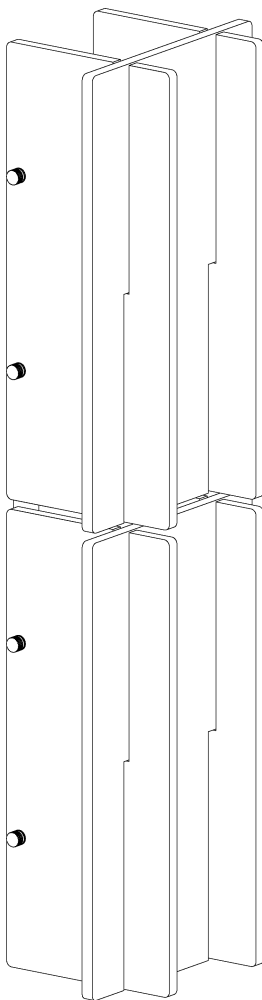

INSTALLATION MANUAL

STEP I Unpacking

Open the box, and take out all the accessories, you will get the following items.

FAQ

Q: After opening the box, I realized that the accessories are missing, what should I do?

STEP II Main accessories

<p>A* 4</p> 	<p>B* 1</p> 	<p>C* 4</p> 
<p>D* 3</p> 	<p>E* 1</p> 	<p>F* 2</p> 
<p>G* 4</p> 	<p>H* 2</p> 	<p>I* 8</p> 
<p>J* 2</p> 		

No matter what problems or questions you encounter during the installation or use of the chandelier, please feel free to contact us, we will reply you within 24 hours and quickly solve or answer for you!