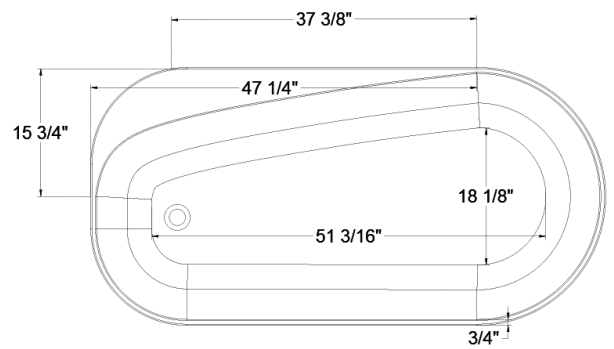

MODEL No. GP969-63MW

(Front View)

(Side View)

(Bottom view)

(Top View)