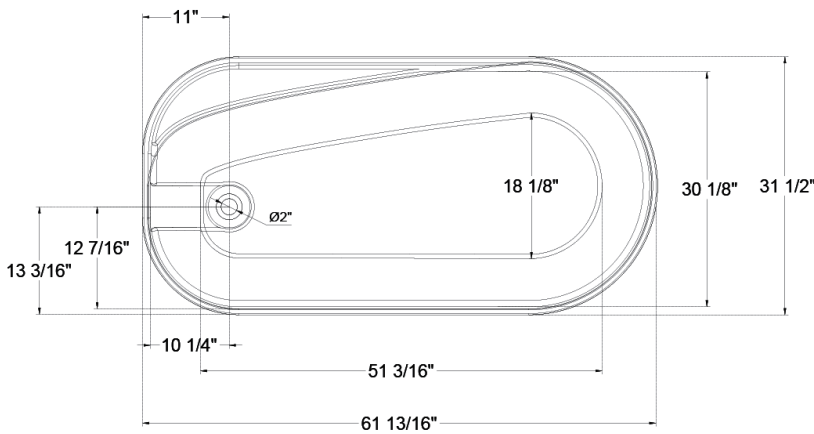

626-679-3588
service@getprohome.com
www.getprohome.com
162 Atlantic St, Pomona, CA 91768

SIZE DETAILS

SOLID SURFACE BATHTUB

service@getprohome.com
626 679 3588

PRODUCT
INSTRUCTION
VIDEO

SIZE DETAILS

PRODUCT
 INSTRUCTION
 VIDEO

MODEL No. GP969-63MW

(Front View)

(Side View)

(Bottom view)

(Top View)