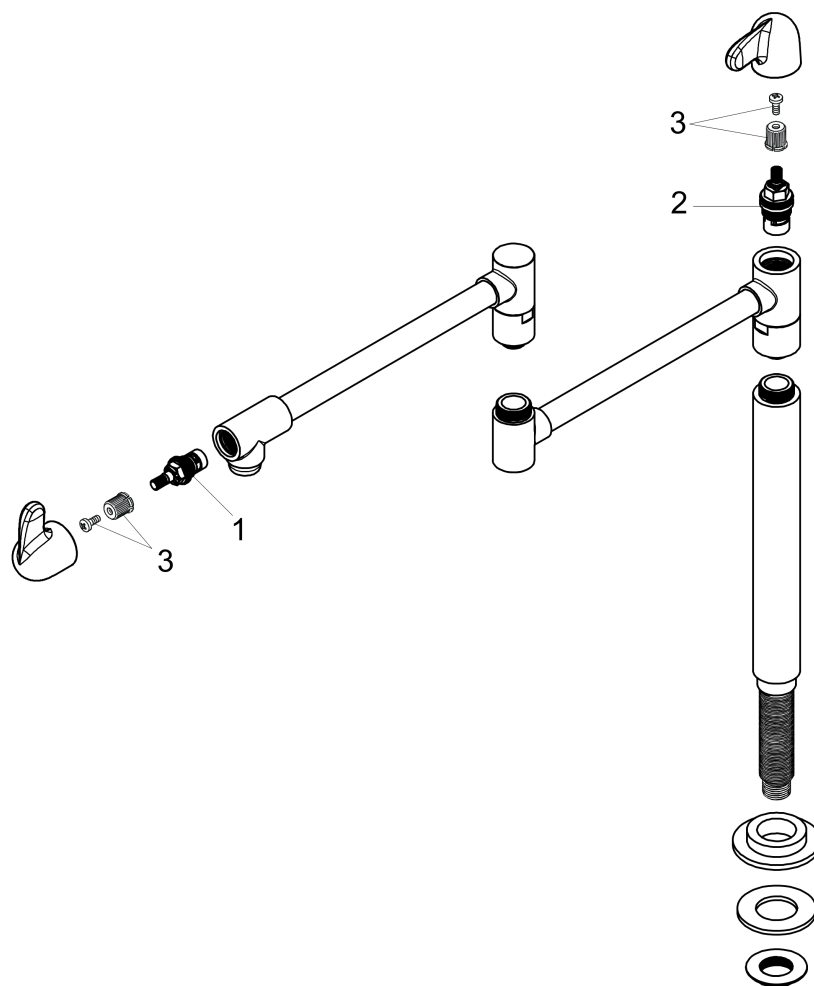

Allegro E
Pot Filler, Deck-Mounted
 Finishes : **chrome** Part no. : **04060000**

Description

Features

- Swivel range 360°
- Aerated spray
- Free-standing installation
- Flow: 2.5 GPM (9.5 L/Min)
- 90° ceramic valves
- 1/2" NPT

Item details

List Price \$ 1,127.00

Compliance

Product image

Scale drawing

Allegro E
Pot Filler, Deck-Mounted
Finishes : **chrome** Part no. : **04060000**

Exploded drawing

Year of production: >06/08

Allegro E
Pot Filler, Deck-Mounted
 Finishes : **chrome** Part no. : **04060000**

Spare parts list

Year of production: >06/08

Pos.	Description	Part no.	Price	PU
1	shut off unit	88789000	-	1
2	shut off unit	88790000	-	1
3	handle fixing set	98932000	-	1