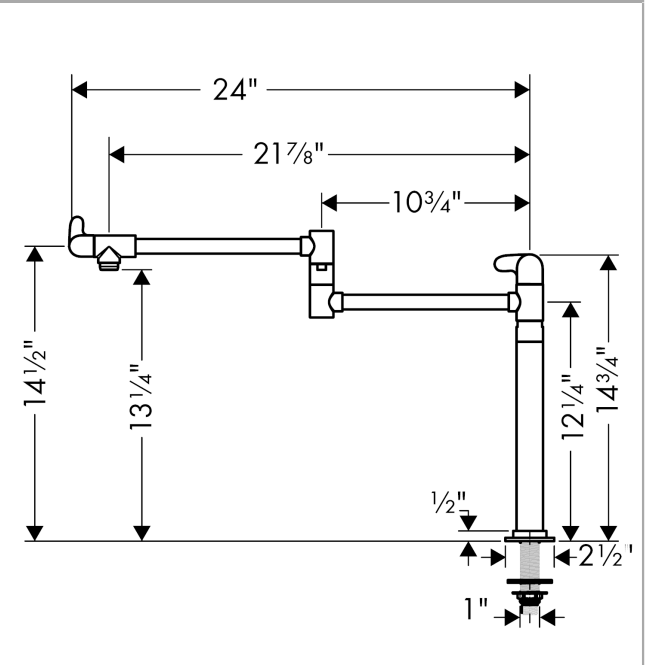

Allegro E
Pot Filler, Deck-Mounted
 Finishes : **chrome** Part no. : **04060000**

Description

Features

- Swivel range 360°
- Aerated spray
- Free-standing installation
- Flow: 2.5 GPM (9.5 L/Min)
- 90° ceramic valves
- 1/2" NPT

Item details

List Price \$ 1,127.00

Compliance

Product image

Scale drawing

Allegro E
Pot Filler, Deck-Mounted
Finishes : **chrome** Part no. : **04060000**

Exploded drawing

Year of production: >06/08

Allegro E
Pot Filler, Deck-Mounted
 Finishes : **chrome** Part no. : **04060000**

Spare parts list

Year of production: >06/08

Pos.	Description	Part no.	Price	PU
1	shut off unit	88789000	-	1
2	shut off unit	88790000	-	1
3	handle fixing set	98932000	-	1