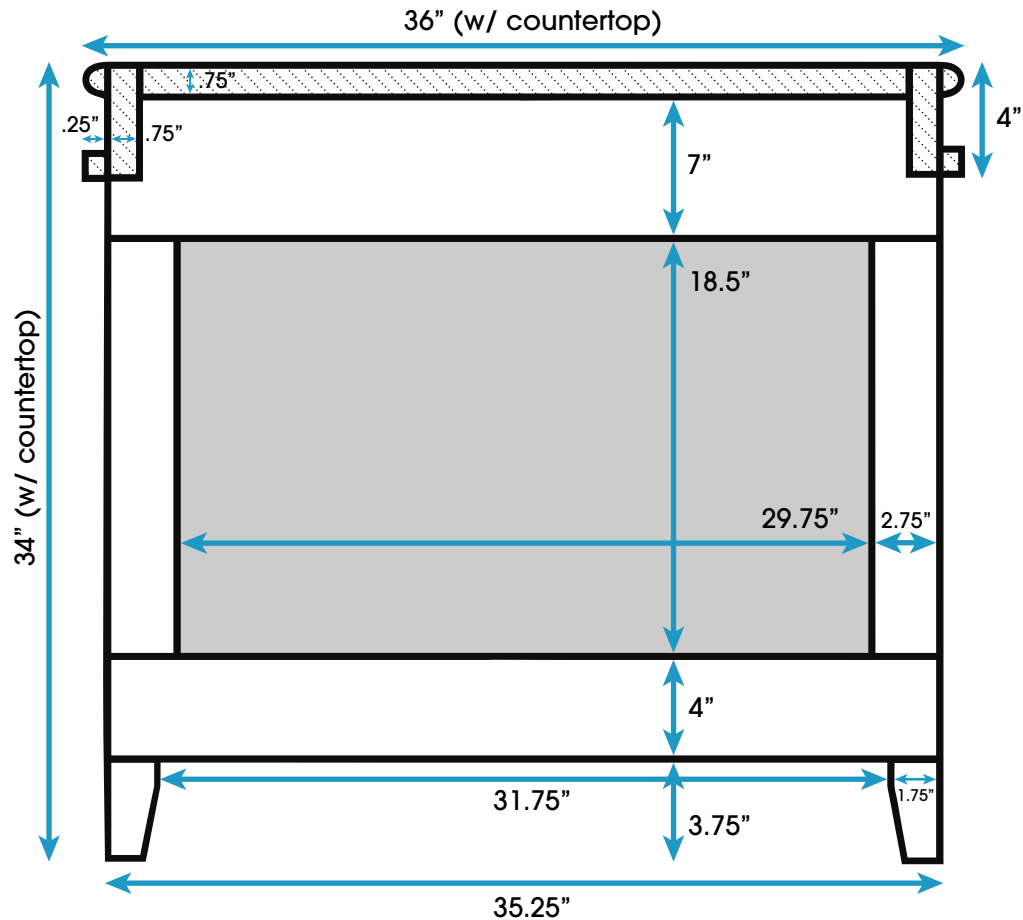

# *Kensington 36-inch Bath Vanity* (Back View)

All measurements are approximate and rounded to the nearest quarter inch  
Please allow for a slight margin of error