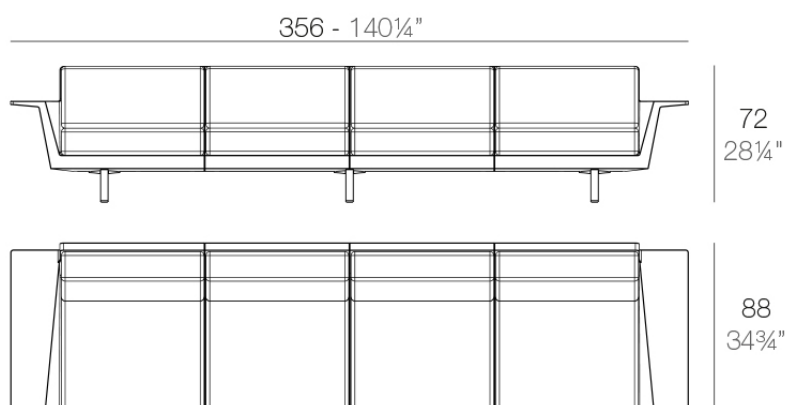

Weight: 105.06 Kg

DELTA Sofá Modular 4 plazas
DELTA Sectinal Sofa 4 seats

Finishes

finishes

BASIC

Ref. 76011

orange

ice