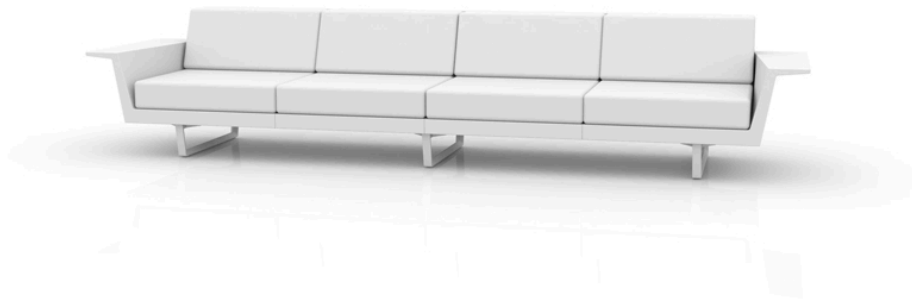

Products / Sofas / Delta Sofá

Delta sofa 4 seat

by Jorge Pensi

The Delta furniture design collection, designed by Jorge Pensi for Vondom. Is made to fit in with exterior or interior contemporary spaces.

Info

Description

Modular sofa made of polyethylene resin by rotational moulding with tubular structure made of aluminium and legs made of cast aluminium. 100% Recyclable. Item suitable for indoor and outdoor use. Available in different finishes.

Weight: 105.06 Kg

DELTA Sofá Modular 4 plazas
DELTA Sectinal Sofa 4 seats

Finishes

finishes

BASIC

Ref. 76011

orange

ice