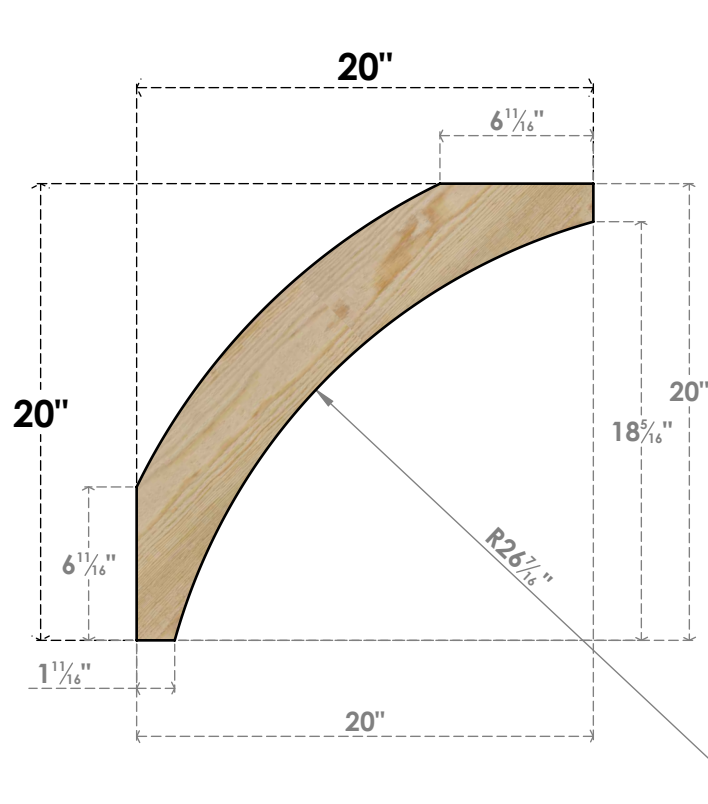

BRC06X20X20THR00RDF

6"W X 20"D X 20"H THORTON ROUGH SAWN BRACE, DOUGLAS FIR

SIDE

FRONT

EKENA MILLWORK
 2300 WEST MAIN ST.
 CLARKSVILLE, TX 75426
 TOLL FREE: 866-607-0453
 WWW.EKENAMILLWORK.COM

NOTES

1. INSTALLATION TO BE COMPLETED IN ACCORDANCE WITH MANUFACTURER'S SPECIFICATIONS.
2. DRAWING MAY NOT BE TO SCALE
3. THIS DRAWING IS INTENDED FOR DESIGN AND PLANNING PURPOSES ONLY.
4. ALL INFORMATION CONTAINED HEREIN WAS CURRENT AT THE TIME OF DEVELOPMENT BUT MUST BE REVIEWED AND APPROVED BY THE PRODUCT MANUFACTURER TO BE CONSIDERED ACCURATE.
5. PRODUCTS ARE NOT KILN DRIED. THIS ITEM IS UNIQUE AND WILL CONTAIN THE NATURAL VARIATIONS THAT THE WOOD SPECIES OFFERS. THIS MAY RESULT IN VARIATIONS UP TO 1/4"