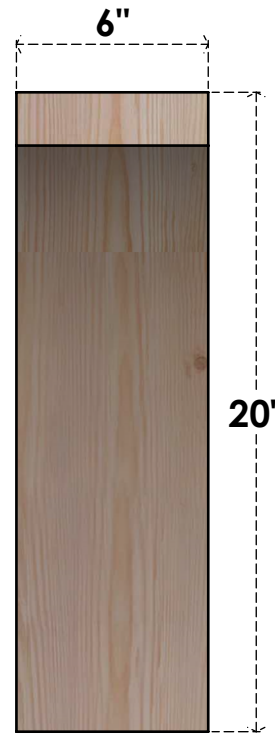

BRC06X20X20THR00RDF

6"W X 20"D X 20"H THORTON ROUGH SAWN BRACE, DOUGLAS FIR

SIDE

FRONT

EKENA MILLWORK
 2300 WEST MAIN ST.
 CLARKSVILLE, TX 75426
 TOLL FREE: 866-607-0453
 WWW.EKENAMILLWORK.COM

NOTES

1. INSTALLATION TO BE COMPLETED IN ACCORDANCE WITH MANUFACTURER'S SPECIFICATIONS.
2. DRAWING MAY NOT BE TO SCALE
3. THIS DRAWING IS INTENDED FOR DESIGN AND PLANNING PURPOSES ONLY.
4. ALL INFORMATION CONTAINED HEREIN WAS CURRENT AT THE TIME OF DEVELOPMENT BUT MUST BE REVIEWED AND APPROVED BY THE PRODUCT MANUFACTURER TO BE CONSIDERED ACCURATE.
5. PRODUCTS ARE NOT KILN DRIED. THIS ITEM IS UNIQUE AND WILL CONTAIN THE NATURAL VARIATIONS THAT THE WOOD SPECIES OFFERS. THIS MAY RESULT IN VARIATIONS UP TO 1/4"