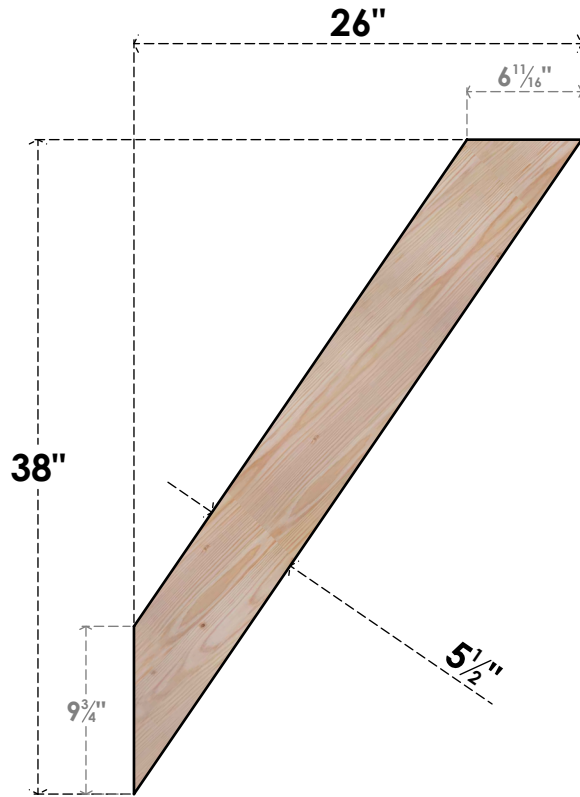

BRC06X26X38TRA00SDF

5 1/2"W X 26"D X 38"H TRADITIONAL SMOOTH BRACE, DOUGLAS FIR

SIDE

FRONT

EKENA MILLWORK
 2300 WEST MAIN ST.
 CLARKSVILLE, TX 75426
 TOLL FREE: 866-607-0453
 WWW.EKENAMILLWORK.COM

NOTES

1. INSTALLATION TO BE COMPLETED IN ACCORDANCE WITH MANUFACTURER'S SPECIFICATIONS.
2. DRAWING MAY NOT BE TO SCALE
3. THIS DRAWING IS INTENDED FOR DESIGN AND PLANNING PURPOSES ONLY.
4. ALL INFORMATION CONTAINED HEREIN WAS CURRENT AT THE TIME OF DEVELOPMENT BUT MUST BE REVIEWED AND APPROVED BY THE PRODUCT MANUFACTURER TO BE CONSIDERED ACCURATE.
5. PRODUCTS ARE NOT KILN DRIED. THIS ITEM IS UNIQUE AND WILL CONTAIN THE NATURAL VARIATIONS THAT THE WOOD SPECIES OFFERS. THIS MAY RESULT IN VARIATIONS UP TO 1/4"