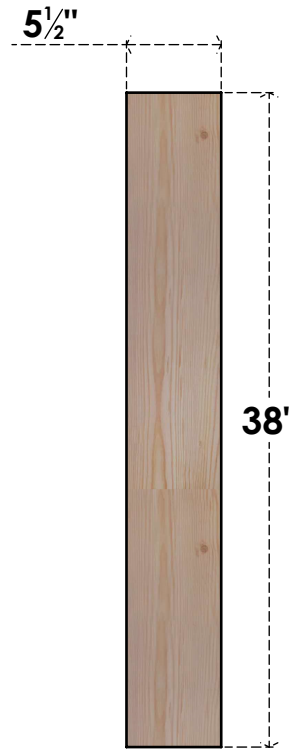

BRC06X26X38TRA00SDF

5 1/2"W X 26"D X 38"H TRADITIONAL SMOOTH BRACE, DOUGLAS FIR

SIDE

FRONT

EKENA MILLWORK
 2300 WEST MAIN ST.
 CLARKSVILLE, TX 75426
 TOLL FREE: 866-607-0453
 WWW.EKENAMILLWORK.COM

NOTES

1. INSTALLATION TO BE COMPLETED IN ACCORDANCE WITH MANUFACTURER'S SPECIFICATIONS.
2. DRAWING MAY NOT BE TO SCALE
3. THIS DRAWING IS INTENDED FOR DESIGN AND PLANNING PURPOSES ONLY.
4. ALL INFORMATION CONTAINED HEREIN WAS CURRENT AT THE TIME OF DEVELOPMENT BUT MUST BE REVIEWED AND APPROVED BY THE PRODUCT MANUFACTURER TO BE CONSIDERED ACCURATE.
5. PRODUCTS ARE NOT KILN DRIED. THIS ITEM IS UNIQUE AND WILL CONTAIN THE NATURAL VARIATIONS THAT THE WOOD SPECIES OFFERS. THIS MAY RESULT IN VARIATIONS UP TO 1/4"