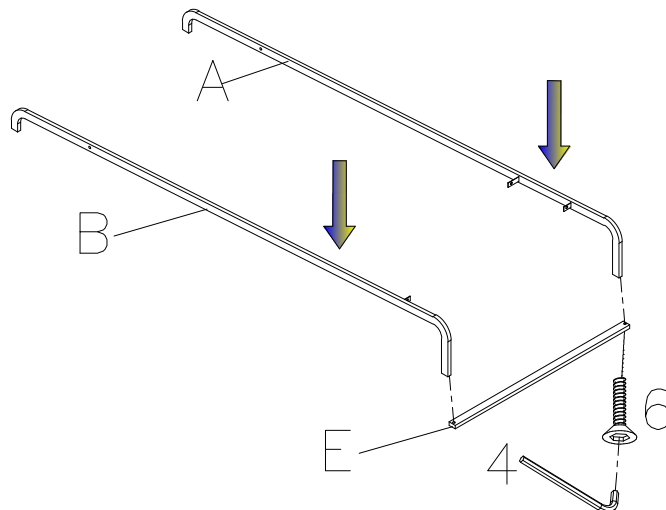

MODEL:PROBILRCK

Read this instruction carefully. Refer hardware and furniture parts list for guidance. Be sure all parts are complete before assembling. Place all wooden furniture parts on a clean and flat soft surface to prevent scratches. Refer steps provided as assembling guide.

PART LIST		
ITEM	DESCRIPTION	QTY
A	Right Leg	1PC
B	Left Leg	1PC
C	Wood Frame	1PC
D	Wall Cleat	1PC
E	Leg Connector	1PC
F	Base Shelf	1PC
G	Top Shelf	1PC
H	Cabinet	1PC
I	Pool Rack	1PC

HARDWARE LIST		
ITEM	DESCRIPTION	QTY
1	Bolt $\varnothing 1/4" \times 5/8"$	3PCS
2	Washer $\varnothing 1/4"$	9PCS
3	Lock Washer $\varnothing 1/4"$	9PCS
4	Allen Washer 4mm	1PC
5	Bolt $\varnothing 1/4" \times 1-1/4"$	6PCS
6	Bolt $\varnothing 1/4" \times 1"$	4PCS
7	Wood Dowels $\varnothing 8 \times 30\text{mm}$	2PCS
8	Screw $\varnothing 8 \times 1"$	1PC
9	Screw $\varnothing 8 \times 2"$	3PCS
10	$\varnothing 7 \times 1-1/2"$	3PCS
11	$\varnothing 21\text{mm}$	4PCS
12	$\varnothing 15 \times 12\text{mm}$	4PCS
13	$\varnothing M6 \times 35\text{mm}$	4PCS
14	Furniture Tipping Restraint	1PC

STEP 1