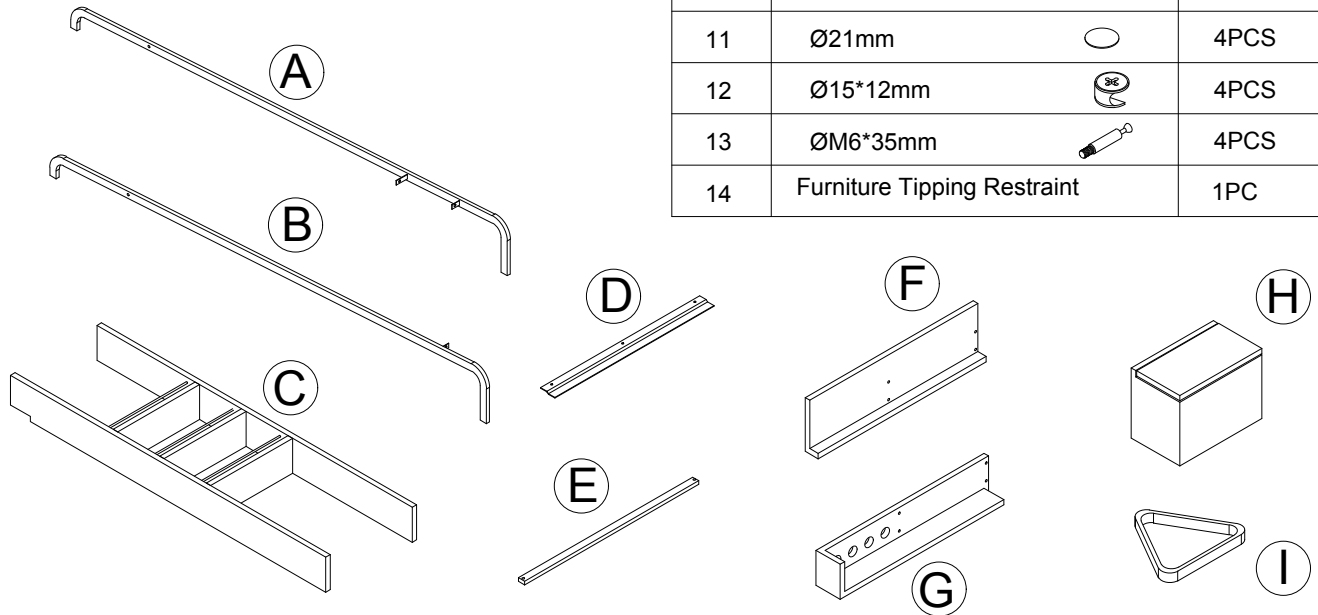

User Manual

Prohibition Billiards Accessories Rack

MODEL:PROBILRCK

Read this instruction carefully. Refer hardware and furniture parts list for guidance. Be sure all parts are complete before assembling. Place all wooden furniture parts on a clean and flat soft surface to prevent scratches. Refer steps provided as assembling guide.

PART LIST		
ITEM	DESCRIPTION	QTY
A	Right Leg	1PC
B	Left Leg	1PC
C	Wood Frame	1PC
D	Wall Cleat	1PC
E	Leg Connector	1PC
F	Base Shelf	1PC
G	Top Shelf	1PC
H	Cabinet	1PC
I	Pool Rack	1PC

HARDWARE LIST		
ITEM	DESCRIPTION	QTY
1	Bolt $\varnothing 1/4" \times 5/8"$	3PCS
2	Washer $\varnothing 1/4"$	9PCS
3	Lock Washer $\varnothing 1/4"$	9PCS
4	Allen Washer 4mm	1PC
5	Bolt $\varnothing 1/4" \times 1-1/4"$	6PCS
6	Bolt $\varnothing 1/4" \times 1"$	4PCS
7	Wood Dowels $\varnothing 8 \times 30\text{mm}$	2PCS
8	Screw $\varnothing 8 \times 1"$	1PC
9	Screw $\varnothing 8 \times 2"$	3PCS
10	$\varnothing 7 \times 1-1/2"$	3PCS
11	$\varnothing 21\text{mm}$	4PCS
12	$\varnothing 15 \times 12\text{mm}$	4PCS
13	$\varnothing M6 \times 35\text{mm}$	4PCS
14	Furniture Tipping Restraint	1PC