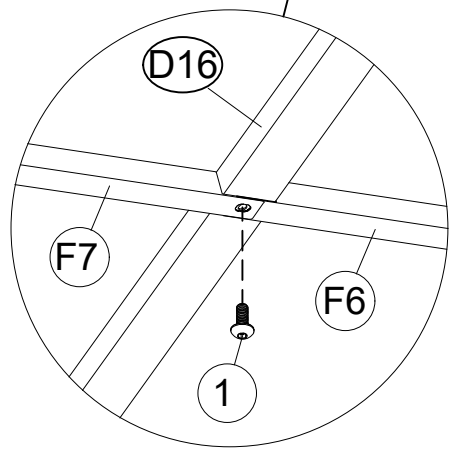

Z 24x

Z1 8x

Z2 4x

Z or Z1 or Z2

Z or Z1 or Z2

Z or Z1 or Z2

<12>

When installing the Roof plates (S2) onto short side, pls detach the right end of Roof Rib(G1) first. And then install the right end of Roof Rib (G1) again after S2 is installed.

<13>

M2 1x

5 2x

<14>

<15>

C1 2x

C2 2x

C13 2x

C14 2x

N 4x

N1 4x

1 8x M6x15

<16>

<17>

<18>

Y 68x

M6x25

3 4x

M6x23

2 60x

M6x45

7 8x

<19>

Note: When installing the roof top plates, if the roof plates are slightly uneven, pls press the screws from the top of the plates until the bottom screw thread is exposed by 3 to 4mm, and then screw on the nut.