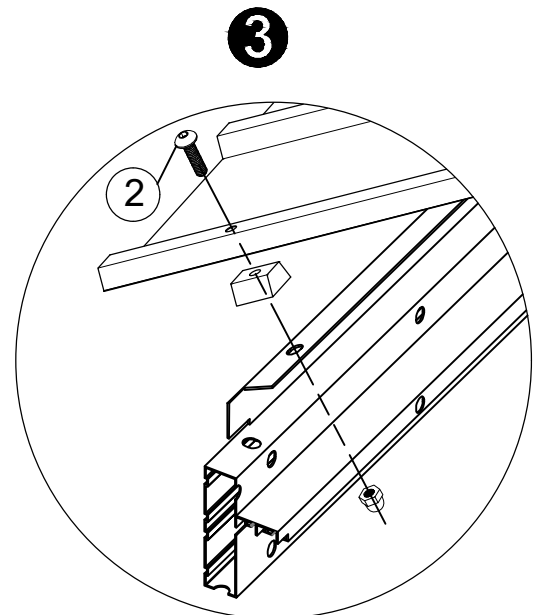

M6x25

3 4x

M6x23

2 60x

M6x45

7 8x

<19>

Note: When installing the roof top plates, if the roof plates are slightly uneven, pls press the screws from the top of the plates until the bottom screw thread is exposed by 3 to 4mm, and then screw on the nut.