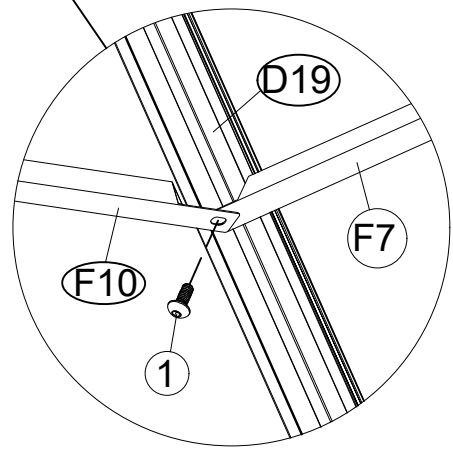

Z 24x

Z1 8x

Z2 4x

Z or Z1 or Z2

Z or Z1 or Z2

Z or Z1 or Z2

<12>

When installing the Roof plates (S2) onto short side, pls detach the right end of Roof Rib(G1) first. And then install the right end of Roof Rib (G1) again after S2 is installed.

<13>

M2 1x

5 2x

<14>

<15>

C1 2x

C2 2x

C13 2x

C14 2x

N 4x

N1 4x

1 8x M6x15

<16>

<17>

<18>

Y 68x

M6x25

3 4x

M6x23

2 60x

M6x45

7 8x

<19>

Note: When installing the roof top plates, if the roof plates are slightly uneven, pls press the screws from the top of the plates until the bottom screw thread is exposed by 3 to 4mm, and then screw on the nut.