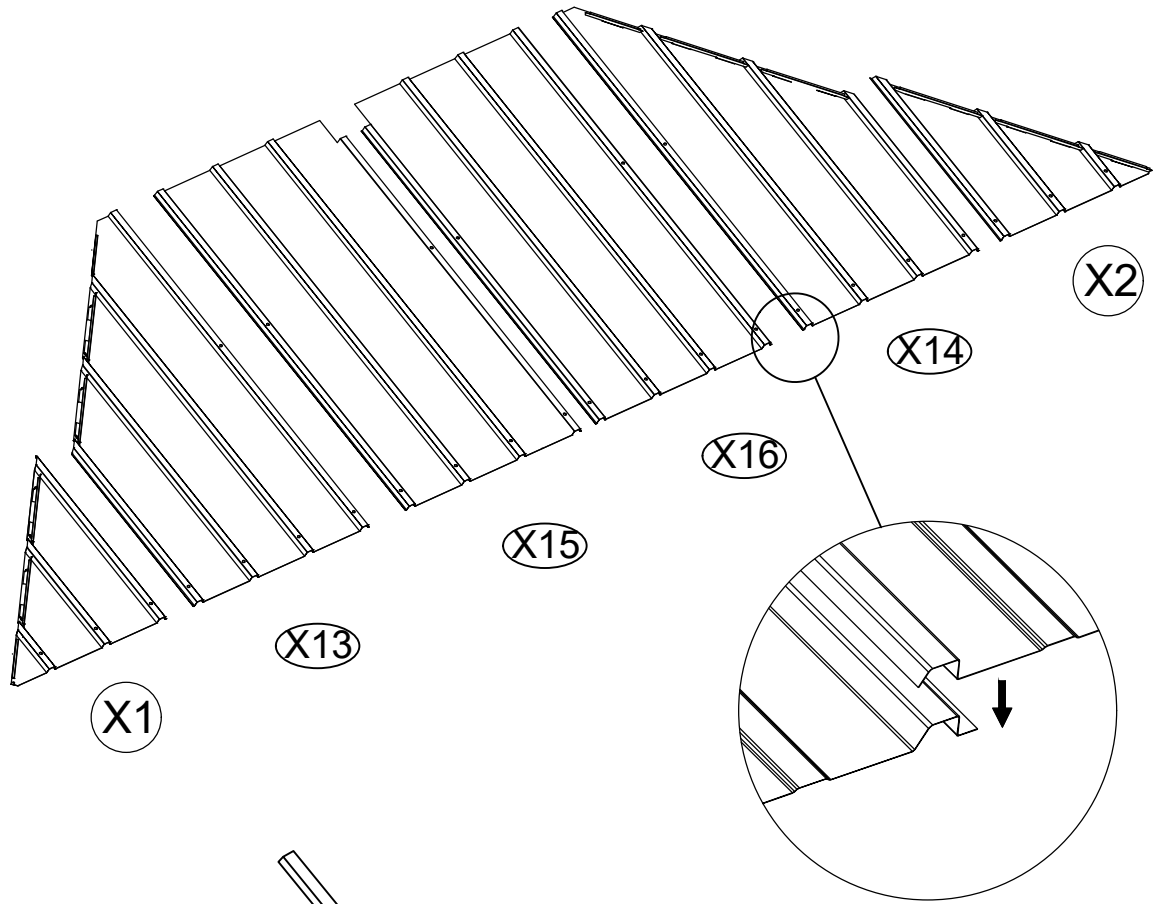

C14 2x

N 4x

N1 4x

1 8x M6x15

<16>

<17>

<18>

Y 68x

M6x25

3 4x

M6x23

2 60x

M6x45

7 8x

<19>

Note: When installing the roof top plates, if the roof plates are slightly uneven, pls press the screws from the top of the plates until the bottom screw thread is exposed by 3 to 4mm, and then screw on the nut.