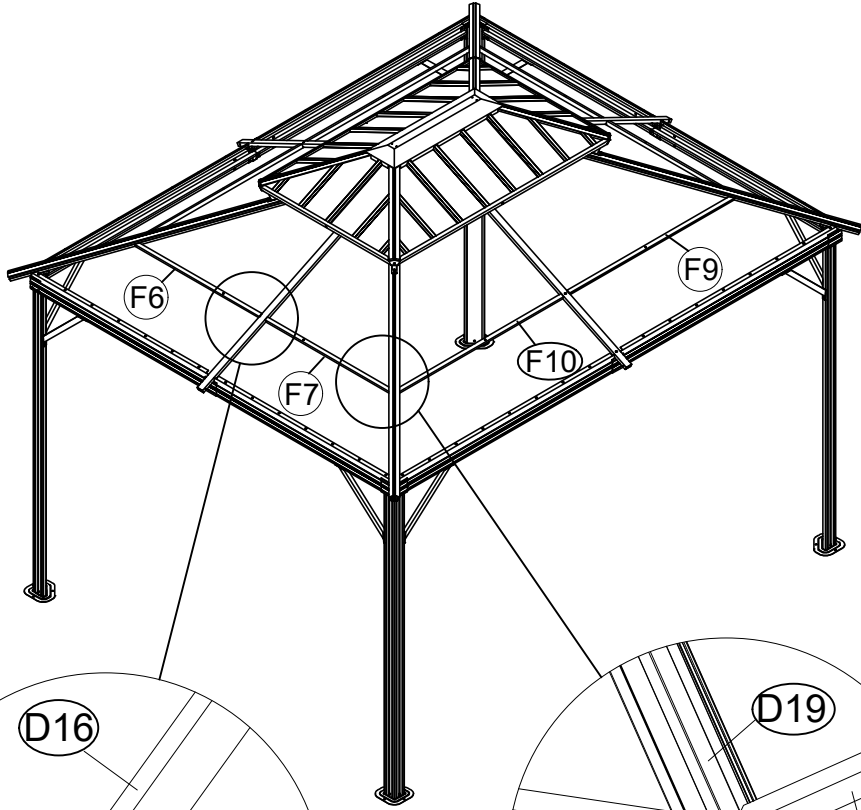

Z 24x

Z1 8x

Z2 4x

Z or Z1 or Z2

Z or Z1 or Z2

Z or Z1 or Z2

<12>

When installing the Roof plates (S2) onto short side, pls detach the right end of Roof Rib(G1) first. And then install the right end of Roof Rib (G1) again after S2 is installed.

<13>

M2 1x

5 2x

<14>

<15>

C1 2x

C2 2x

C13 2x

C14 2x

N 4x

N1 4x

1 8x M6x15

<16>

<17>

<18>

Y 68x

M6x25

3 4x

M6x23

2 60x

M6x45

7 8x

<19>

Note: When installing the roof top plates, if the roof plates are slightly uneven, pls press the screws from the top of the plates until the bottom screw thread is exposed by 3 to 4mm, and then screw on the nut.