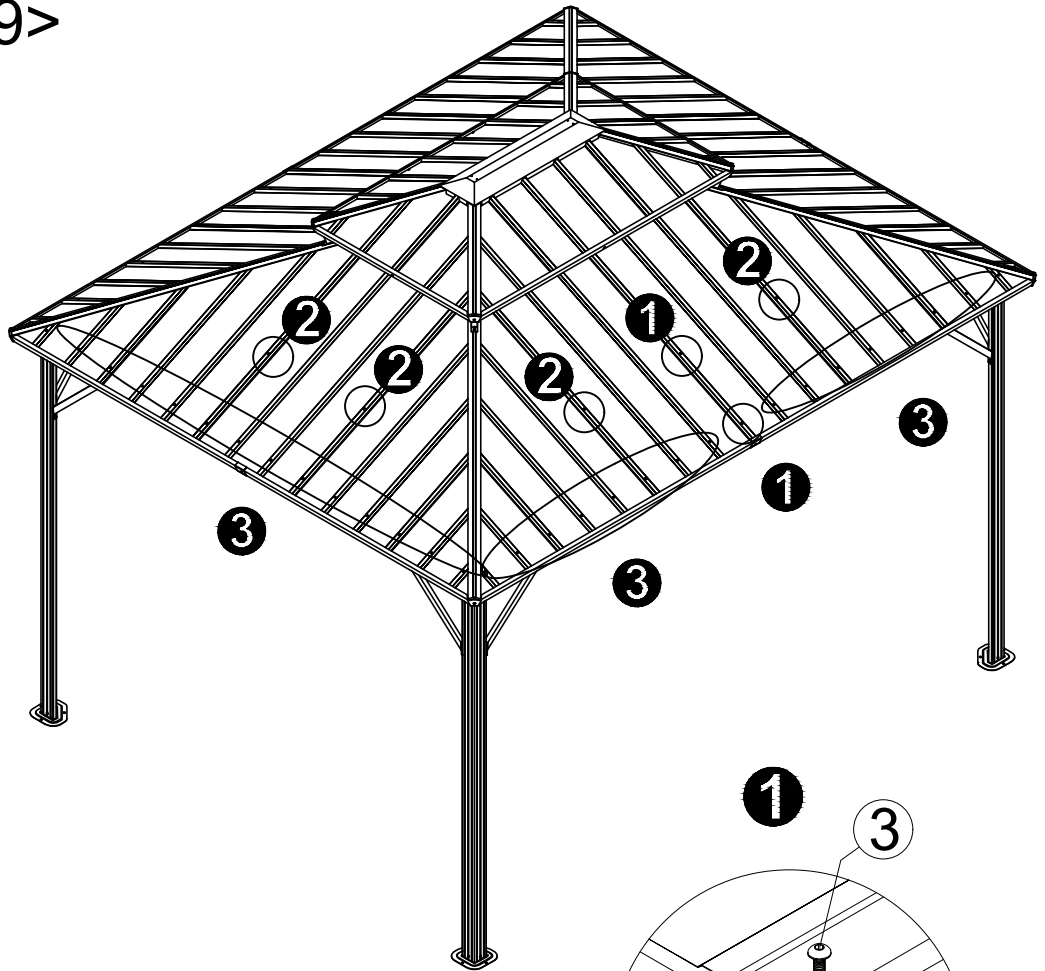

M6x25

3 4x

M6x23

2 60x

M6x45

7 8x

<19>

Note: When installing the roof top plates, if the roof plates are slightly uneven, pls press the screws from the top of the plates until the bottom screw thread is exposed by 3 to 4mm, and then screw on the nut.