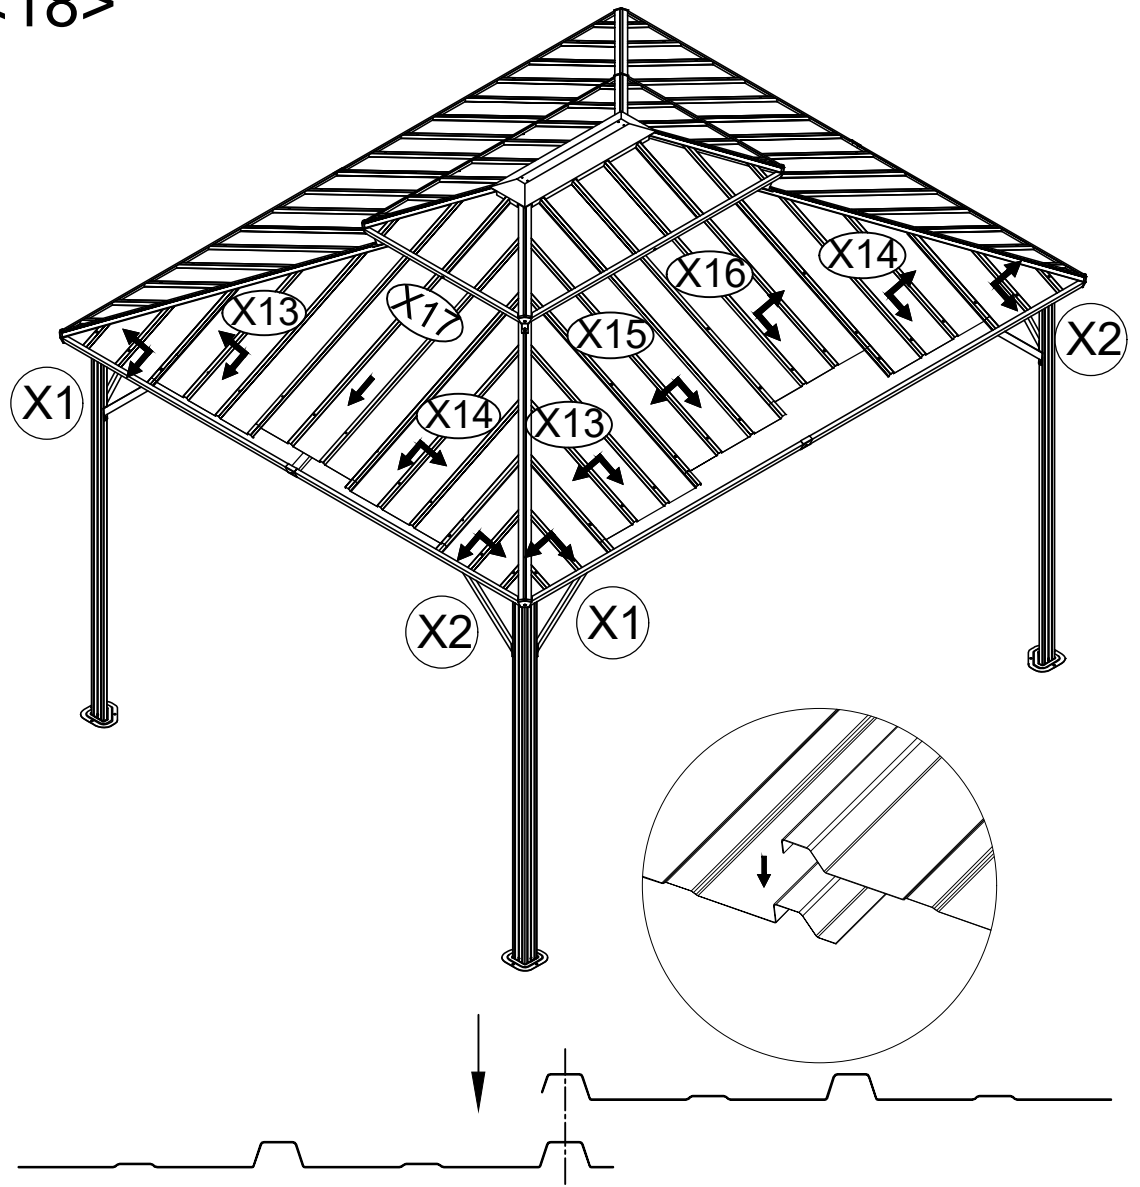

C14 2x

N 4x

N1 4x

1 8x M6x15

<16>

<17>

<18>

Y 68x

M6x25

3 4x

M6x23

2 60x

M6x45

7 8x

<19>

Note: When installing the roof top plates, if the roof plates are slightly uneven, pls press the screws from the top of the plates until the bottom screw thread is exposed by 3 to 4mm, and then screw on the nut.