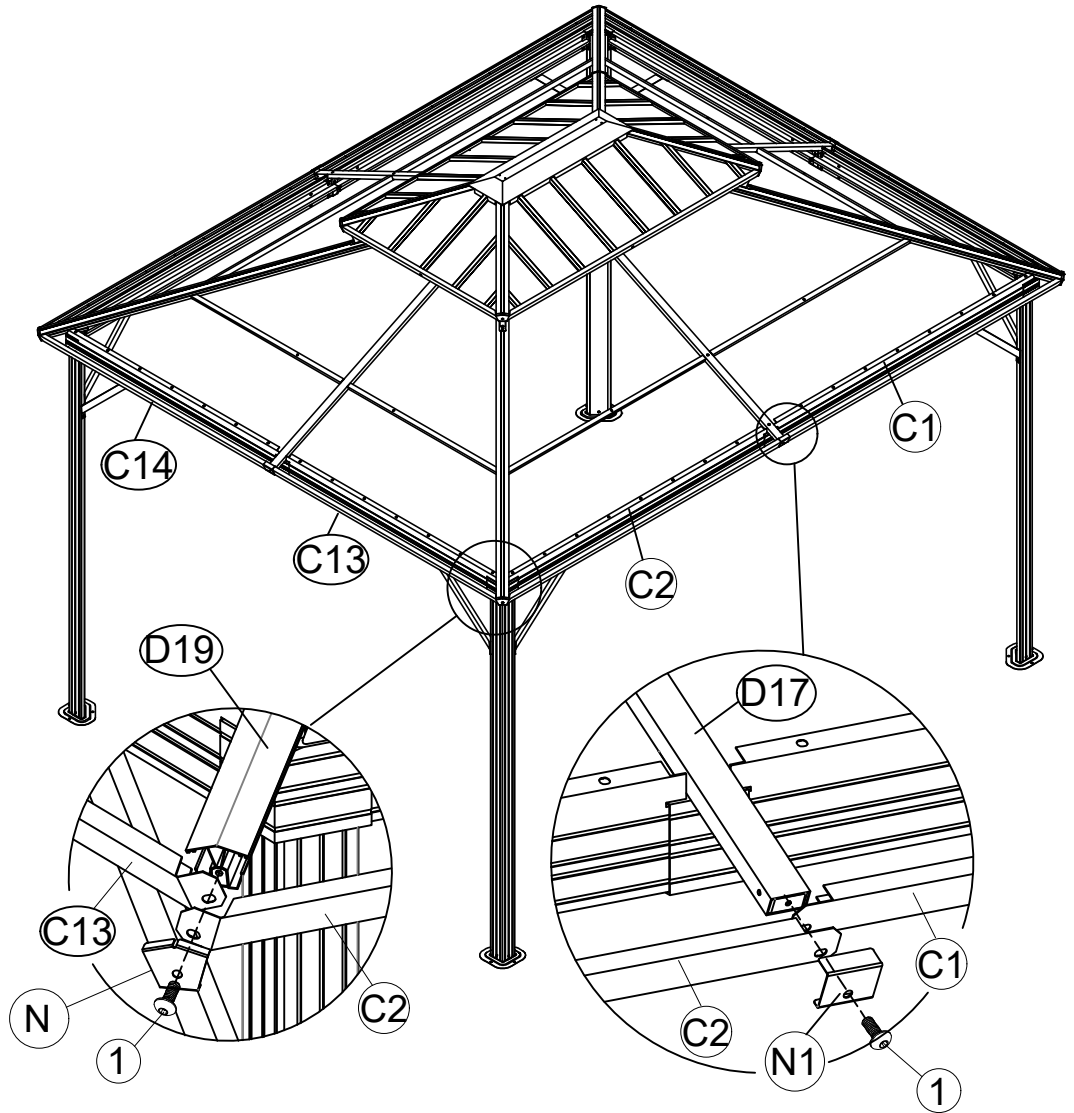

C14 2x

N 4x

N1 4x

1 8x M6x15

<16>

<17>

<18>

Y 68x

M6x25

3 4x

M6x23

2 60x

M6x45

7 8x

<19>

Note: When installing the roof top plates, if the roof plates are slightly uneven, pls press the screws from the top of the plates until the bottom screw thread is exposed by 3 to 4mm, and then screw on the nut.