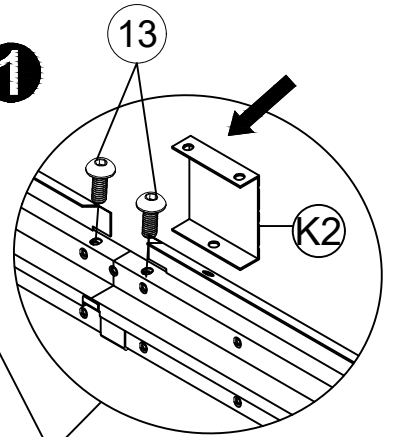

(K1) 4x

(K2) 4x

(U1) 104x

(V) 4x

M6x10

(13) 12x

ST4.8x12

(4) 8x

<5>

7x 7x

6x 6x

1