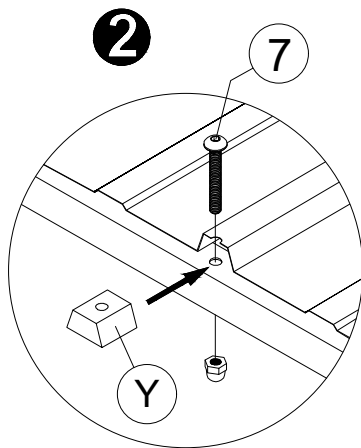

C14 2x

N 4x

N1 4x

1 8x M6x15

<16>

<17>

<18>

Y 68x

M6x25

3 4x

M6x23

2 60x

M6x45

7 8x

<19>

Note: When installing the roof top plates, if the roof plates are slightly uneven, pls press the screws from the top of the plates until the bottom screw thread is exposed by 3 to 4mm, and then screw on the nut.