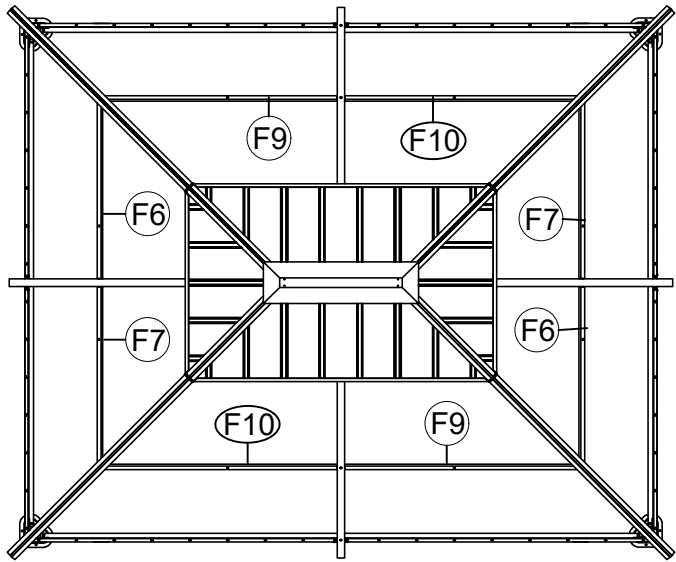

Z 24x

Z1 8x

Z2 4x

Z or Z1 or Z2

Z or Z1 or Z2

Z or Z1 or Z2

<12>

When installing the Roof plates (S2) onto short side, pls detach the right end of Roof Rib(G1) first. And then install the right end of Roof Rib (G1) again after S2 is installed.

<13>

M2 1x

5 2x

<14>

<15>

C1 2x

C2 2x

C13 2x

C14 2x

N 4x

N1 4x

1 8x M6x15

<16>

<17>

<18>

Y 68x