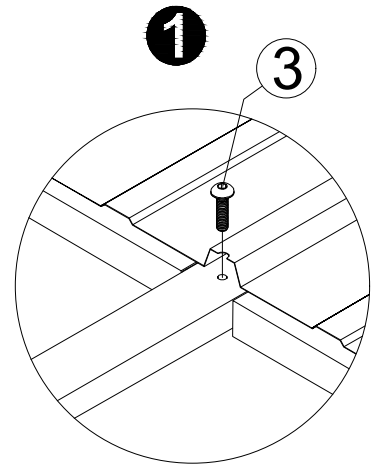

M6x25

3 4x

M6x23

2 60x

M6x45

7 8x

<19>

Note: When installing the roof top plates, if the roof plates are slightly uneven, pls press the screws from the top of the plates until the bottom screw thread is exposed by 3 to 4mm, and then screw on the nut.