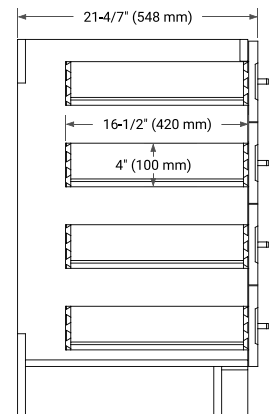

66" SINGLE SINK BASE CABINET

BASE CABINET DIMENSIONS

66" W x 21.6" D x 34.5" H

FEATURES

- Solid wood frame & plywood panels
- Dovetail drawers and joints
- Soft closing doors & drawers

HARDWARE FINISHES*

Brushed Nickel Satin Brass Matte Black Polished Chrome

67" SINGLE RECTANGLE SINK COUNTERTOP WITH 0.75 IN. THICKNESS

OVERALL DIMENSIONS

67" W x 22" D x 0.75" H

COUNTERTOP OPTIONS

Carrara Marble

FEATURES

- Solid countertop with mitered edges & seams
- Undermount white rectangular sink
- Pre-drilled for 8" widespread faucet

INCLUDED

- Countertop
- Matching Backsplash
- Rectangle Sink

COUNTERTOP PLAN VIEW

EDGE SIDE VIEW

THREE DIMENSIONAL COUNTERTOP VIEW