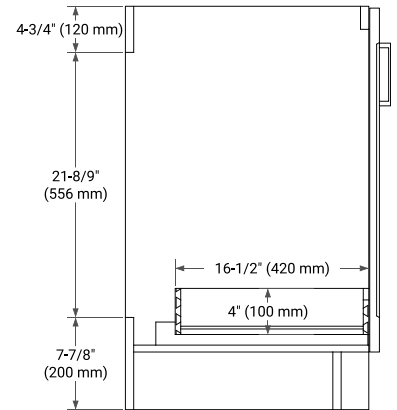

66" SINGLE SINK BASE CABINET

BASE CABINET DIMENSIONS

66" W x 21.6" D x 34.5" H

FEATURES

- Solid wood frame & plywood panels
- Dovetail drawers and joints
- Soft closing doors & drawers

HARDWARE FINISHES*

Brushed Nickel   Satin Brass   Matte Black   Polished Chrome

Hardware comes preinstalled with the illustrated option. Other finishes are available on our online store if you prefer a different one.

AVAILABLE COLORS

White   Grey   Midnight Blue

FRONT VIEW

SIDE VIEW

PLAN VIEW