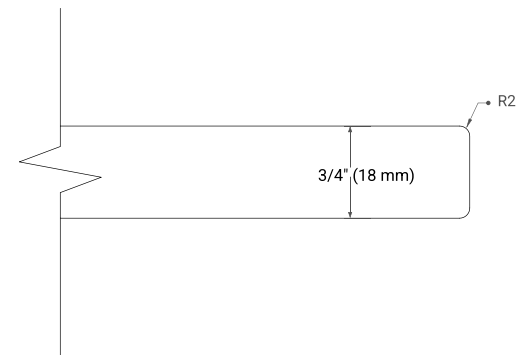

66" SINGLE SINK BASE CABINET

BASE CABINET DIMENSIONS

66" W x 21.6" D x 34.5" H

FEATURES

- Solid wood frame & plywood panels
- Dovetail drawers and joints
- Soft closing doors & drawers

HARDWARE FINISHES*

Brushed Nickel Satin Brass Matte Black Polished Chrome

67" SINGLE RECTANGLE SINK COUNTERTOP WITH 0.75 IN. THICKNESS

OVERALL DIMENSIONS

67" W x 22" D x 0.75" H

COUNTERTOP OPTIONS

Carrara Marble

FEATURES

- Solid countertop with mitered edges & seams
- Undermount white rectangular sink
- Pre-drilled for 8" widespread faucet

INCLUDED

- Countertop
- Matching Backsplash
- Rectangle Sink

COUNTERTOP PLAN VIEW

EDGE SIDE VIEW

THREE DIMENSIONAL COUNTERTOP VIEW