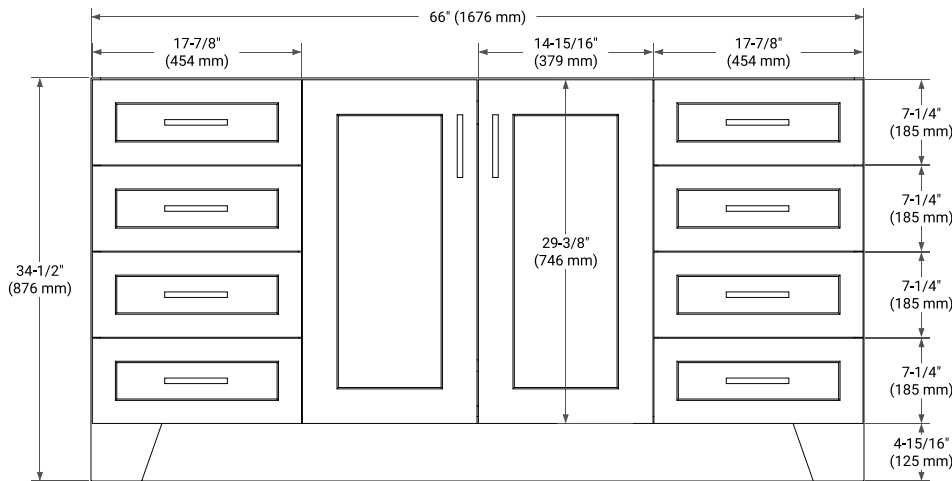

FRONT VIEW

SIDE VIEW