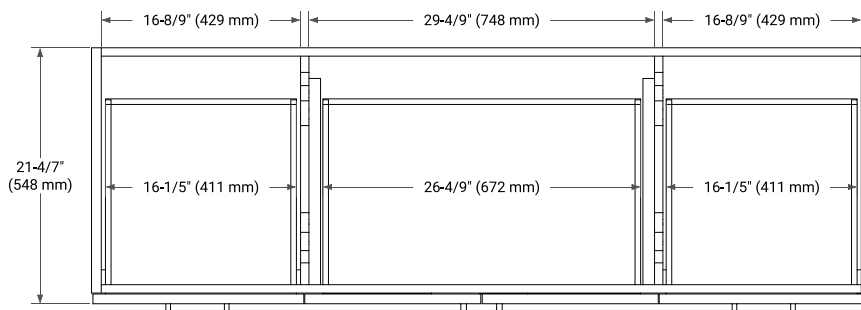

66" SINGLE SINK BASE CABINET

BASE CABINET DIMENSIONS

66" W x 21.6" D x 34.5" H

FEATURES

- Solid wood frame & plywood panels
- Dovetail drawers and joints
- Soft closing doors & drawers

HARDWARE FINISHES*

Brushed Nickel Satin Brass Matte Black Polished Chrome

67" SINGLE RECTANGLE SINK COUNTERTOP WITH 0.75 IN. THICKNESS

OVERALL DIMENSIONS

67" W x 22" D x 0.75" H

COUNTERTOP OPTIONS

Carrara Marble

FEATURES

- Solid countertop with mitered edges & seams
- Undermount white rectangular sink
- Pre-drilled for 8" widespread faucet

INCLUDED

- Countertop
- Matching Backsplash
- Rectangle Sink

COUNTERTOP PLAN VIEW

EDGE SIDE VIEW

THREE DIMENSIONAL COUNTERTOP VIEW