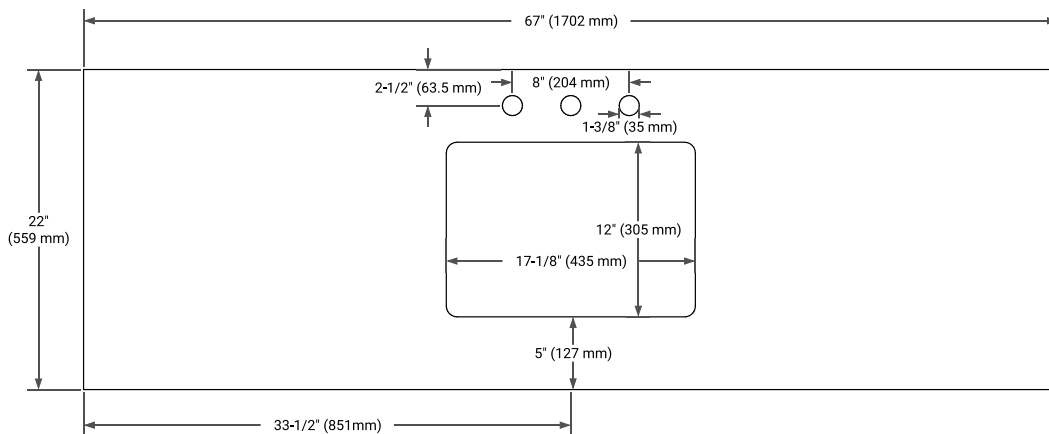

66" SINGLE SINK BASE CABINET

BASE CABINET DIMENSIONS

66" W x 21.6" D x 34.5" H

FEATURES

- Solid wood frame & plywood panels
- Dovetail drawers and joints
- Soft closing doors & drawers

HARDWARE FINISHES*

Brushed Nickel Satin Brass Matte Black Polished Chrome

67" SINGLE RECTANGLE SINK COUNTERTOP WITH 0.75 IN. THICKNESS

OVERALL DIMENSIONS

67" W x 22" D x 0.75" H

COUNTERTOP OPTIONS

Carrara Marble

FEATURES

- Solid countertop with mitered edges & seams
- Undermount white rectangular sink
- Pre-drilled for 8" widespread faucet

INCLUDED

- Countertop
- Matching Backsplash
- Rectangle Sink

COUNTERTOP PLAN VIEW

EDGE SIDE VIEW

THREE DIMENSIONAL COUNTERTOP VIEW