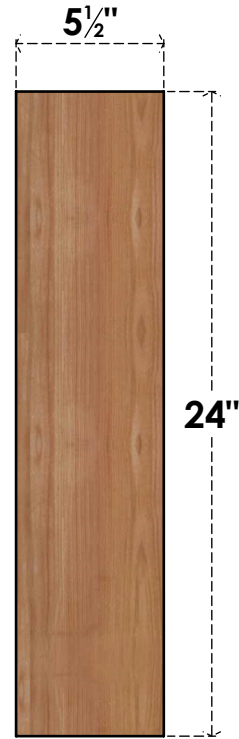

BRC06X24X24TRA00SWR

5 1/2"W X 24"D X 24"H TRADITIONAL SMOOTH BRACE, WESTERN RED CEDAR

SIDE

FRONT

EKENA MILLWORK
 2300 WEST MAIN ST.
 CLARKSVILLE, TX 75426
 TOLL FREE: 866-607-0453
 WWW.EKENAMILLWORK.COM

NOTES

1. INSTALLATION TO BE COMPLETED IN ACCORDANCE WITH MANUFACTURER'S SPECIFICATIONS.
2. DRAWING MAY NOT BE TO SCALE
3. THIS DRAWING IS INTENDED FOR DESIGN AND PLANNING PURPOSES ONLY.
4. ALL INFORMATION CONTAINED HEREIN WAS CURRENT AT THE TIME OF DEVELOPMENT BUT MUST BE REVIEWED AND APPROVED BY THE PRODUCT MANUFACTURER TO BE CONSIDERED ACCURATE.
5. PRODUCTS ARE NOT KILN DRIED. THIS ITEM IS UNIQUE AND WILL CONTAIN THE NATURAL VARIATIONS THAT THE WOOD SPECIES OFFERS. THIS MAY RESULT IN VARIATIONS UP TO 1/4"