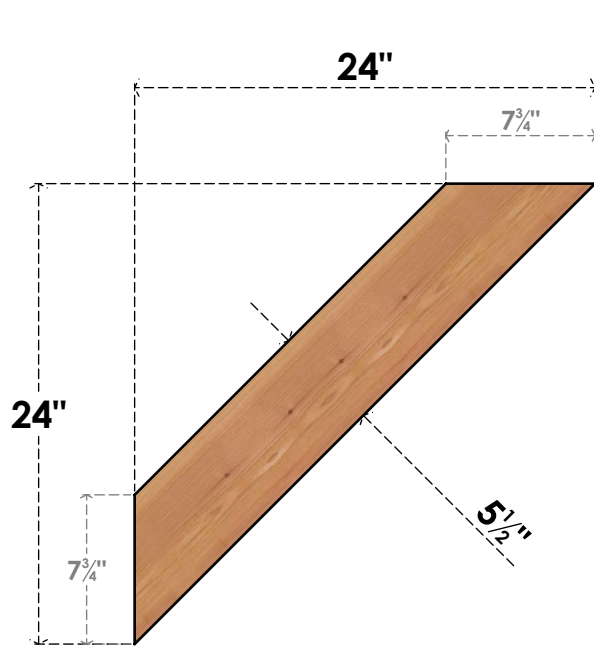

BRC06X24X24TRA00SWR

5 1/2"W X 24"D X 24"H TRADITIONAL SMOOTH BRACE, WESTERN RED CEDAR

SIDE

FRONT

EKENA MILLWORK
 2300 WEST MAIN ST.
 CLARKSVILLE, TX 75426
 TOLL FREE: 866-607-0453
 WWW.EKENAMILLWORK.COM

NOTES