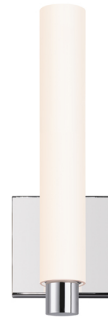

## Dimensions

Height:	13.25"
Width:	4.25"
Extends:	3"
Minimum Extension:	3"
Maximum Extension:	3"
Size:	12"
Canopy/Backplate/Base Depth:	4.25
Canopy/Backplate/Base Height:	4.25

## Shade

Shade 1 Material:	Tubular Etched Glass
-------------------	----------------------