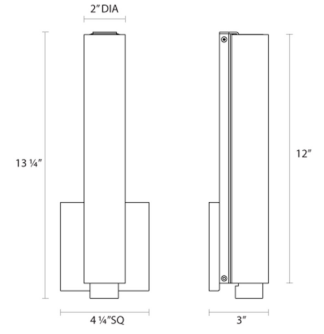

## Dimensions

Height:	13.25"
Width:	4.25"
Extends:	3"
Minimum Extension:	3"
Maximum Extension:	3"
Size:	12"
Canopy/Backplate/Base Depth:	4.25
Canopy/Backplate/Base Height:	4.25

## Shipping

Carton 1 L x W x H:	21" X 7" X 7"
Carton 1 Gross Weight:	3 LBS
Fixture Weight:	3