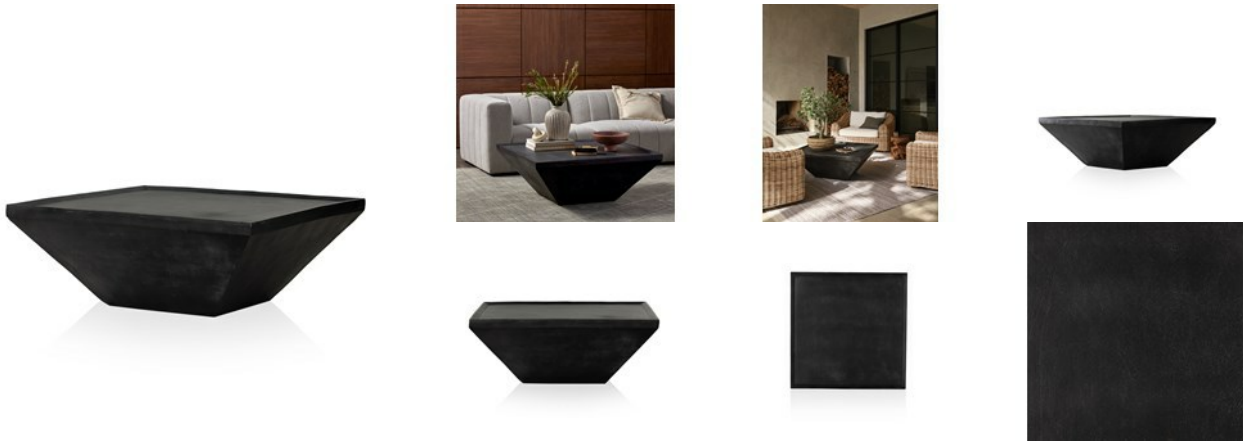

## Drake Outdoor Coffee Table-Aged Grey | \$910.00 Your Cost

### OVERVIEW

A simple take on balance and grace. Aluminum casting plays up inviting angles while offering a broad, recessed top. Uniquely characterized with natural pitting. Cover or store indoors during inclement weather and when not in use.

### PRODUCT DETAILS

**SKU:** 234219-001

**Collection:** Marlow

**Weight:** 125.39 lb

**Colors:** Aged Grey

**Materials:** Aluminum

**Volume:** 27.51 cu ft

**Overall Dimensions:** 42.00"w x 42.00"d x 16.25"h