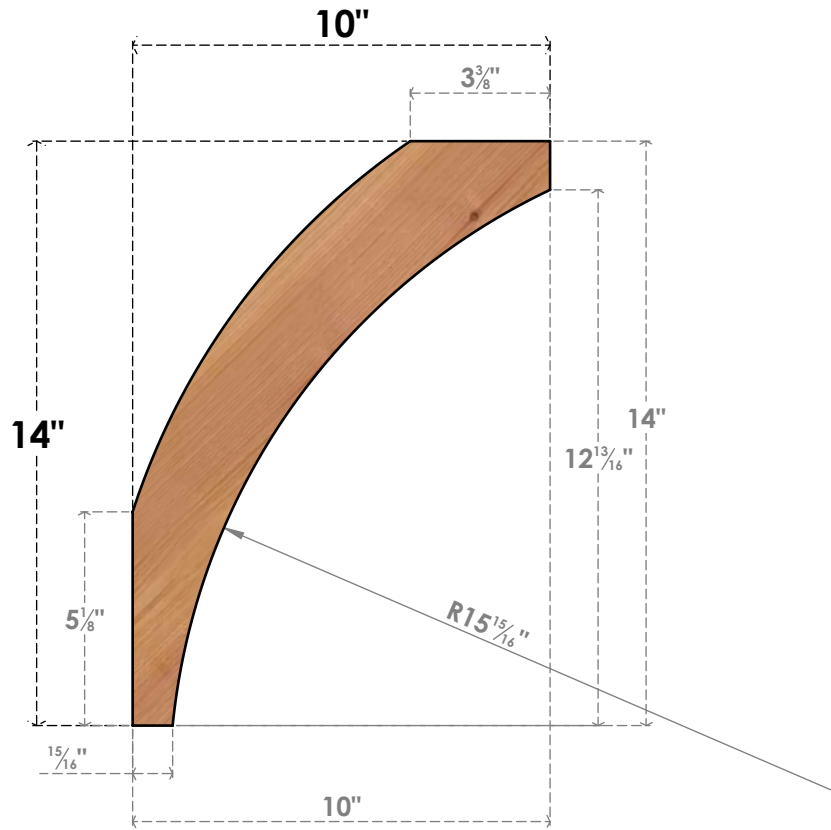

BRC04X10X14THR00SWR

3 1/2"W X 10"D X 14"H THORTON SMOOTH BRACE, WESTERN RED CEDAR

SIDE

FRONT

EKENA MILLWORK
 2300 WEST MAIN ST.
 CLARKSVILLE, TX 75426
 TOLL FREE: 866-607-0453
 WWW.EKENAMILLWORK.COM

NOTES

1. INSTALLATION TO BE COMPLETED IN ACCORDANCE WITH MANUFACTURER'S SPECIFICATIONS.
2. DRAWING MAY NOT BE TO SCALE
3. THIS DRAWING IS INTENDED FOR DESIGN AND PLANNING PURPOSES ONLY.
4. ALL INFORMATION CONTAINED HEREIN WAS CURRENT AT THE TIME OF DEVELOPMENT BUT MUST BE REVIEWED AND APPROVED BY THE PRODUCT MANUFACTURER TO BE CONSIDERED ACCURATE.
5. PRODUCTS ARE NOT KILN DRIED. THIS ITEM IS UNIQUE AND WILL CONTAIN THE NATURAL VARIATIONS THAT THE WOOD SPECIES OFFERS. THIS MAY RESULT IN VARIATIONS UP TO 1/4"