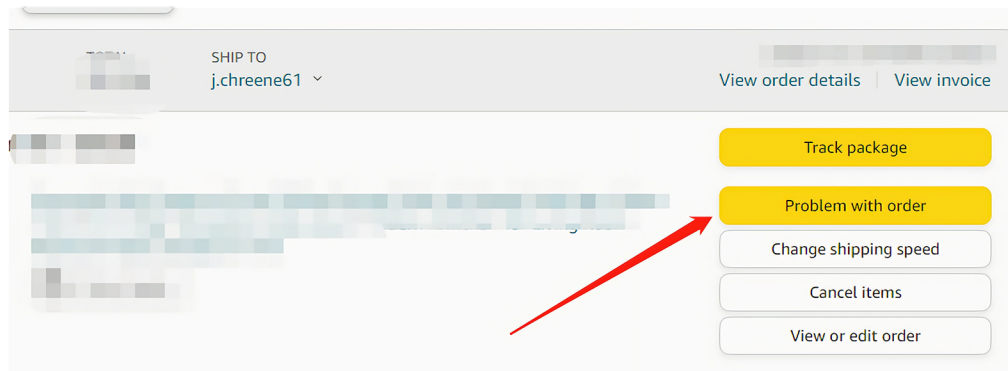

【Kindly Remember】

If the products you receive in this package are not all of the items you purchased, please be patient. The rest of the products will be delivered by other packages.

If you would like to know where the rest of the package has arrived, please contact us through Amazon. We will get back to you within 12 hours.

You can contact us in the following ways:

1. Find your order in the list and Select **【Problem with order】** .