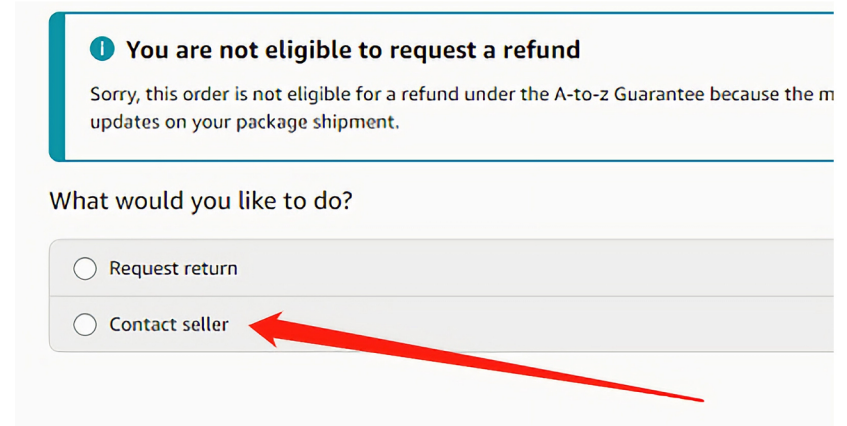

2. Choose your topic from list displayed and Select **【Contact seller】** .