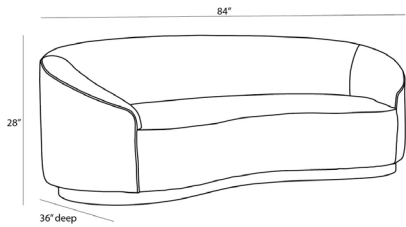

ARTERIOS

TURNER SMALL SOFA PAPRIKA VELVET

8150
H: 28 IN, W: 84 IN, D: 36 IN
Paprika Velvet
Contract Suitable As Is

This handsome devil is just like our popular Turner sofa, built a little smaller for a studio, loft or inviting formal space. The blend of plush paprika velvet upholstery and a warm hue lend a glamour that appeals to style makers who appreciate bold design. The entire silhouette is one long, sexy curve. Float two facing each other with a round cocktail table in the middle, or use our elegant drinks tables to create an intimate lounge-like vibe.

APPEARANCE

Material	Velvet, Wood
Finish	Dark Walnut, Paprika
Finish Will Vary	true
Top Coat/Sealant	false
Textile Contract Suitability	High Traffic/Public Spaces

DIMENSIONS

Arm	H: 20 IN
Leg	H: 3 IN
Seat	W: 66 IN, D: 25 IN
Seat Height	17 IN
Seat	W: 66 IN, D: 25 IN