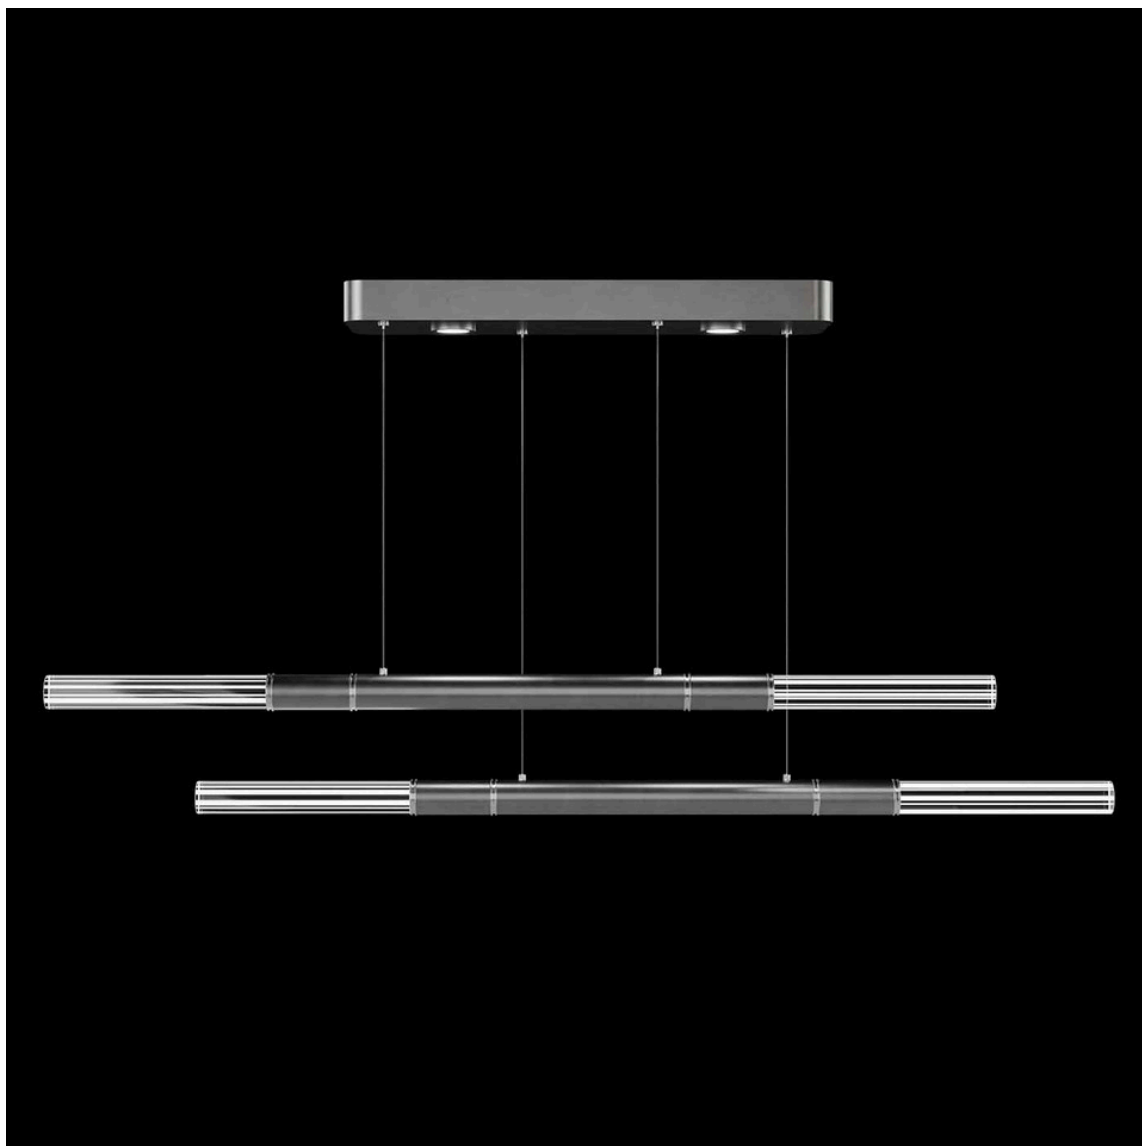

# FINE ART

HANDCRAFTED LIGHTING

100150-420

**100150-420 • ANTONIA 71\"/>**

2.5H x 71W x 8.5D

ANTONIA  
COLLECTION