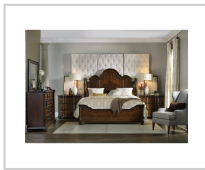

HOOKER®

FURNITURE

Hooker Furniture Bedroom Poster Footboard 6/0-6/6

Hooker Furniture

www.hookerfurniture.com

SKU: 5381-90668

Width: 82.25" (208.9 cm)

Depth: 5" (12.7 cm)

Height: 25.25" (64.1 cm)

Weight: 59.5 lb (26.8 kg)

Volume: 11.09 cu ft (0.3 m³)

Carton Width: 7 (17.8 cm)

Carton Length: 86.25" (219.1 cm)

Carton Height: 31.75 (80.6 cm)

Carton Weight: 79.36 lb (35.7 kg)

Type: Beds, Footboards

Category: Bedroom

Collection: Leesburg

Color: Rich Traditional Mahogany

Style: Traditional

Bed Size: California King

Finish: Dark Wood

Brand: Hooker Furniture

Collection Features: Leesburg harkens back to an antebellum time when elegant traditional mahogany furnishings with graceful lines set the stage for Southern hospitality and grand occasions. The mixture of rich mahogany with the more casual antique white finish results in an unexpected twist on classic style with a fashion flair.

Status: Active

Finish: Leesburg features a rich, traditional mahogany finish with elegant cathedral and swirl mahogany veneers and light physical distressing. Distressing includes worm holes.

Features: Must be used with headboard and rails
Dark wood finish
Traditional/Formal styling

Material: Mahogany Veneers

Finish Construction: Hooker Furniture utilizes a multiple-step finish process of up to 16 finish steps. This results in an unsurpassed clarity, depth and color richness and durability to our finishes. Through hand-craftsmanship such as rubbing and padding, our finishes feel as good as they look, with a smoothness that is delightful to the touch.