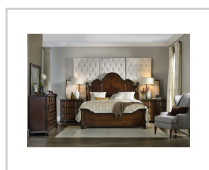

HOOKER® FURNITURE

Hooker Furniture Bedroom Poster Footboard 6/0-6/6

Hooker Furniture
www.hookerfurniture.com

SKU: 5381-90668

Width: 82.25" (208.9 cm)

Depth: 5" (12.7 cm)

Height: 25.25" (64.1 cm)

Weight: 59.5 lb (26.8 kg)

Color: Rich Traditional Mahogany

Style: Traditional

Bed Size: California King

Finish: Dark Wood

Brand: Hooker Furniture

Collection Features: Leesburg harkens back to an antebellum time when elegant traditional mahogany furnishings with graceful lines set the stage for Southern hospitality and grand occasions. The mixture of rich mahogany with the more casual antique white finish results in an unexpected twist on classic style with a fashion flair.

Status: Active

Finish: Leesburg features a rich, traditional mahogany finish with elegant cathedral and swirl mahogany veneers and light physical distressing. Distressing includes wear holes.

Features: Must be used with headboard and rails
Dark wood finish
Traditional/Formal styling

Category: Bedroom

Collection: Leesburg

Color: Rich Traditional Mahogany

Style: Traditional

Bed Size: California King

Finish: Dark Wood

Brand: Hooker Furniture

Collection Features: Leesburg harkens back to an antebellum time when elegant traditional mahogany furnishings with graceful lines set the stage for Southern hospitality and grand occasions. The mixture of rich mahogany with the more casual antique white finish results in an unexpected twist on classic style with a fashion flair.