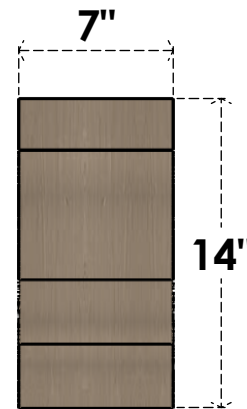

# ITEM NUMBER: CORU07X14X14ASHRCPR

7"W X 14"D X 14"H SERIES 1 CLASSIC ASHEBORO ROUGH CEDAR  
TIMBERTHANE FAUX WOOD CORBEL, PRIMED

**SIDE PROFILE**

**FRONT PROFILE**

**ISOMETRIC**

EKENA MILLWORK  
2300 WEST MAIN ST.  
CLARKSVILLE, TX 75426  
TOLL FREE: 866-607-0453  
WWW.EKENAMILLWORK.COM