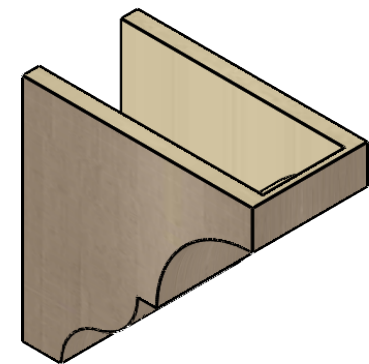

# ITEM NUMBER: CORU07X14X14ASHRCPR

7"W X 14"D X 14"H SERIES 1 CLASSIC ASHEBORO ROUGH CEDAR  
TIMBERTHANE FAUX WOOD CORBEL, PRIMED

**SIDE PROFILE**

**FRONT PROFILE**

**ISOMETRIC**

EKENA MILLWORK  
2300 WEST MAIN ST.  
CLARKSVILLE, TX 75426  
TOLL FREE: 866-607-0453  
WWW.EKENAMILLWORK.COM

NOTES

1. INSTALLATION TO BE COMPLETED IN ACCORDANCE WITH MANUFACTURER'S SPECIFICATIONS.
2. DRAWING MAY NOT BE TO SCALE
3. THIS DRAWING IS INTENDED FOR DESIGN AND PLANNING PURPOSES ONLY.
4. ALL INFORMATION CONTAINED HEREIN WAS CURRENT AT THE TIME OF DEVELOPMENT BUT MUST BE REVIEWED AND APPROVED BY THE PRODUCT MANUFACTURER TO BE CONSIDERED ACCURATE.
5. TIMBERTHANE ARCHITECTURAL PRODUCTS ARE MADE FROM HIGH DENSITY URETHANE AND COME FACTORY PRIMED