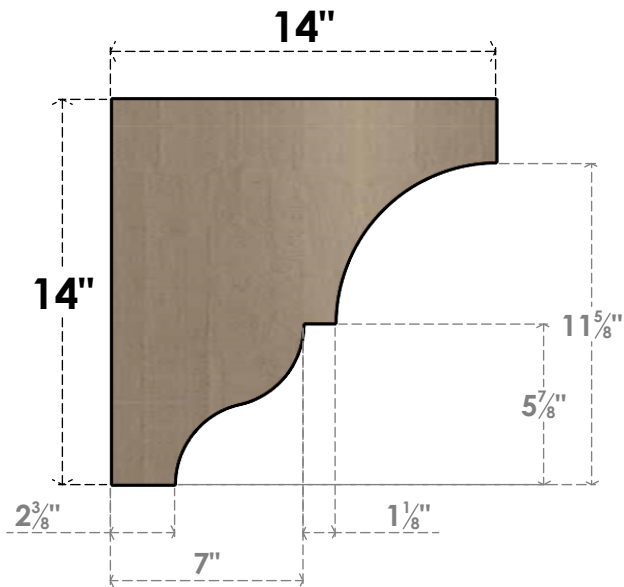

# ITEM NUMBER: CORU07X14X14ASHRCPR

7"W X 14"D X 14"H SERIES 1 CLASSIC ASHEBORO ROUGH CEDAR  
TIMBERTHANE FAUX WOOD CORBEL, PRIMED

**SIDE PROFILE**

**FRONT PROFILE**

**ISOMETRIC**

EKENA MILLWORK  
2300 WEST MAIN ST.  
CLARKSVILLE, TX 75426  
TOLL FREE: 866-607-0453  
WWW.EKENAMILLWORK.COM

NOTES

1. INSTALLATION TO BE COMPLETED IN ACCORDANCE WITH MANUFACTURER'S SPECIFICATIONS.
2. DRAWING MAY NOT BE TO SCALE
3. THIS DRAWING IS INTENDED FOR DESIGN AND PLANNING PURPOSES ONLY.
4. ALL INFORMATION CONTAINED HEREIN WAS CURRENT AT THE TIME OF DEVELOPMENT BUT MUST BE REVIEWED AND APPROVED BY THE PRODUCT MANUFACTURER TO BE CONSIDERED ACCURATE.
5. TIMBERTHANE ARCHITECTURAL PRODUCTS ARE MADE FROM HIGH DENSITY URETHANE AND COME FACTORY PRIMED