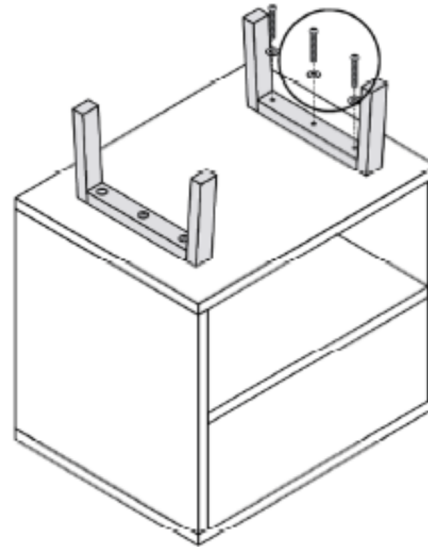

PARTS AND HARDWARE.

A. CABINET X 1

B. LEG X 2

C. ALLEN BOLT X 6

D. WASHER X 6

E. ALLEN KEY X 1

NOTES.

Thank you for purchasing this quality product! Be sure to check all packing material carefully for small part that may have come loose inside the carton during shipping.

CAUTION: The item is heavy, assembly should be performed by two people.

STEP 1.