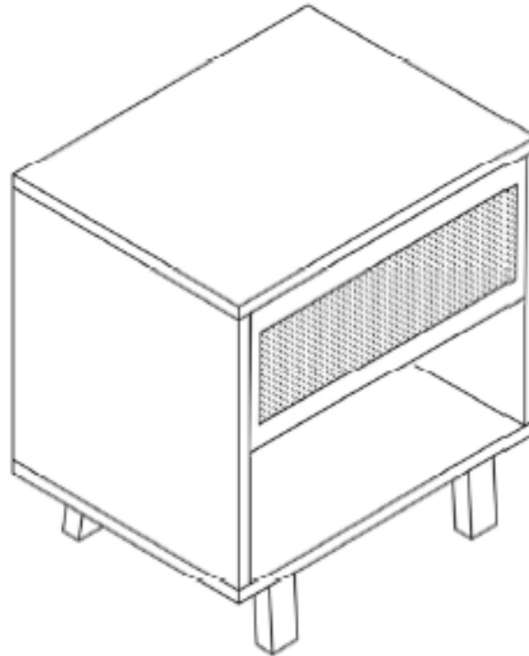

ASSEMBLY INSTRUCTIONS.

NIGHTSTAND

THANK YOU FOR YOUR PURCHASE!

PARTS AND HARDWARE.

A. CABINET X 1

B. LEG X 2

C. ALLEN BOLT X 6

D. WASHER X 6

E. ALLEN KEY X 1

NOTES.

Thank you for purchasing this quality product! Be sure to check all packing material carefully for small part that may have come loose inside the carton during shipping.

CAUTION: The item is heavy, assembly should be performed by two people.