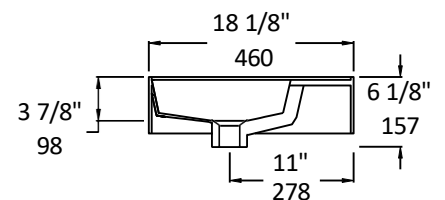

Specifications:

Installation:	wall mount or vanity top
Exterior Dimensions:	40" x 18 1/8" x 6 1/8"
Material:	porcelain
Weight:	62 lbs
Overflow:	yes
Finishes:	001 - white
Faucet Holes:	00 - no hole 01 - one centered hole 02 - two hole - center and right, 4" spread 03 - three hole, 8" spread

Faucet Hole Size:	∅ 1 3/8"
Drain Hole Size:	∅ 1 3/4"

Features:

- Wall mounting hardware included
- Unfinished back wall
- 5243L - sink on the left
- 5243R - sink on the right

Codes + Standards:

- Meets and exceeds applicable national codes and standards

LACAVA reserves the right to revise any dimension or information on this sheet without notice. Dimensions are nominal and may vary within an industry accepted tolerance of 1/4". Drawings provided herein are meant to give the user an idea of the product and are not made to scale.