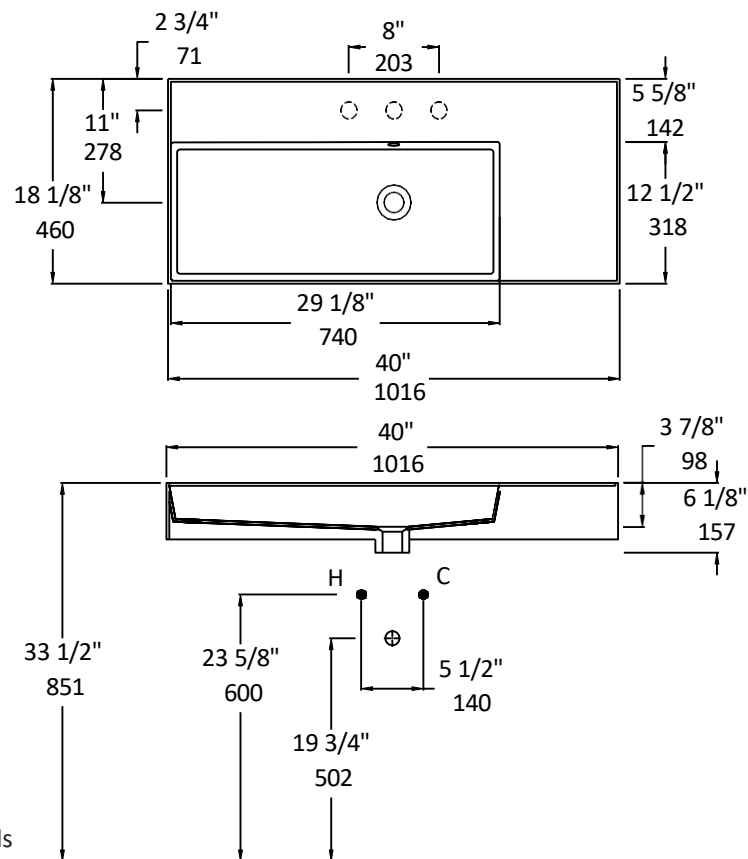

Specifications:

Installation:	wall mount or vanity top
Exterior Dimensions:	40" x 18 1/8" x 6 1/8"
Material:	porcelain
Weight:	62 lbs
Overflow:	yes
Finishes:	001 - white
Faucet Holes:	00 - no hole 01 - one centered hole 02 - two hole - center and right, 4" spread 03 - three hole, 8" spread

Faucet Hole Size:	∅ 1 3/8"
Drain Hole Size:	∅ 1 3/4"

Features:

- Wall mounting hardware included
- Unfinished back wall
- 5243L - sink on the left
- 5243R - sink on the right

Codes + Standards:

- Meets and exceeds applicable national codes and standards

LACAVA reserves the right to revise any dimension or information on this sheet without notice. Dimensions are nominal and may vary within an industry accepted tolerance of 1/4". Drawings provided herein are meant to give the user an idea of the product and are not made to scale.