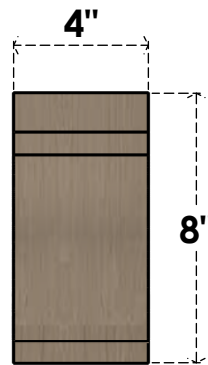

ITEM NUMBER: CORU04X12X08LGYRCPR

4"W X 12"D X 8"H SERIES 3 CLASSIC LEGACY ROUGH CEDAR TIMBERTHANE
FAUX WOOD CORBEL, PRIMED

SIDE PROFILE

FRONT PROFILE

ISOMETRIC

EKENA MILLWORK
2300 WEST MAIN ST.
CLARKSVILLE, TX 75426
TOLL FREE: 866-607-0453
WWW.EKENAMILLWORK.COM