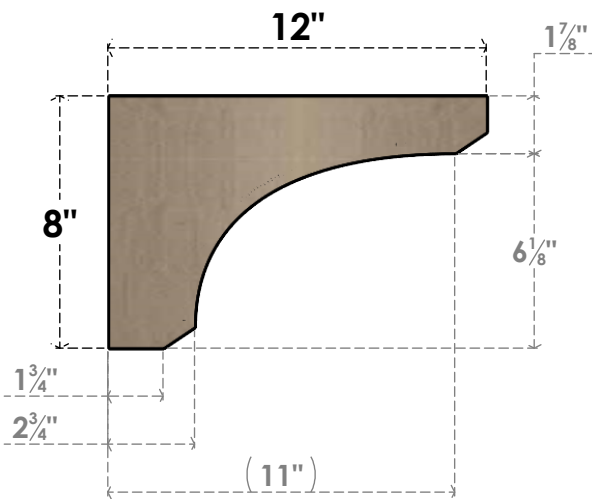

ITEM NUMBER: CORU04X12X08LGYRCPR

4"W X 12"D X 8"H SERIES 3 CLASSIC LEGACY ROUGH CEDAR TIMBERTHANE
FAUX WOOD CORBEL, PRIMED

SIDE PROFILE

FRONT PROFILE

ISOMETRIC

EKENA MILLWORK
2300 WEST MAIN ST.
CLARKSVILLE, TX 75426
TOLL FREE: 866-607-0453
WWW.EKENAMILLWORK.COM

NOTES

1. INSTALLATION TO BE COMPLETED IN ACCORDANCE WITH MANUFACTURER'S SPECIFICATIONS.
2. DRAWING MAY NOT BE TO SCALE
3. THIS DRAWING IS INTENDED FOR DESIGN AND PLANNING PURPOSES ONLY.
4. ALL INFORMATION CONTAINED HEREIN WAS CURRENT AT THE TIME OF DEVELOPMENT BUT MUST BE REVIEWED AND APPROVED BY THE PRODUCT MANUFACTURER TO BE CONSIDERED ACCURATE.
5. TIMBERTHANE ARCHITECTURAL PRODUCTS ARE MADE FROM HIGH DENSITY URETHANE AND COME FACTORY PRIMED