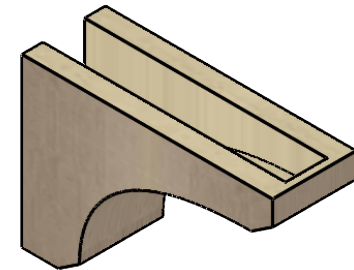

ITEM NUMBER: CORU04X12X08LGYRCPR

4"W X 12"D X 8"H SERIES 3 CLASSIC LEGACY ROUGH CEDAR TIMBERTHANE
FAUX WOOD CORBEL, PRIMED

SIDE PROFILE

FRONT PROFILE

ISOMETRIC

EKENA MILLWORK
2300 WEST MAIN ST.
CLARKSVILLE, TX 75426
TOLL FREE: 866-607-0453
WWW.EKENAMILLWORK.COM