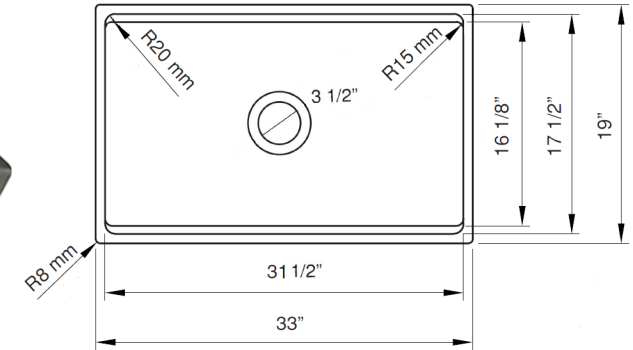

Cape Collection

Premium Genuine Fireclay Reversible 33-Inch
Workstation Farmhouse Apron Sink

Model: T-PS33W/T-PS33MB (Matte Black)

Top View

| Overall Dimensions | Interior Bowl - Basin | Apron Height | Bowl Depth | Drain Dimensions |
|--------------------|----------------------------|--------------|-----------------|------------------|
| 33" x 19" x 10" | 31 1/2" x 17 1/2" x 8.875" | 10" | 8.875" at drain | 3.5" Opening |

Features

- Grid, Drain & Cutting board included
- Built In ledge holds included cutting board
- Premium Fireclay Sink
- Exterior walls have slight 1/8" Taper
- Sloped basin for superior drainage
- Material is sound absorbing and stain-resistant
- Non-porous surface is hygienic and scratch resistant
- Nominal dimensions - may vary by .25"
- Due to sink thickness - may require an extended flange
- Requires Apron style base cabinet