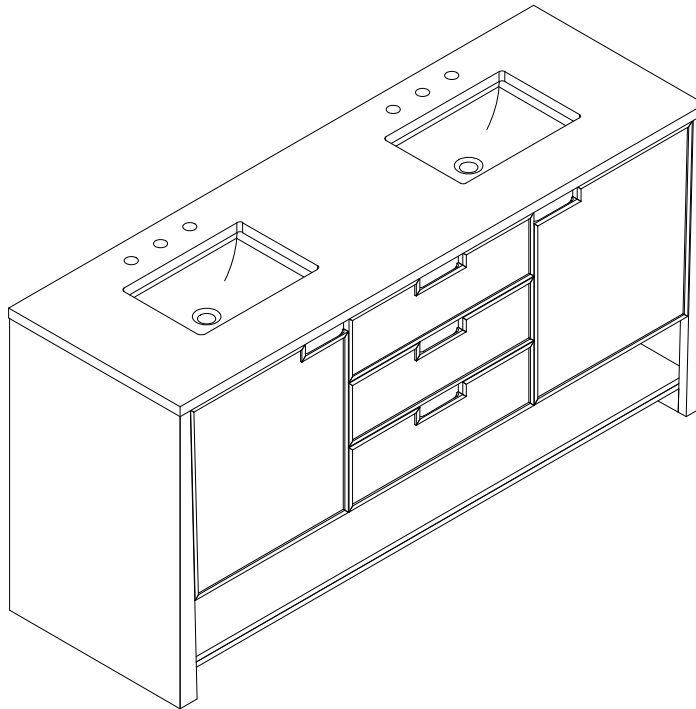

SOLENE 72" DOUBLE VANITY

D225-V72-SSO

Features and Materials

Solids: Oak
Veneers: Oak, Birch, Ash
Panels: Moisture Resistant MDF
Installation Type: Freestanding
Number of Basins: Two, With Optional 3cm Top
Vanity Top Included: No, Optional 3cm Tops Available with Sinks
Overflow: Yes, Front Facing
Number of Doors: Two
Number of Drawers: Five
Removable Organizer with Aluminum Laminate Liner
Drawer Box Material and Finish: Oak, Birch, Ash Veneers over Moisture Resistant MDF
English Dovetail Joinery
Aluminum Laminate Drawer Liners
USB/Power Component: Yes, (ETL5011080)
Cord Length: 6'6"
Assembly Type: Installation of Optional 3cm Top with Sink
Assembly Type: Cabinet comes fully assembled
Hardware Material and Finish: Stainless Steel in Champagne Brass
Fits Drain Hole Size: 1 3/4"
Full Extension, Soft Close Glides
European Soft Close Hinges
Adjustable Levelers

Dimension

Width: 71-3/4"
Depth: 23-3/8"
Height: 34-3/4"
Rough-In Height: 21-1/2"

SOLENE 72" DOUBLE VANITY

D225-V72-SSO

Top View

Front View

All dimensions are nominal

Diagrams are of cabinet only-James Martin Optional Countertops and sinks are not shown

Visit website for warranty and installation information

<http://www.jamesmartinvanities.com>

SOLENE 72" DOUBLE VANITY

D225-V72-SSO

Side View 2

Side View 1

Back View

All dimensions are nominal