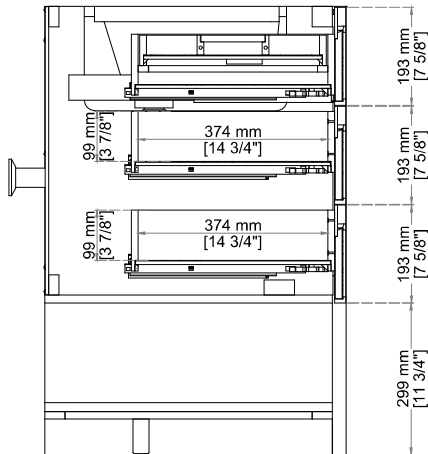

SOLENE 72" DOUBLE VANITY

D225-V72-SSO

Features and Materials

Solids: Oak
Veneers: Oak, Birch, Ash
Panels: Moisture Resistant MDF
Installation Type: Freestanding
Number of Basins: Two, With Optional 3cm Top
Vanity Top Included: No, Optional 3cm Tops Available with Sinks
Overflow: Yes, Front Facing
Number of Doors: Two
Number of Drawers: Five
Removable Organizer with Aluminum Laminate Liner
Drawer Box Material and Finish: Oak, Birch, Ash Veneers over Moisture Resistant MDF
English Dovetail Joinery
Aluminum Laminate Drawer Liners
USB/Power Component: Yes, (ETL5011080)
Cord Length: 6'6"
Assembly Type: Installation of Optional 3cm Top with Sink
Assembly Type: Cabinet comes fully assembled
Hardware Material and Finish: Stainless Steel in Champagne Brass
Fits Drain Hole Size: 1 3/4"
Full Extension, Soft Close Glides
European Soft Close Hinges
Adjustable Levelers

Dimension

Width: 71-3/4"
Depth: 23-3/8"
Height: 34-3/4"
Rough-In Height: 21-1/2"

SOLENE 72" DOUBLE VANITY

D225-V72-SSO

Top View

Front View

All dimensions are nominal

Diagrams are of cabinet only-James Martin Optional Countertops and sinks are not shown

Visit website for warranty and installation information

<http://www.jamesmartinvanities.com>

SOLENE 72" DOUBLE VANITY

D225-V72-SSO

Side View 2

Side View 1

Back View

All dimensions are nominal