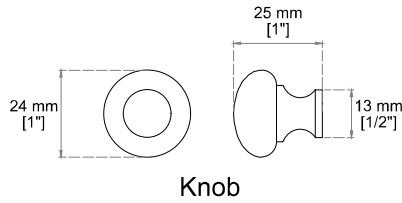

SOLENE 72" DOUBLE VANITY

D225-V72-SSO

Features and Materials

Solids: Oak
Veneers: Oak, Birch, Ash
Panels: Moisture Resistant MDF
Installation Type: Freestanding
Number of Basins: Two, With Optional 3cm Top
Vanity Top Included: No, Optional 3cm Tops Available with Sinks
Overflow: Yes, Front Facing
Number of Doors: Two
Number of Drawers: Five
Removable Organizer with Aluminum Laminate Liner
Drawer Box Material and Finish: Oak, Birch, Ash Veneers over Moisture Resistant MDF
English Dovetail Joinery
Aluminum Laminate Drawer Liners
USB/Power Component: Yes, (ETL5011080)
Cord Length: 6'6"
Assembly Type: Installation of Optional 3cm Top with Sink
Assembly Type: Cabinet comes fully assembled
Hardware Material and Finish: Stainless Steel in Champagne Brass
Fits Drain Hole Size: 1 3/4"
Full Extension, Soft Close Glides
European Soft Close Hinges
Adjustable Levelers

Dimension

Width: 71-3/4"
Depth: 23-3/8"
Height: 34-3/4"
Rough-In Height: 21-1/2"

SOLENE 72" DOUBLE VANITY

D225-V72-SSO

Top View

Front View

All dimensions are nominal

Diagrams are of cabinet only-James Martin Optional Countertops and sinks are not shown

Visit website for warranty and installation information

<http://www.jamesmartinvanities.com>

SOLENE 72" DOUBLE VANITY

D225-V72-SSO

Side View 2

Side View 1

Back View

All dimensions are nominal