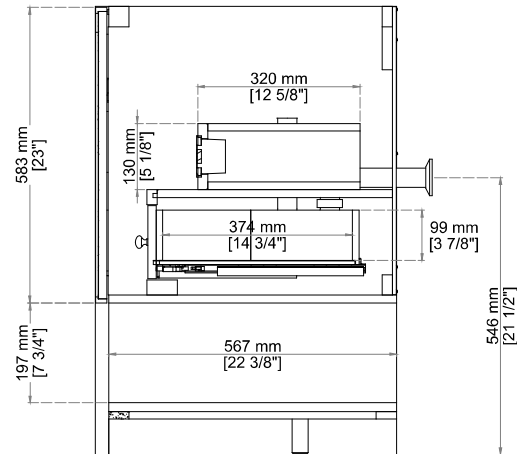

SOLENE 72" DOUBLE VANITY

D225-V72-SSO

Features and Materials

Solids: Oak
Veneers: Oak, Birch, Ash
Panels: Moisture Resistant MDF
Installation Type: Freestanding
Number of Basins: Two, With Optional 3cm Top
Vanity Top Included: No, Optional 3cm Tops Available with Sinks
Overflow: Yes, Front Facing
Number of Doors: Two
Number of Drawers: Five
Removable Organizer with Aluminum Laminate Liner
Drawer Box Material and Finish: Oak, Birch, Ash Veneers over Moisture Resistant MDF
English Dovetail Joinery
Aluminum Laminate Drawer Liners
USB/Power Component: Yes, (ETL5011080)
Cord Length: 6'6"
Assembly Type: Installation of Optional 3cm Top with Sink
Assembly Type: Cabinet comes fully assembled
Hardware Material and Finish: Stainless Steel in Champagne Brass
Fits Drain Hole Size: 1 3/4"
Full Extension, Soft Close Glides
European Soft Close Hinges
Adjustable Levelers

Dimension

Width: 71-3/4"
Depth: 23-3/8"
Height: 34-3/4"
Rough-In Height: 21-1/2"

SOLENE 72" DOUBLE VANITY

D225-V72-SSO

Top View

Front View

All dimensions are nominal

Diagrams are of cabinet only-James Martin Optional Countertops and sinks are not shown

Visit website for warranty and installation information

<http://www.jamesmartinvanities.com>

SOLENE 72" DOUBLE VANITY

D225-V72-SSO

Side View 2

Side View 1

Back View

All dimensions are nominal