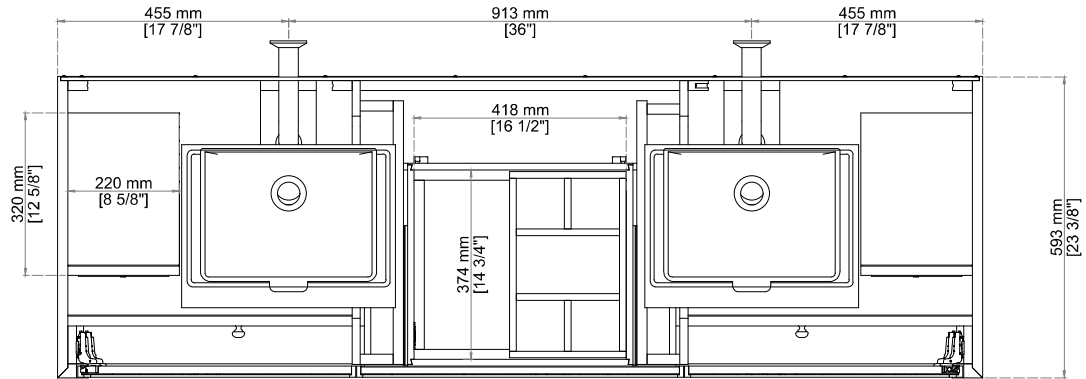

SOLENE 72" DOUBLE VANITY

D225-V72-SSO

Features and Materials

Solids: Oak
Veneers: Oak, Birch, Ash
Panels: Moisture Resistant MDF
Installation Type: Freestanding
Number of Basins: Two, With Optional 3cm Top
Vanity Top Included: No, Optional 3cm Tops Available with Sinks
Overflow: Yes, Front Facing
Number of Doors: Two
Number of Drawers: Five
Removable Organizer with Aluminum Laminate Liner
Drawer Box Material and Finish: Oak, Birch, Ash Veneers over Moisture Resistant MDF
English Dovetail Joinery
Aluminum Laminate Drawer Liners
USB/Power Component: Yes, (ETL5011080)
Cord Length: 6'6"
Assembly Type: Installation of Optional 3cm Top with Sink
Assembly Type: Cabinet comes fully assembled
Hardware Material and Finish: Stainless Steel in Champagne Brass
Fits Drain Hole Size: 1 3/4"
Full Extension, Soft Close Glides
European Soft Close Hinges
Adjustable Levelers

Dimension

Width: 71-3/4"
Depth: 23-3/8"
Height: 34-3/4"
Rough-In Height: 21-1/2"

SOLENE 72" DOUBLE VANITY

D225-V72-SSO

Top View

Front View

All dimensions are nominal

Diagrams are of cabinet only-James Martin Optional Countertops and sinks are not shown

Visit website for warranty and installation information

<http://www.jamesmartinvanities.com>

SOLENE 72" DOUBLE VANITY

D225-V72-SSO

Side View 2

Side View 1

Back View

All dimensions are nominal