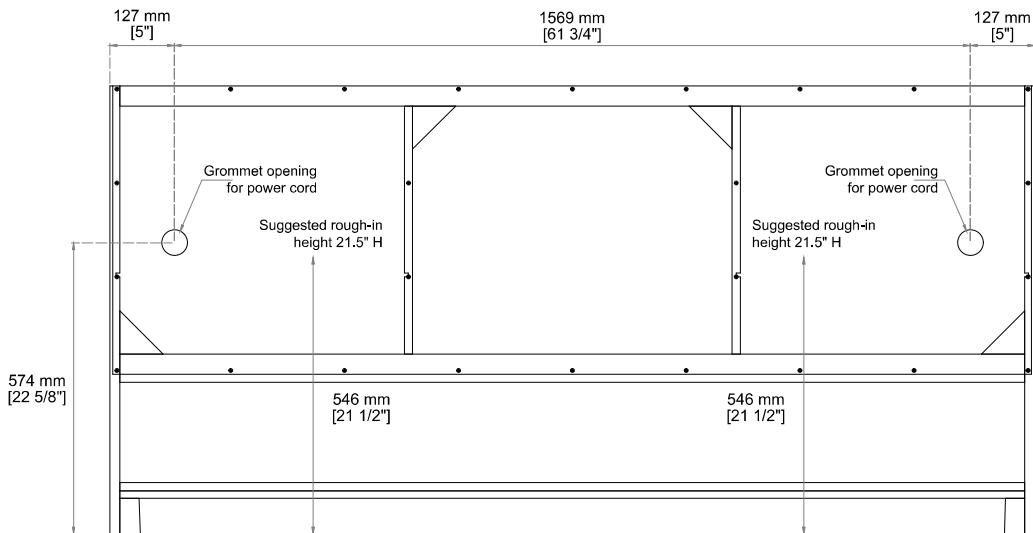

SOLENE 72" DOUBLE VANITY

D225-V72-SSO

Features and Materials

Solids: Oak
Veneers: Oak, Birch, Ash
Panels: Moisture Resistant MDF
Installation Type: Freestanding
Number of Basins: Two, With Optional 3cm Top
Vanity Top Included: No, Optional 3cm Tops Available with Sinks
Overflow: Yes, Front Facing
Number of Doors: Two
Number of Drawers: Five
Removable Organizer with Aluminum Laminate Liner
Drawer Box Material and Finish: Oak, Birch, Ash Veneers over Moisture Resistant MDF
English Dovetail Joinery
Aluminum Laminate Drawer Liners
USB/Power Component: Yes, (ETL5011080)
Cord Length: 6'6"
Assembly Type: Installation of Optional 3cm Top with Sink
Assembly Type: Cabinet comes fully assembled
Hardware Material and Finish: Stainless Steel in Champagne Brass
Fits Drain Hole Size: 1 3/4"
Full Extension, Soft Close Glides
European Soft Close Hinges
Adjustable Levelers

Dimension

Width: 71-3/4"
Depth: 23-3/8"
Height: 34-3/4"
Rough-In Height: 21-1/2"

SOLENE 72" DOUBLE VANITY

D225-V72-SSO

Top View

Front View

All dimensions are nominal

Diagrams are of cabinet only-James Martin Optional Countertops and sinks are not shown

Visit website for warranty and installation information

<http://www.jamesmartinvanities.com>

SOLENE 72" DOUBLE VANITY

D225-V72-SSO

Side View 2

Side View 1

Back View

All dimensions are nominal