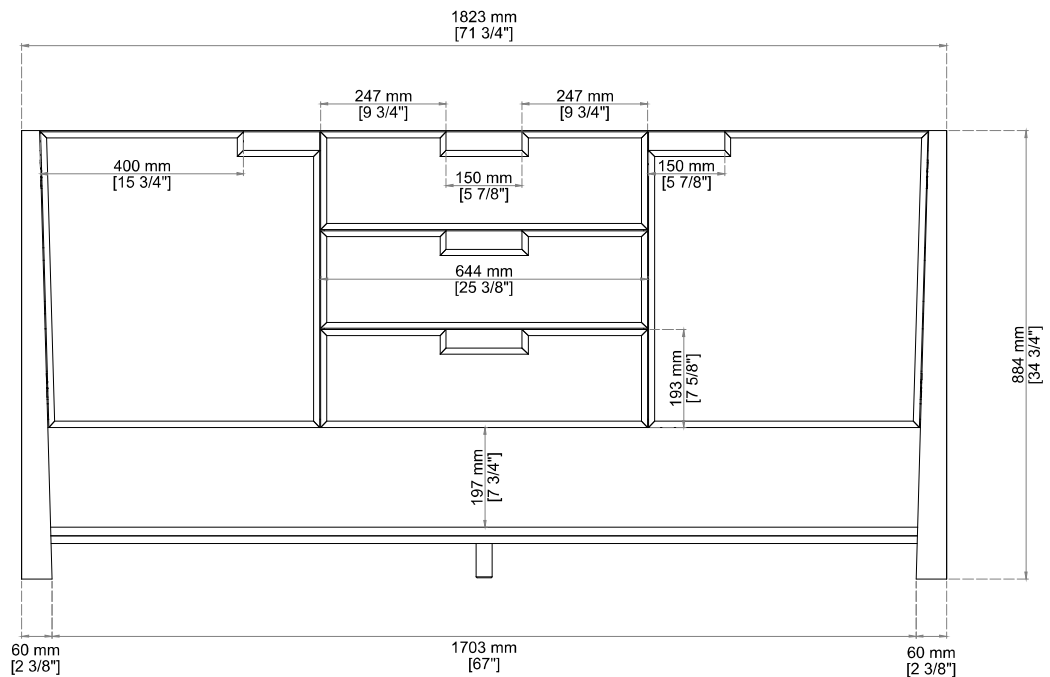

SOLENE 72" DOUBLE VANITY

D225-V72-SSO

Features and Materials

Solids: Oak
Veneers: Oak, Birch, Ash
Panels: Moisture Resistant MDF
Installation Type: Freestanding
Number of Basins: Two, With Optional 3cm Top
Vanity Top Included: No, Optional 3cm Tops Available with Sinks
Overflow: Yes, Front Facing
Number of Doors: Two
Number of Drawers: Five
Removable Organizer with Aluminum Laminate Liner
Drawer Box Material and Finish: Oak, Birch, Ash Veneers over Moisture Resistant MDF
English Dovetail Joinery
Aluminum Laminate Drawer Liners
USB/Power Component: Yes, (ETL5011080)
Cord Length: 6'6"
Assembly Type: Installation of Optional 3cm Top with Sink
Assembly Type: Cabinet comes fully assembled
Hardware Material and Finish: Stainless Steel in Champagne Brass
Fits Drain Hole Size: 1 3/4"
Full Extension, Soft Close Glides
European Soft Close Hinges
Adjustable Levelers

Dimension

Width: 71-3/4"
Depth: 23-3/8"
Height: 34-3/4"
Rough-In Height: 21-1/2"

SOLENE 72" DOUBLE VANITY

D225-V72-SSO

Top View

Front View

All dimensions are nominal

Diagrams are of cabinet only-James Martin Optional Countertops and sinks are not shown

Visit website for warranty and installation information

<http://www.jamesmartinvanities.com>

SOLENE 72" DOUBLE VANITY

D225-V72-SSO

Side View 2

Side View 1

Back View

All dimensions are nominal