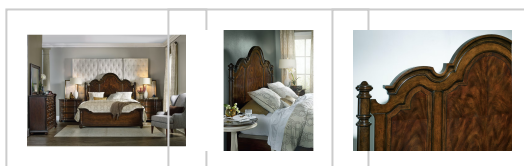

HOOKER®

FURNITURE

Hooker Furniture Bedroom Poster Headboard 5/0

Hooker Furniture

www.hookerfurniture.com

SKU: 5381-90651

Width: 65" (165.1 cm)

Depth: 4.75" (12.1 cm)

Height: 70" (177.8 cm)

Weight: 104.7 lb (47.1 kg)

Volume: 14.96 cu ft (0.4 m³)

Carton Width: 6.75 (17.1 cm)

Carton Length: 69" (175.3 cm)

Carton Height: 55.5 (141 cm)

Carton Weight: 135.58 lb (61 kg)

Type: Beds, Headboards

Category: Bedroom

Collection: Leesburg

Color: Rich Traditional Mahogany

Style: Traditional

Bed Size: Queen

Finish: Dark Wood

Brand: Hooker Furniture

Collection Features: Leesburg harkens back to an antebellum time when elegant traditional mahogany furnishings with graceful lines set the stage for Southern hospitality and grand occasions. The mixture of rich mahogany with the more casual antique white finish results in an unexpected twist on classic style with a fashion flair.

Status: Active

Finish: Leesburg features a rich, traditional mahogany finish with elegant cathedral and swirl mahogany veneers and light physical distressing. Distressing includes worm holes.

Features: Queen size

Recommended to be used with coordinating footboard and rails

Headboard can be used alone

Rich, Traditional Mahogany finish

Material: Mahogany Veneers

Finish Construction: Hooker Furniture utilizes a multiple-step finish process of up to 16 finish steps. This results in an unsurpassed clarity, depth and color richness and durability to our finishes. Through hand-craftsmanship such as rubbing and padding, our finishes feel as good as they look, with a smoothness that is delightful to the touch.

Frame Construction: Hooker Furniture uses carefully chosen solid wood and select wood veneers over durable wood products in our furniture construction. Use of veneers