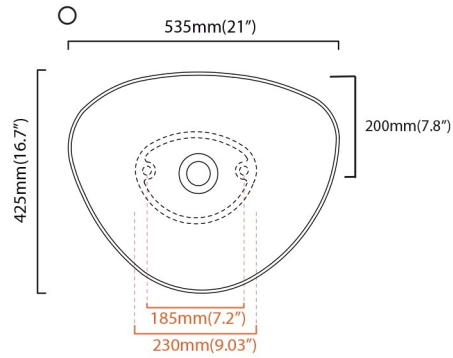

- = smaltato perimetralmente
  all glazed sides
- = non smaltato dietro
  unglazed behind