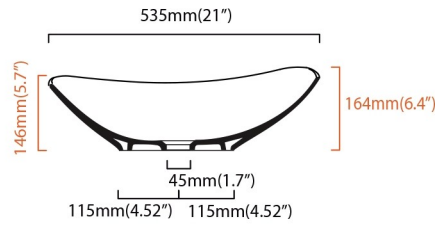

- = smaltato perimetralmente
  all glazed sides
- = non smaltato dietro
  unglazed behind