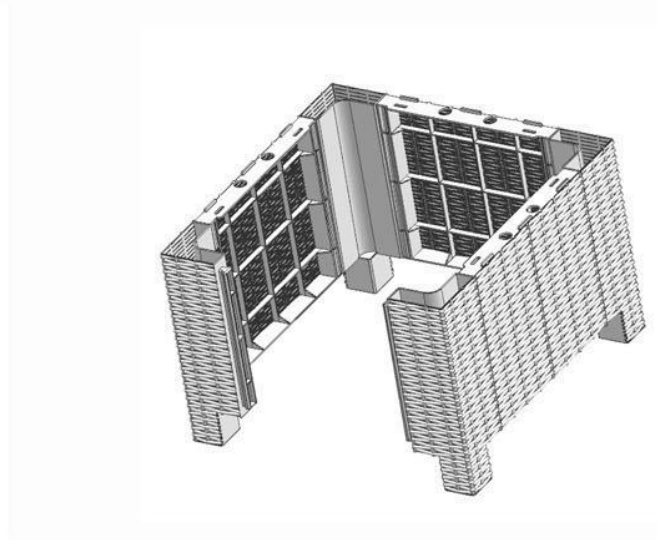

## ACCENT TABLE ASSEMBLE PARTS

PART	DESCRIPTION	IMAGE	QUANTITY
AT-TT	Accent Table Top		1
RC-SP	Short Side Panel		4
CTR-LG	Coffee Table Legs		4

# ASSEMBLY

1

2

3

4

5

6

\*Patent pending