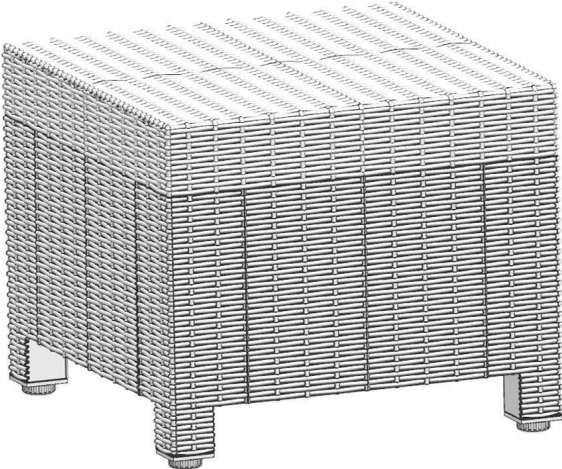

## ACCENT TABLE ASSEMBLE PARTS

PART	DESCRIPTION	IMAGE	QUANTITY
AT-TT	Accent Table Top		1
RC-SP	Short Side Panel		4
CTR-LG	Coffee Table Legs		4