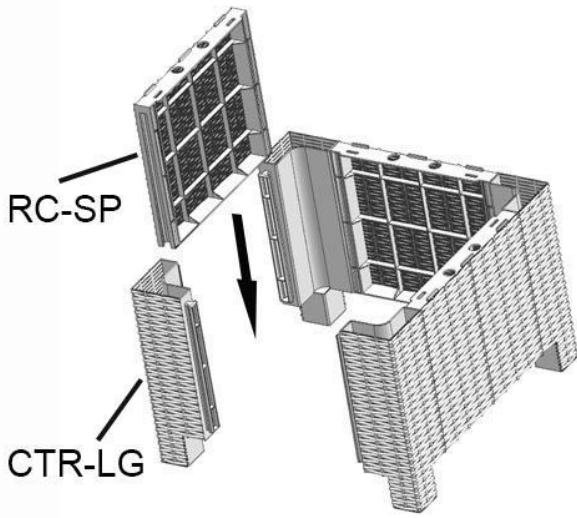

## ACCENT TABLE ASSEMBLE PARTS

PART	DESCRIPTION	IMAGE	QUANTITY
AT-TT	Accent Table Top		1
RC-SP	Short Side Panel		4
CTR-LG	Coffee Table Legs		4

# ASSEMBLY

1

2

3

4

5

6

\*Patent pending