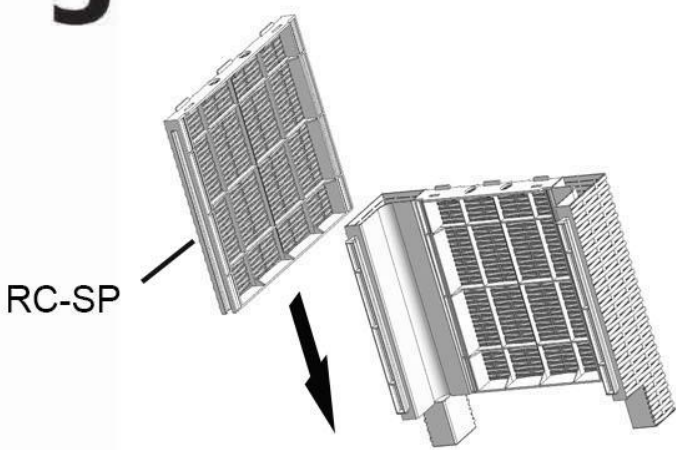

## ACCENT TABLE ASSEMBLE PARTS

PART	DESCRIPTION	IMAGE	QUANTITY
AT-TT	Accent Table Top		1
RC-SP	Short Side Panel		4
CTR-LG	Coffee Table Legs		4

# ASSEMBLY

1

2

3

4

5

6

\*Patent pending