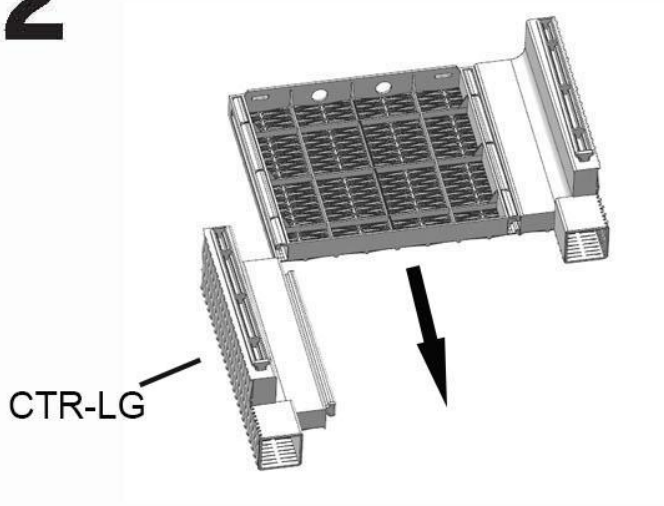

## ACCENT TABLE ASSEMBLE PARTS

PART	DESCRIPTION	IMAGE	QUANTITY
AT-TT	Accent Table Top		1
RC-SP	Short Side Panel		4
CTR-LG	Coffee Table Legs		4

# ASSEMBLY

1

2

3

4

5

6

\*Patent pending