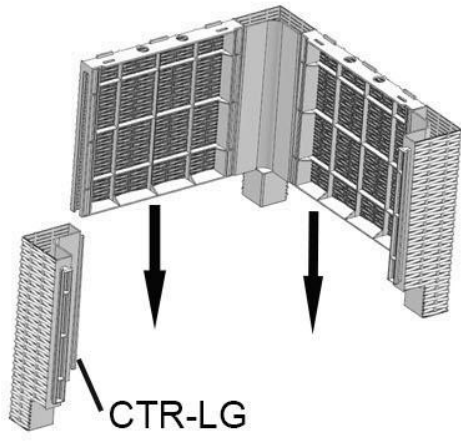

## ACCENT TABLE ASSEMBLE PARTS

PART	DESCRIPTION	IMAGE	QUANTITY
AT-TT	Accent Table Top		1
RC-SP	Short Side Panel		4
CTR-LG	Coffee Table Legs		4

# ASSEMBLY

1

2

3

4

5

6

\*Patent pending