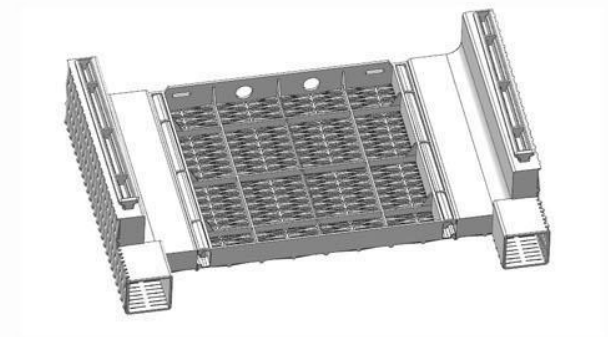

## ACCENT TABLE ASSEMBLE PARTS

PART	DESCRIPTION	IMAGE	QUANTITY
AT-TT	Accent Table Top		1
RC-SP	Short Side Panel		4
CTR-LG	Coffee Table Legs		4

# ASSEMBLY

1

2

3

4

5

6

\*Patent pending