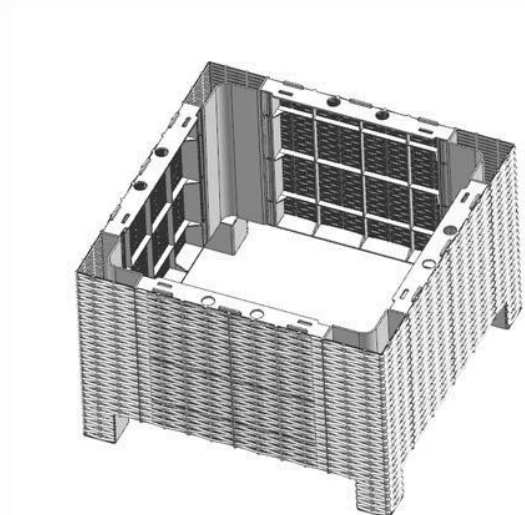

## ACCENT TABLE ASSEMBLE PARTS

PART	DESCRIPTION	IMAGE	QUANTITY
AT-TT	Accent Table Top		1
RC-SP	Short Side Panel		4
CTR-LG	Coffee Table Legs		4

# ASSEMBLY

1

2

3

4

5

6

\*Patent pending