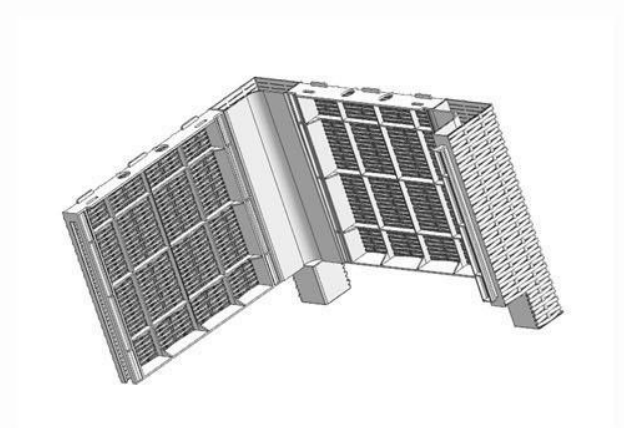

## ACCENT TABLE ASSEMBLE PARTS

PART	DESCRIPTION	IMAGE	QUANTITY
AT-TT	Accent Table Top		1
RC-SP	Short Side Panel		4
CTR-LG	Coffee Table Legs		4

# ASSEMBLY

1

2

3

4

5

6

\*Patent pending