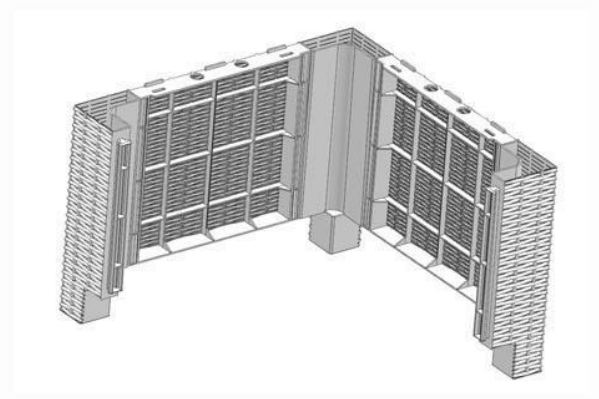

## ACCENT TABLE ASSEMBLE PARTS

PART	DESCRIPTION	IMAGE	QUANTITY
AT-TT	Accent Table Top		1
RC-SP	Short Side Panel		4
CTR-LG	Coffee Table Legs		4

# ASSEMBLY

1

2

3

4

5

6

\*Patent pending