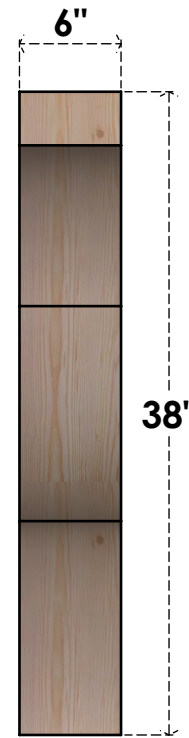

BRC06X38X38FST00RDF

6"W X 38"D X 38"H FUNSTON ROUGH SAWN BRACE, DOUGLAS FIR

SIDE

FRONT

EKENA MILLWORK
 2300 WEST MAIN ST.
 CLARKSVILLE, TX 75426
 TOLL FREE: 866-607-0453
 WWW.EKENAMILLWORK.COM

NOTES

1. INSTALLATION TO BE COMPLETED IN ACCORDANCE WITH MANUFACTURER'S SPECIFICATIONS.
2. DRAWING MAY NOT BE TO SCALE
3. THIS DRAWING IS INTENDED FOR DESIGN AND PLANNING PURPOSES ONLY.
4. ALL INFORMATION CONTAINED HEREIN WAS CURRENT AT THE TIME OF DEVELOPMENT BUT MUST BE REVIEWED AND APPROVED BY THE PRODUCT MANUFACTURER TO BE CONSIDERED ACCURATE.
5. PRODUCTS ARE NOT KILN DRIED. THIS ITEM IS UNIQUE AND WILL CONTAIN THE NATURAL VARIATIONS THAT THE WOOD SPECIES OFFERS. THIS MAY RESULT IN VARIATIONS UP TO 1/4"