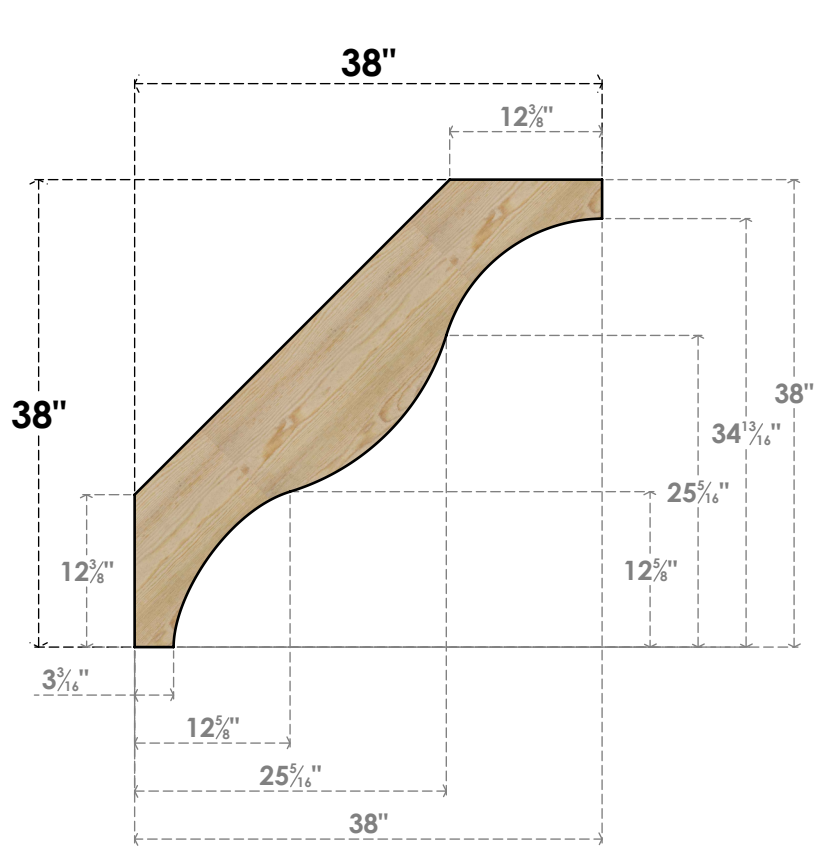

BRC06X38X38FST00RDF

6"W X 38"D X 38"H FUNSTON ROUGH SAWN BRACE, DOUGLAS FIR

SIDE

FRONT

EKENA MILLWORK
 2300 WEST MAIN ST.
 CLARKSVILLE, TX 75426
 TOLL FREE: 866-607-0453
 WWW.EKENAMILLWORK.COM

NOTES

1. INSTALLATION TO BE COMPLETED IN ACCORDANCE WITH MANUFACTURER'S SPECIFICATIONS.
2. DRAWING MAY NOT BE TO SCALE
3. THIS DRAWING IS INTENDED FOR DESIGN AND PLANNING PURPOSES ONLY.
4. ALL INFORMATION CONTAINED HEREIN WAS CURRENT AT THE TIME OF DEVELOPMENT BUT MUST BE REVIEWED AND APPROVED BY THE PRODUCT MANUFACTURER TO BE CONSIDERED ACCURATE.
5. PRODUCTS ARE NOT KILN DRIED. THIS ITEM IS UNIQUE AND WILL CONTAIN THE NATURAL VARIATIONS THAT THE WOOD SPECIES OFFERS. THIS MAY RESULT IN VARIATIONS UP TO 1/4"