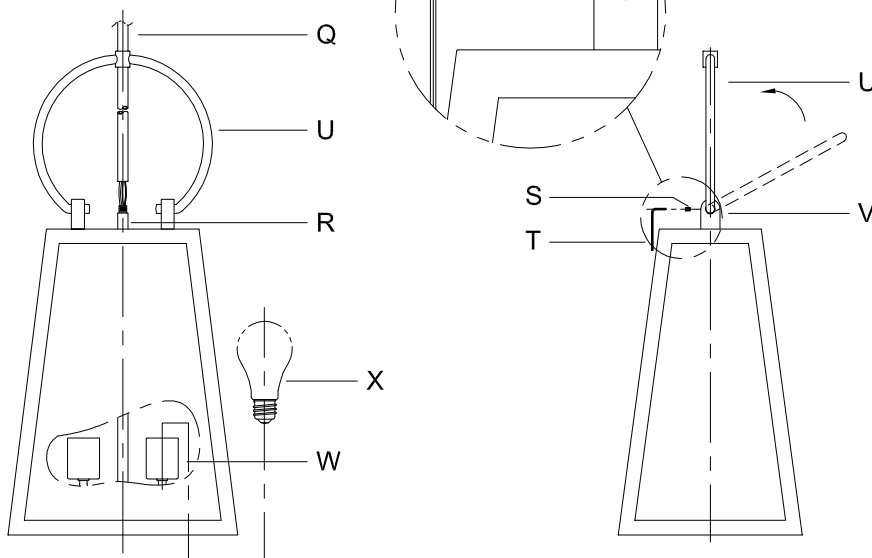

B, C, G & X
(NOT FURNISHED)
(NON FOURNIE)
(NO INCLUIDA)