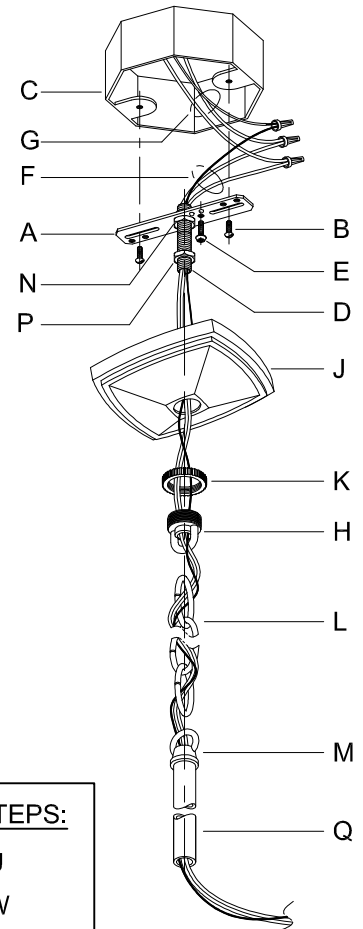

Assembly & Installation Instructions

CAUTION: Read instructions carefully and turn electricity off at main circuit breaker panel before beginning installation.

WARNING - If any Special Control Devices are used with this Fixture, Follow the Instructions Carefully to assure full compliance with N.E.C. requirements. If there are any questions, contact a Qualified Electrical Contractor.

CAUTION - All glass is fragile, use care when handling Glass component(s) and or Lamp(s).

CANOPY MOUNTING & WIRE CONNECTION ASSEMBLY STEPS:

ADJUST HEIGHT WITH "D"
N → A (TO LOCK)
RÉGLEZ LA HAUTEUR AVEC "D"
N → A (À VERROUILLER)
AJUSTA LA ALTURA CON "D"
N → A (APRETAR)

1. D,E → A
2. B,A → C
3. N,P,H → D (TO LOCK) (À VERROUILLER)
4. P → H (APRETAR)
5. F → Q,M
6. Q,U → R
7. M → Q
8. L → M
9. J,K → L
10. L → H
11. F → L,K,J,H,D
12. F → G
13. J,K → H

FIXTURE ASSEMBLY STEPS:

1. T,S,V → U
2. X → W

B, C, G & X
(NOT FURNISHED)
(NON FOURNIE)
(NO INCLUIDA)

Instructions d'Assemblage et Installation

MISE EN GARDE: Lire les instructions avec soin et couper le courant au disjoncteur central avant de commencer l'installation.