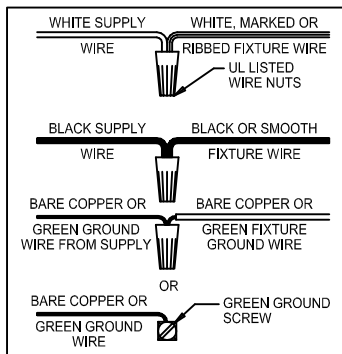

Assembly & Installation Instructions

CAUTION: Read instructions carefully and turn electricity off at main circuit breaker panel before beginning installation.

WARNING - If any Special Control Devices are used with this Fixture, Follow the Instructions Carefully to assure full compliance with N.E.C. requirements. If there are any questions, contact a Qualified Electrical Contractor.

WARNING - This product contains chemicals known to the State of California to cause cancer, birth defects and /or other reproductive harm. Thoroughly wash hands after installing, handling, cleaning, or otherwise touching this product.

CAUTION - All glass is fragile, use care when handling Glass component(s) and or Lamp(s).

*****

CANOPY MOUNTING & WIRE CONNECTION ASSEMBLY STEPS:

ADJUST HEIGHT WITH "D"
N → A (TO LOCK)
RÉGLEZ LA HAUTEUR AVEC "D"
N → A (À VERROUILLER)
AJUSTA LA ALTURA CON "D"
N → A (APRETAR)

1. D,E → A
2. B,A → C
3. N,P,H → D (TO LOCK) (À VERROUILLER)
4. P → H (APRETAR)
5. F → Q,M
6. Q,U → R
7. M → Q
8. L → M
9. J,K → L
10. L → H
11. F → L,K,J,H,D
12. F → G
13. J,K → H