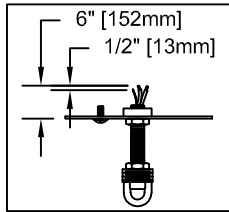

CAUTION - All glass is fragile, use care when handling Glass component(s) and or Lamp(s).

CANOPY MOUNTING & WIRE CONNECTION ASSEMBLY STEPS:

ADJUST HEIGHT WITH "D"
N → A (TO LOCK)
RÉGLEZ LA HAUTEUR AVEC "D"
N → A (À VERROUILLER)
AJUSTA LA ALTURA CON "D"
N → A (APRETAR)