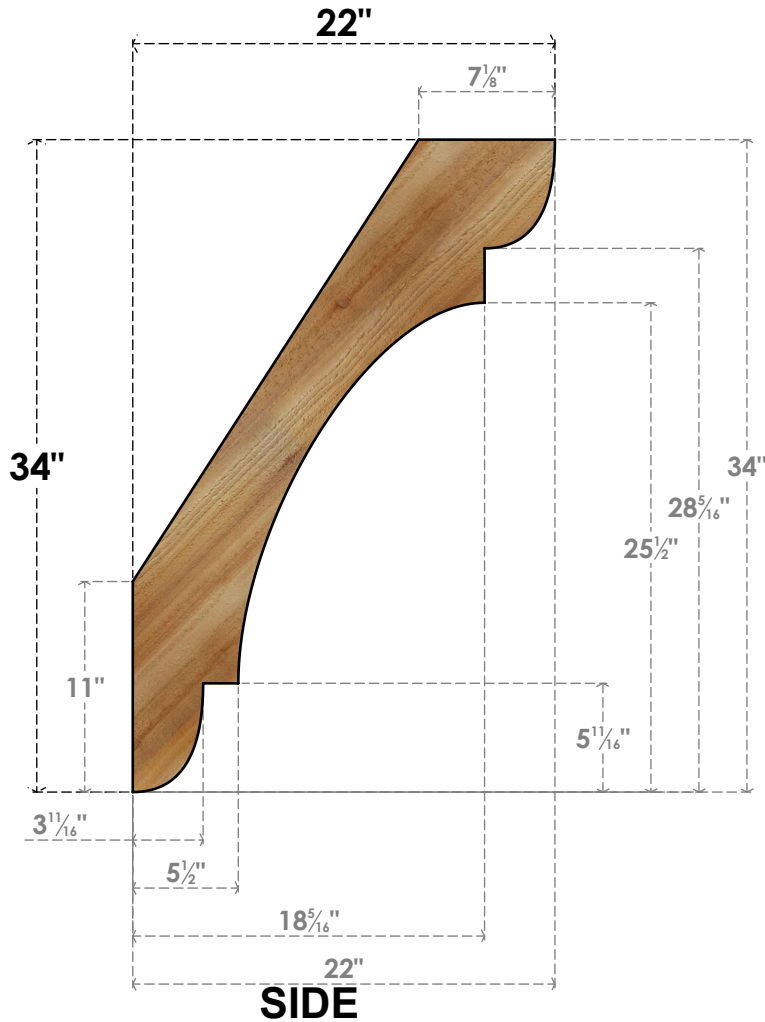

BRC06X22X34OLY00RWR

6"W X 22"D X 34"H OLYMPIC ROUGH SAWN BRACE, WESTERN RED CEDAR

EKENA MILLWORK
 2300 WEST MAIN ST.
 CLARKSVILLE, TX 75426
 TOLL FREE: 866-607-0453
 WWW.EKENAMILLWORK.COM

NOTES

1. INSTALLATION TO BE COMPLETED IN ACCORDANCE WITH MANUFACTURER'S SPECIFICATIONS.
2. DRAWING MAY NOT BE TO SCALE
3. THIS DRAWING IS INTENDED FOR DESIGN AND PLANNING PURPOSES ONLY.
4. ALL INFORMATION CONTAINED HEREIN WAS CURRENT AT THE TIME OF DEVELOPMENT BUT MUST BE REVIEWED AND APPROVED BY THE PRODUCT MANUFACTURER TO BE CONSIDERED ACCURATE.
5. PRODUCTS ARE NOT KILN DRIED. THIS ITEM IS UNIQUE AND WILL CONTAIN THE NATURAL VARIATIONS THAT THE WOOD SPECIES OFFERS. THIS MAY RESULT IN VARIATIONS UP TO 1/4"