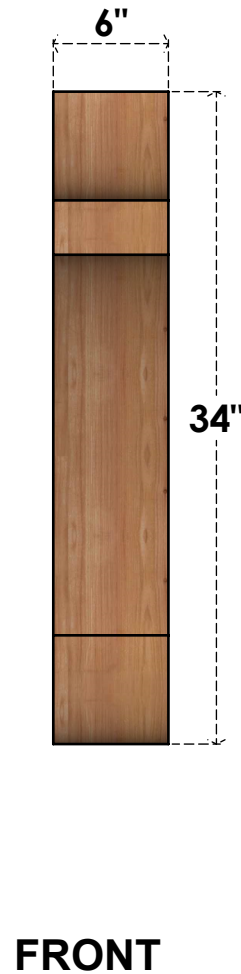

BRC06X22X34OLY00RWR

6"W X 22"D X 34"H OLYMPIC ROUGH SAWN BRACE, WESTERN RED CEDAR

EKENA MILLWORK
 2300 WEST MAIN ST.
 CLARKSVILLE, TX 75426
 TOLL FREE: 866-607-0453
 WWW.EKENAMILLWORK.COM

NOTES

1. INSTALLATION TO BE COMPLETED IN ACCORDANCE WITH MANUFACTURER'S SPECIFICATIONS.
2. DRAWING MAY NOT BE TO SCALE
3. THIS DRAWING IS INTENDED FOR DESIGN AND PLANNING PURPOSES ONLY.
4. ALL INFORMATION CONTAINED HEREIN WAS CURRENT AT THE TIME OF DEVELOPMENT BUT MUST BE REVIEWED AND APPROVED BY THE PRODUCT MANUFACTURER TO BE CONSIDERED ACCURATE.
5. PRODUCTS ARE NOT KILN DRIED. THIS ITEM IS UNIQUE AND WILL CONTAIN THE NATURAL VARIATIONS THAT THE WOOD SPECIES OFFERS. THIS MAY RESULT IN VARIATIONS UP TO 1/4"