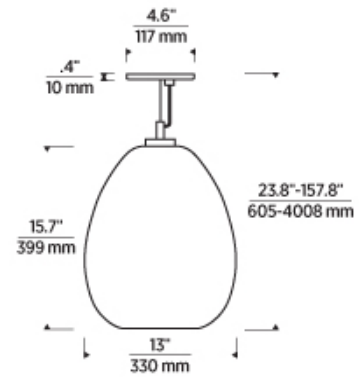

Transparent Smoke

Clear

Opal

Transparent Smoke

ORDERING INFORMATION

700TDKPR	LENGTH (A)	FINISH	LAMP
	1313"	CNB CLEAR/NATURAL BRASS	-LED927 INTEGRATED LED 90 CRI 2700K 120V-277V UNV
		OPNB OPAL/NATURAL BRASS	
		KNB TRANSPARENT SMOKE/NATURAL BRASS	

7400 Linder Avenue, Skokie, IL 60077
T 847.410.4400 | F 847.410.4500 | techlighting.com

KAPOOR MEDIUM PENDANT

VISUAL COMFORT & Co.

SPECIFICATIONS

PRIMARY MATERIAL	Brass
SHADE MATERIAL	Glass
NET WEIGHT	
HEIGHT	15.7in
WIDTH	13in
LENGTH	13in
UP LIGHT / DOWN LIGHT / BOTH?	
WET LISTED	
DAMP LISTED	
DRY LISTED	
MIN. HANGING HEIGHT	23.8in
MAX HANGING HEIGHT	157.8in
TOTAL CORD LENGTH	168in
TOTAL STEM LENGTH	
STEM QTY	
SLOPED CEILING ADAPTABLE?	Yes 45° Max
GENERAL LISTING	ETL Listed
INCLUDES	