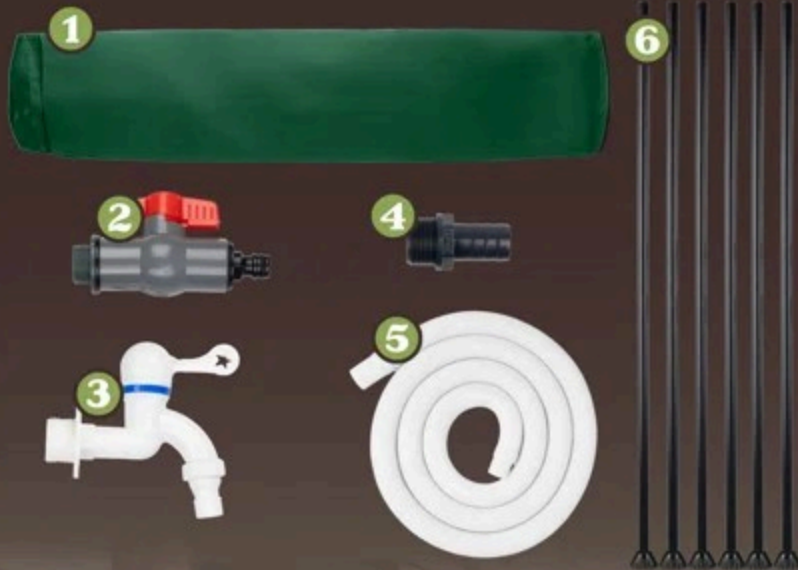

Easy & Fast 10 Minute Assembly

- 1 Water Tank
- 2 Outlet Valve
- 3 Water Spigot
- 4 Overflow Nozzle
- 5 3.3' Hose
- 6 Support Rods

Collapse & Roll for Easy Transport & Storage