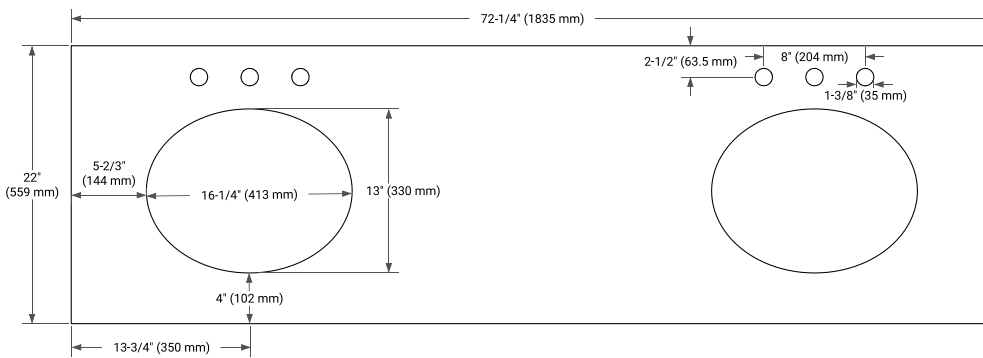

72" DOUBLE OVAL SINK COUNTERTOP WITH 1.5 IN. THICKNESS

OVERALL DIMENSIONS

72.25" W x 22" D x 1.5" H

COUNTERTOP OPTIONS

FEATURES

- Solid countertop with mitered edges & seams
- Undermount white oval sink
- Pre-drilled for 8" widespread faucet

INCLUDED

- Countertop
- Matching Backsplash
- Oval Sinks

COUNTERTOP PLAN VIEW