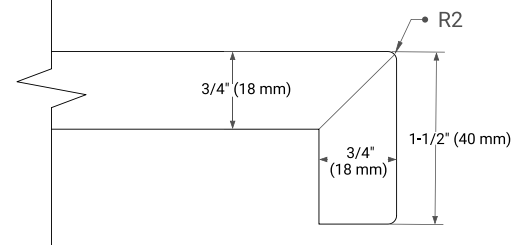

EDGE SIDE VIEW