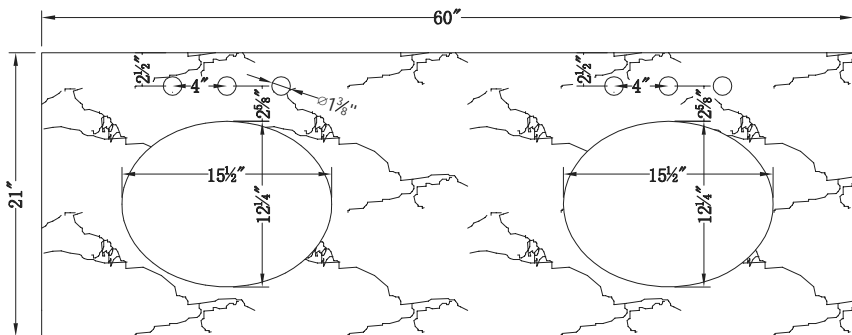

Front view

Side view

- Clear mirror
- Drawer installed with full extension slides
- Carrera white marble top
- KD leg

Top view

DWG. NO.:

ALTERATIONS

- | | |
|---|--|
| 1 | |
| 2 | |
| 3 | |
| 4 | |

FOR PROPOSAL ONLY ALL DIMENSIONS TO BE VERIFIED

SCALE:

DWG. BY:

CHECKED BY:

PROJECT:

Qty:

Color:

DRAWING TITLE:

FINISH: