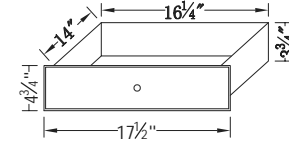

Front view

Side view

- Clear mirror
- Drawer installed with full extension slides
- Carrera white marble top
- KD leg

Top view

DWG. NO.:

ALTERATIONS

- | | |
|---|--|
| 1 | |
| 2 | |
| 3 | |
| 4 | |

FOR PROPOSAL ONLY ALL DIMENSIONS TO BE VERIFIED

SCALE:

DWG. BY:

CHECKED BY:

PROJECT:

Qty:

Color:

DRAWING TITLE:

FINISH: