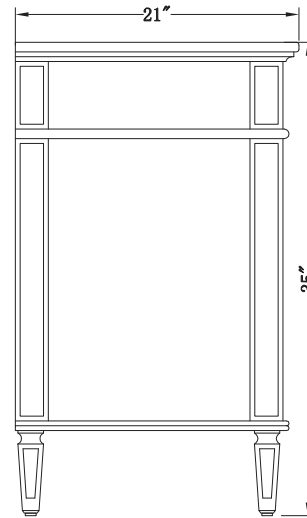

Front view

Side view

- Clear mirror
- Drawer installed with full extension slides
- Carrera white marble top
- KD leg

Top view

DWG. NO.:

ALTERATIONS

- | | |
|---|--|
| 1 | |
| 2 | |
| 3 | |
| 4 | |

FOR PROPOSAL ONLY ALL DIMENSIONS TO BE VERIFIED