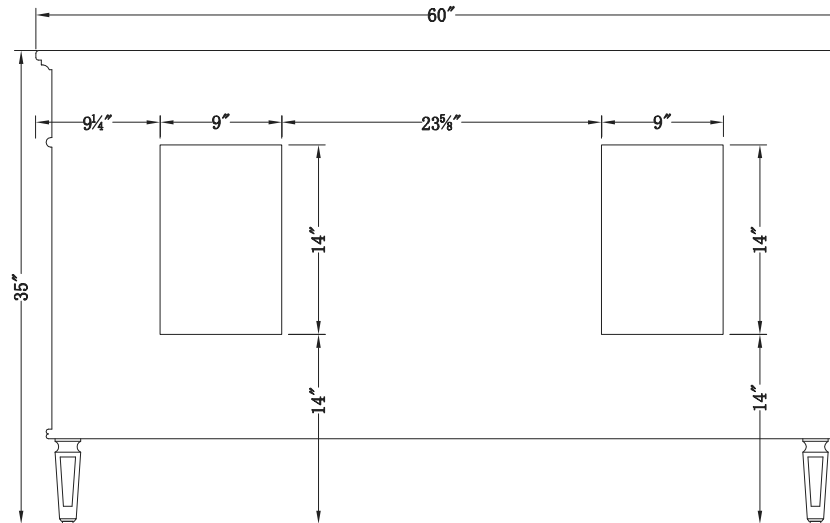

Front view

Side view

- Clear mirror
- Drawer installed with full extension slides
- Carrera white marble top
- KD leg

Top view

DWG. NO.:

ALTERATIONS

- | | |
|---|--|
| 1 | |
| 2 | |
| 3 | |
| 4 | |

FOR PROPOSAL ONLY ALL DIMENSIONS TO BE VERIFIED

SCALE:

DWG. BY:

CHECKED BY:

PROJECT:

Qty:

Color:

DRAWING TITLE:

FINISH: