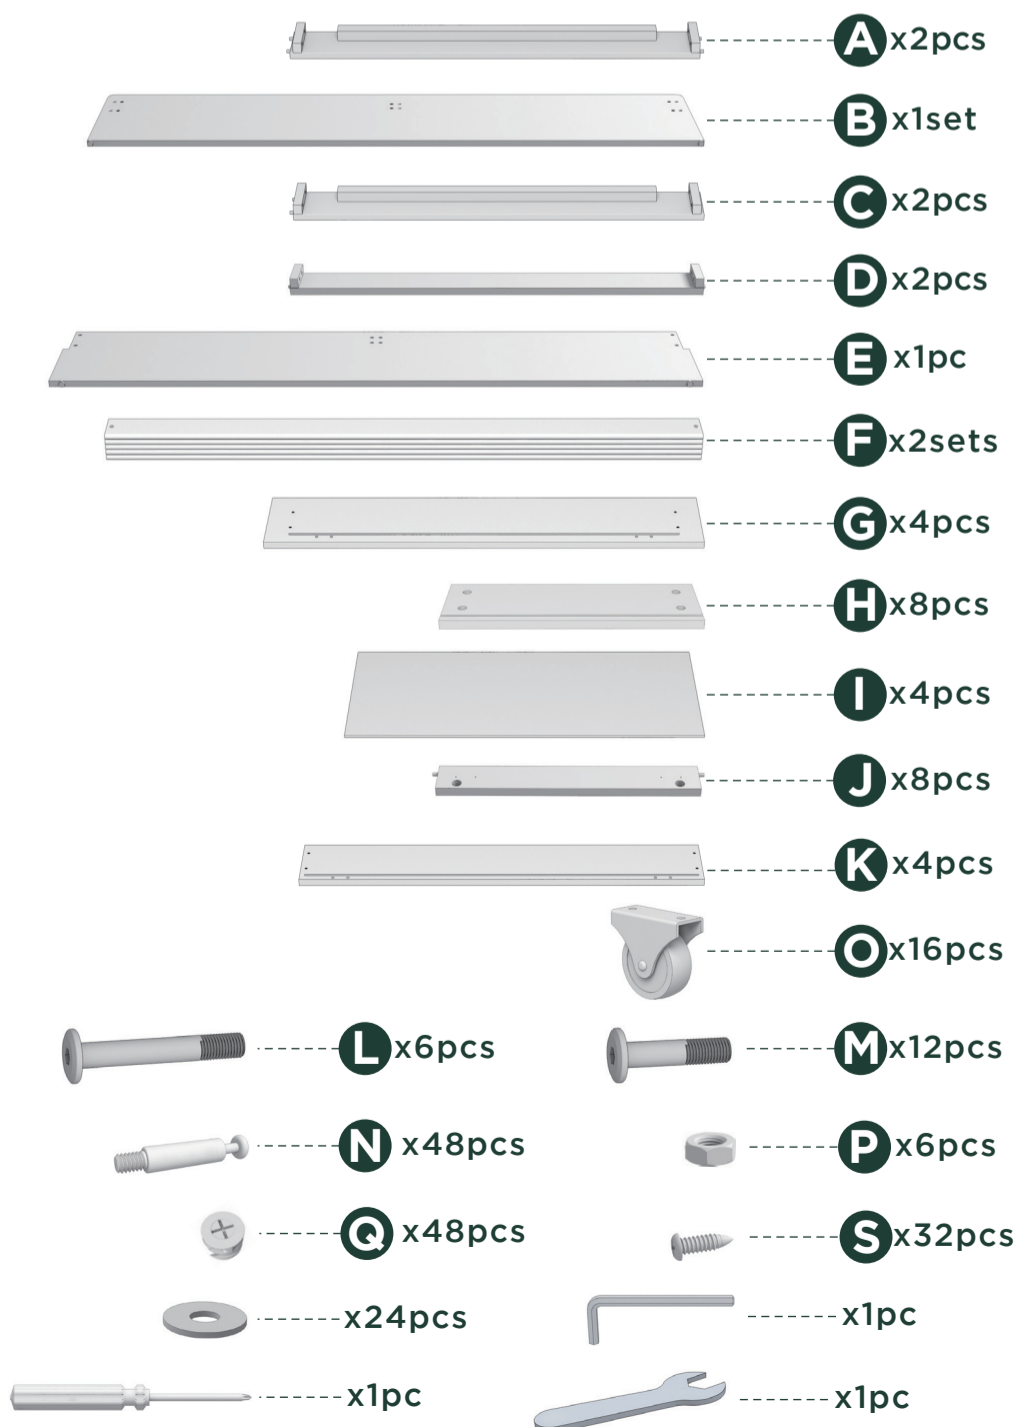

Easy as 1-2-3 Assembly Instruction

Numbers must Match for Secure Assembly

Components

We believe you will absolutely love your new addition to your home, but if for some reason you want to return the product, please contact us directly before you decide to return your product to the retailer. Our Customer Service organization can answer most concerns and can assist you with any questions you may have about your new product.

The item must be returned in good condition, in original box, with all original proof of purchase, parts and accessories, within the time frame specified by the retailer it was purchased from.

1

x2

2

x2

3

x2

x4

9

x4

10

x4

11

x4

12

x4

13

14

x4

15

16