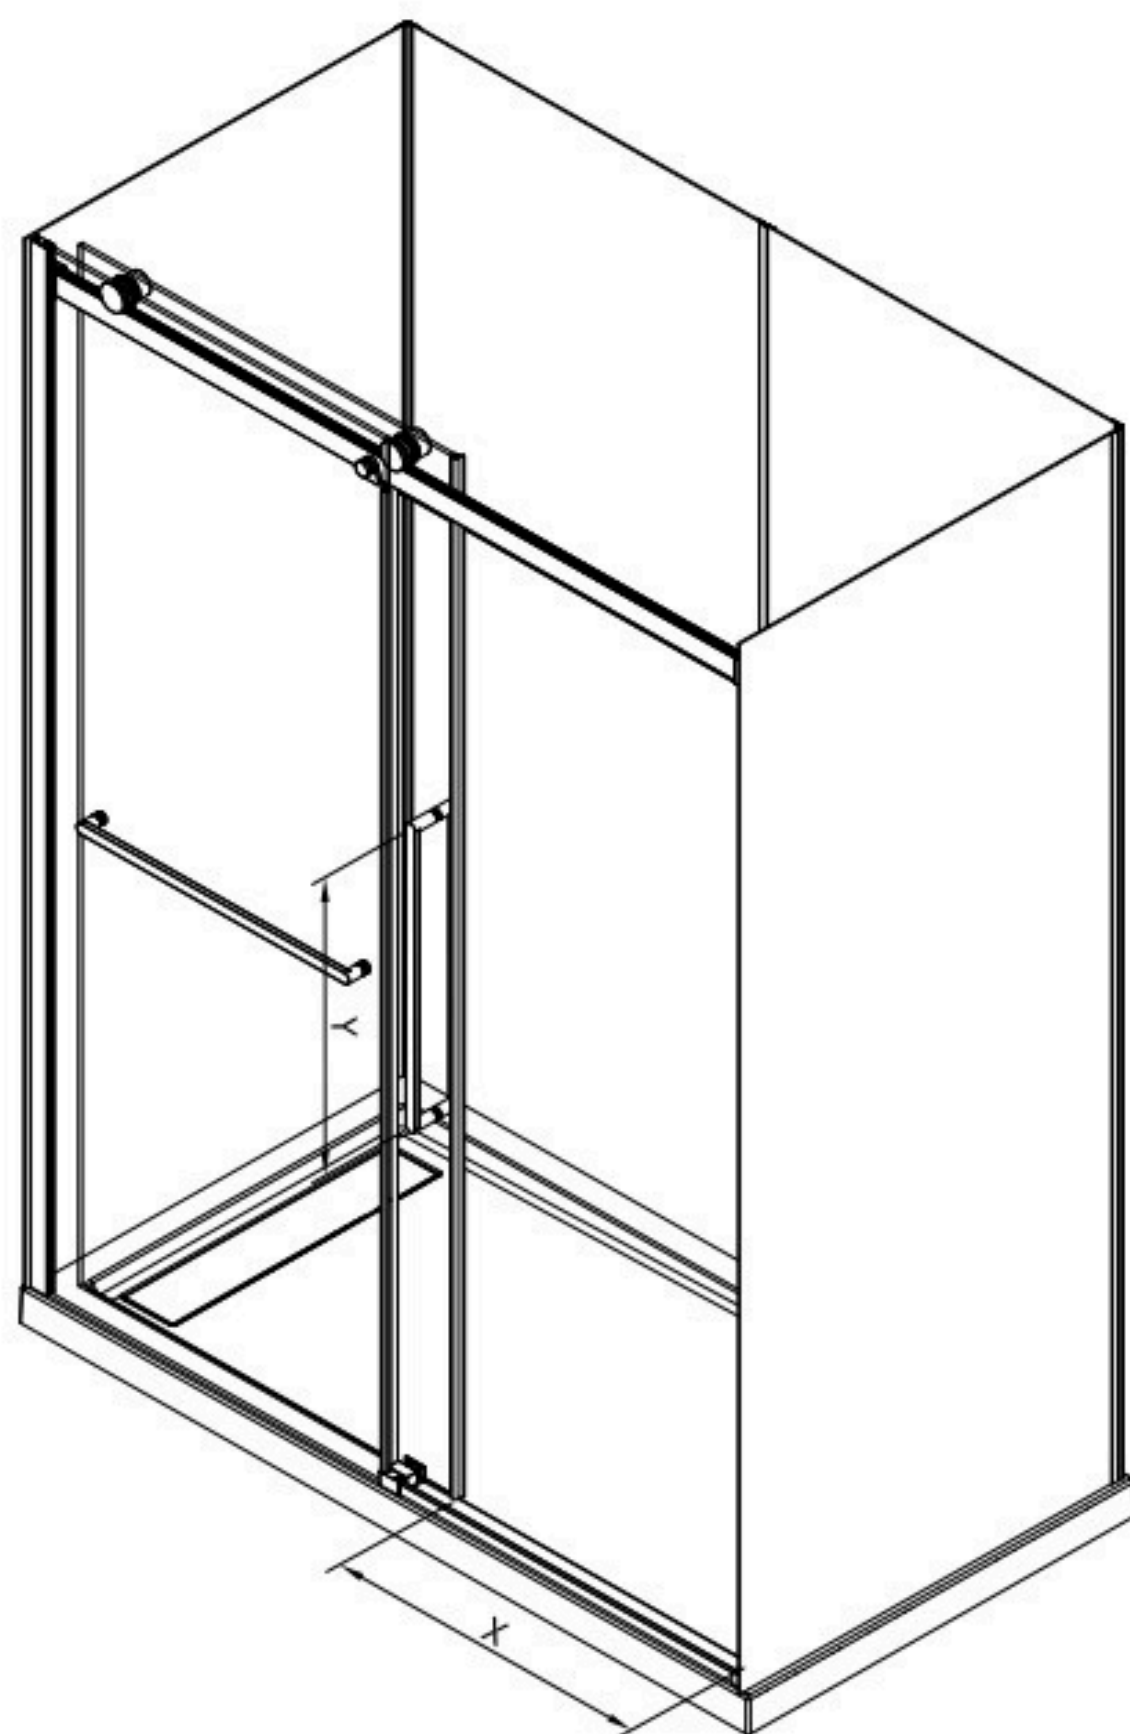

Alexandria Shower Kit Measurements

#	Measurements - base	60"x 32" Rectangular
A	Shower base depth (front to back)	32"
B	Shower base height (side to side)	3-1/4"
C	Threshold height (Without flange)	2-5/8"
D	Shower base width (side to side)	60"
E1	Drain distance from the corner	5-1/2"
E2	Drain distance from the corner	16"
F	Drain opening diameter	3-3/8"
G	Base edge length (maximum)	68
H	Finished surface area	13.99 sq. ft

Please refer to the product manual or website for the latest updates.

Alexandria Shower Kit Measurements

#	Measurements - unit	60"x 32" Rect.
O	Shower width (wall track to wall track inside the shower)	31-1/2"
U	Shower height	76"
V	Fixed panel width	29-1/8"
W	Door panel width	30-15/16"
X	Door opening	25-5/8"
Y	Distance between handle holes	17-3/4"