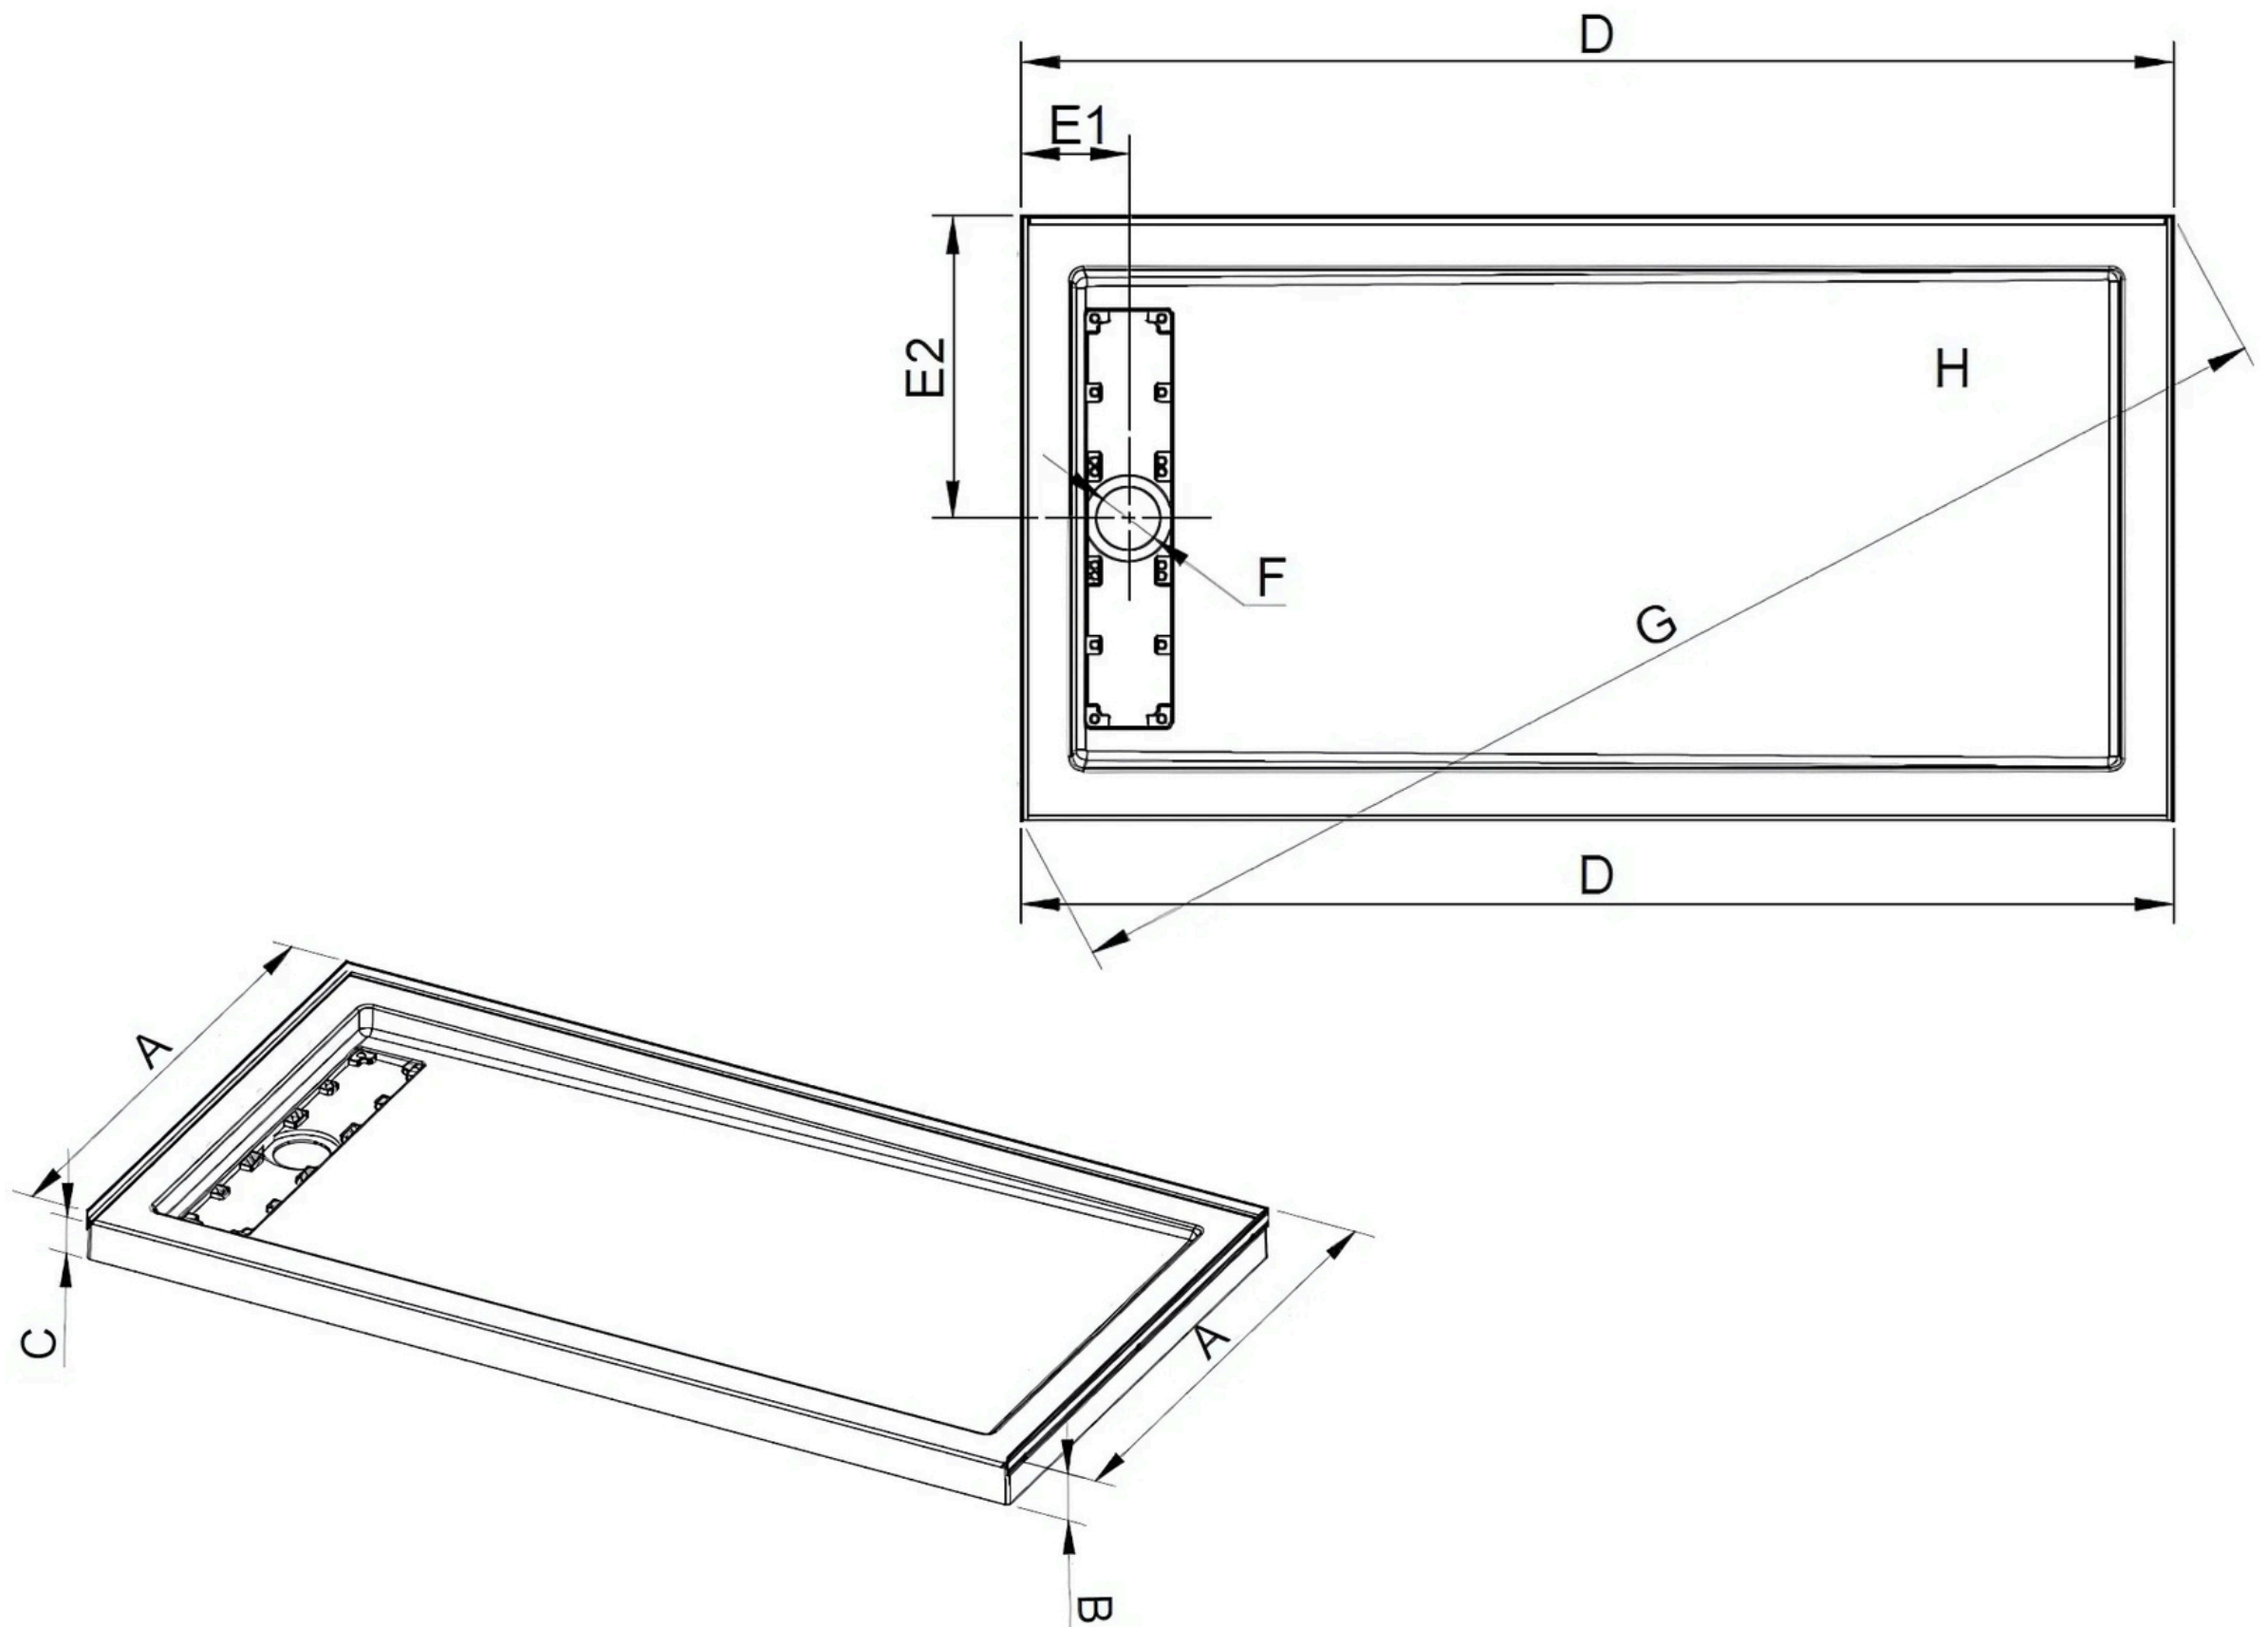

Alexandria Shower Kit Measurements

#	Measurements - base	60"x 32" Rectangular
A	Shower base depth (front to back)	32"
B	Shower base height (side to side)	3-1/4"
C	Threshold height (Without flange)	2-5/8"
D	Shower base width (side to side)	60"
E1	Drain distance from the corner	5-1/2"
E2	Drain distance from the corner	16"
F	Drain opening diameter	3-3/8"
G	Base edge length (maximum)	68
H	Finished surface area	13.99 sq. ft

Please refer to the product manual or website for the latest updates.

Alexandria Shower Kit Measurements

#	Measurements - unit	60"x 32" Rect.
O	Shower width (wall track to wall track inside the shower)	31-1/2"
U	Shower height	76"
V	Fixed panel width	29-1/8"
W	Door panel width	30-15/16"
X	Door opening	25-5/8"
Y	Distance between handle holes	17-3/4"