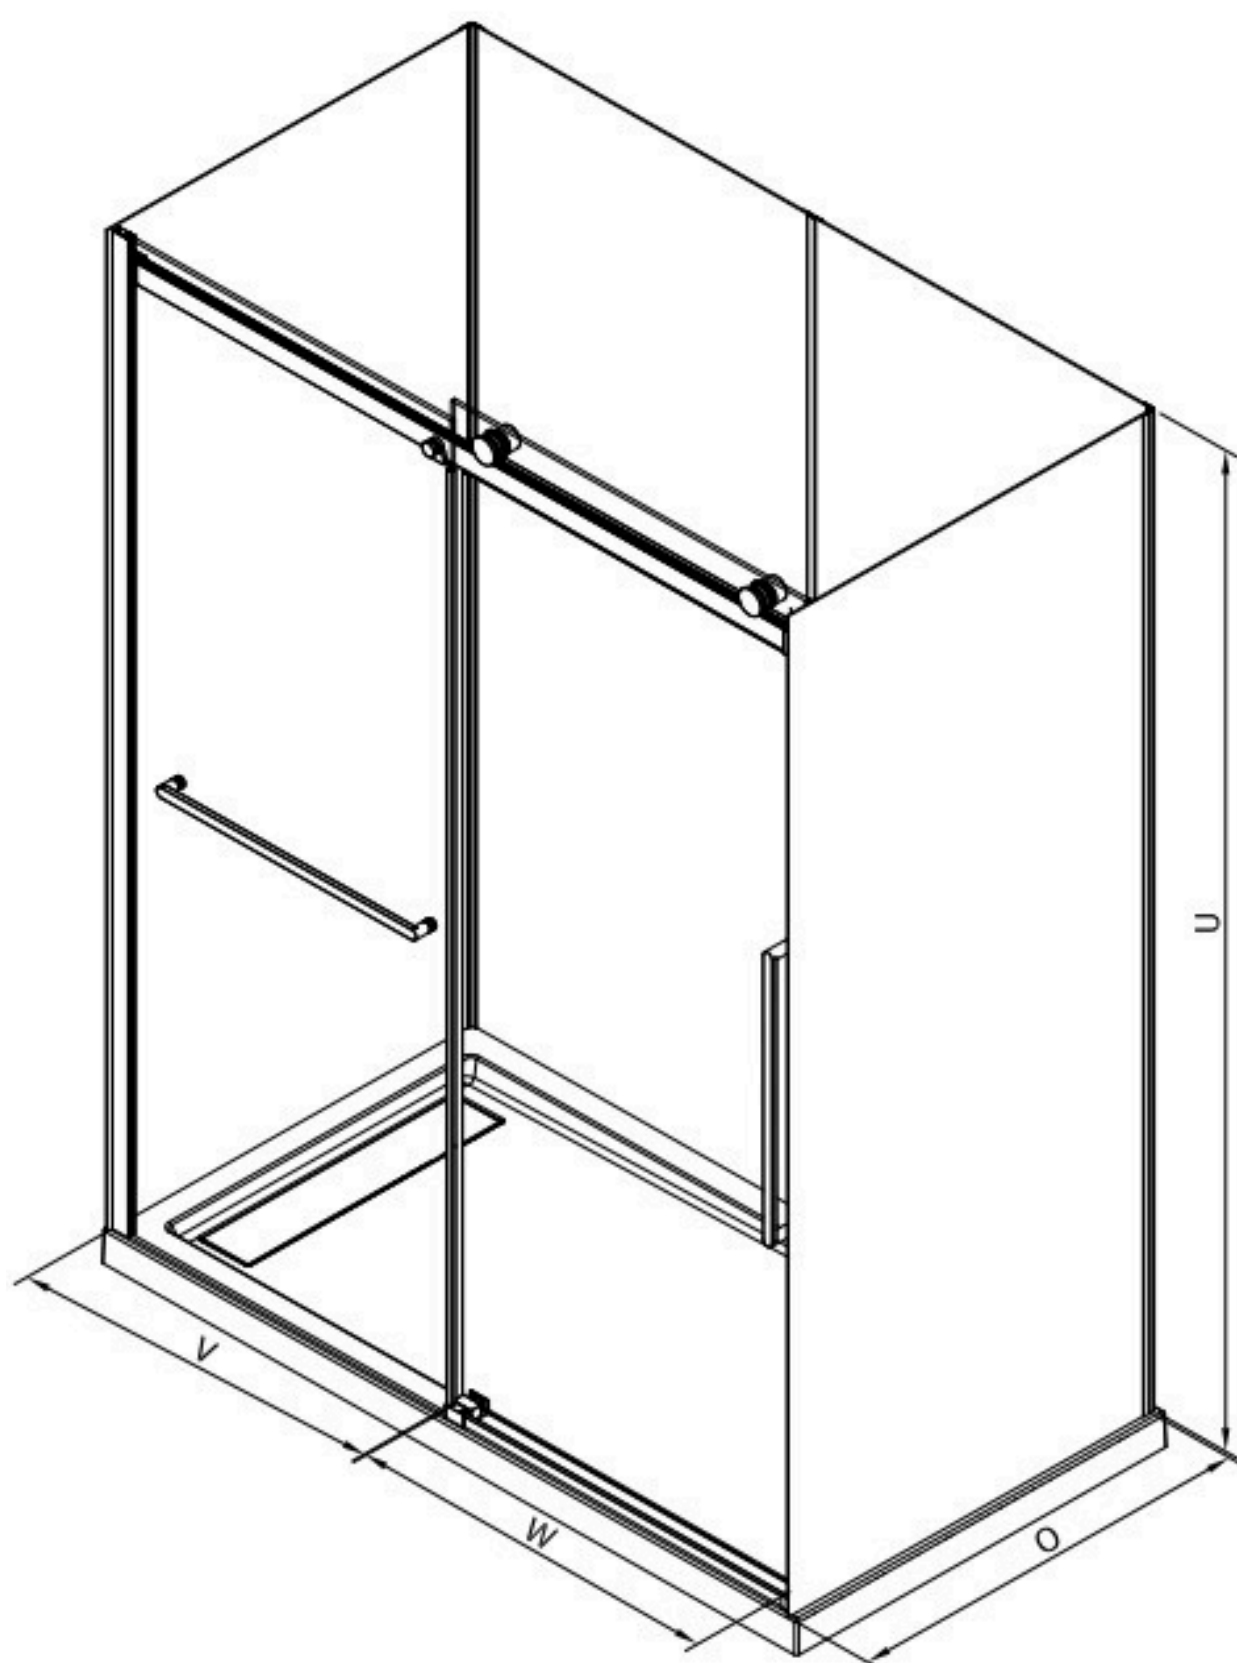

Alexandria Shower Kit Measurements

#	Measurements - base	60"x 32" Rectangular
A	Shower base depth (front to back)	32"
B	Shower base height (side to side)	3-1/4"
C	Threshold height (Without flange)	2-5/8"
D	Shower base width (side to side)	60"
E1	Drain distance from the corner	5-1/2"
E2	Drain distance from the corner	16"
F	Drain opening diameter	3-3/8"
G	Base edge length (maximum)	68
H	Finished surface area	13.99 sq. ft

Please refer to the product manual or website for the latest updates.

Alexandria Shower Kit Measurements

#	Measurements - unit	60"x 32" Rect.
O	Shower width (wall track to wall track inside the shower)	31-1/2"
U	Shower height	76"
V	Fixed panel width	29-1/8"
W	Door panel width	30-15/16"
X	Door opening	25-5/8"
Y	Distance between handle holes	17-3/4"