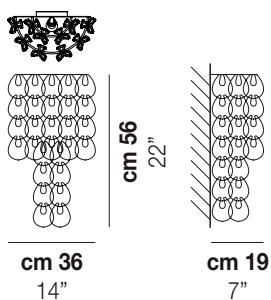

GIOGALI AP

TECHNICAL DATA:

CERTIFICATIONS:

LIGHT SOURCES

1x40w 120V/60HZ E12

VOLUME Mc 0,11
 GROSS WEIGHT Kg 8
 NET WEIGHT Kg 4

[download](#)

SHADE FINISHING