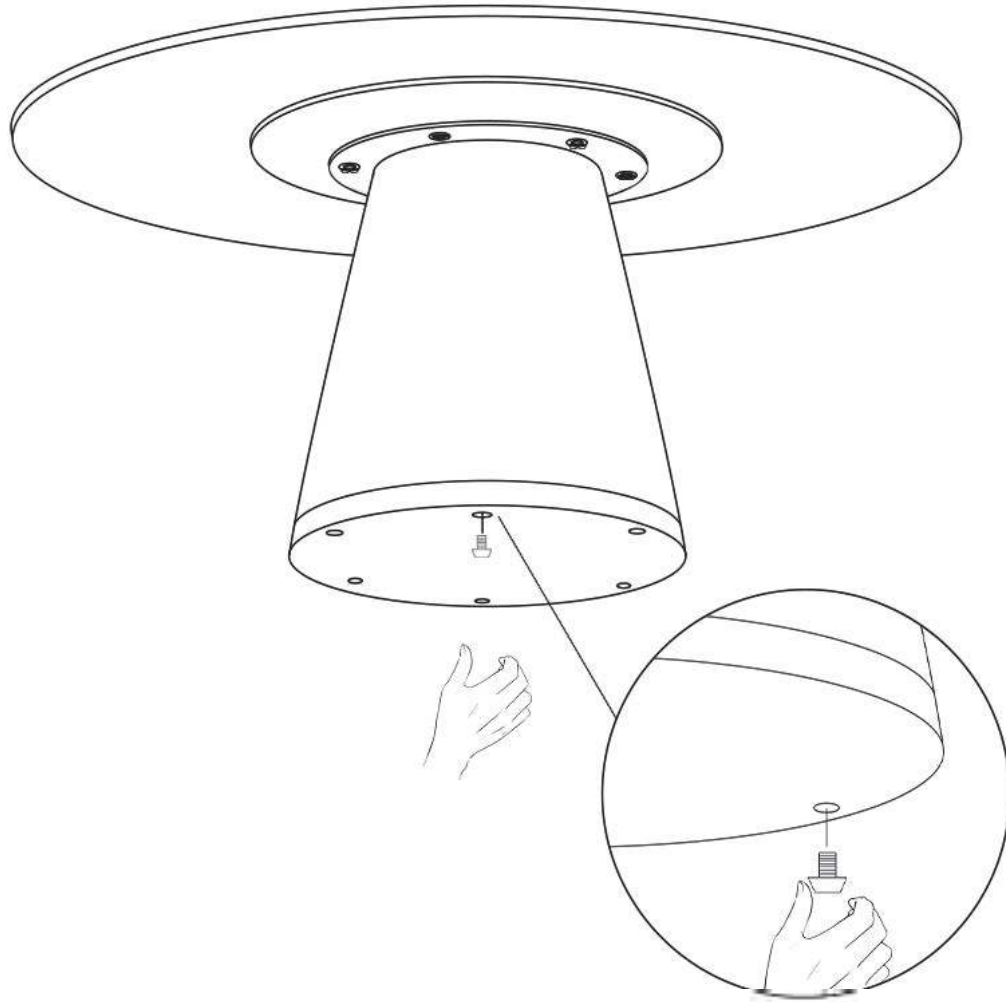

DINING TABLE

ASSEMBLY INSTRUCTIONS

For a quick and smooth installation,
please carefully read and follow
the instructions.

5. NO.⑥ usage instructions

This component is a height adjustment screw that can be installed at the bottom of the base to adjust for uneven surfaces.

This screw can be optionally installed. Even if it is not installed, it will not affect the functionality of the product.

6. Assembly complete

Note: If you have purchased the Lazy Susan, you can place it on the tabletop, or set it down when needed.