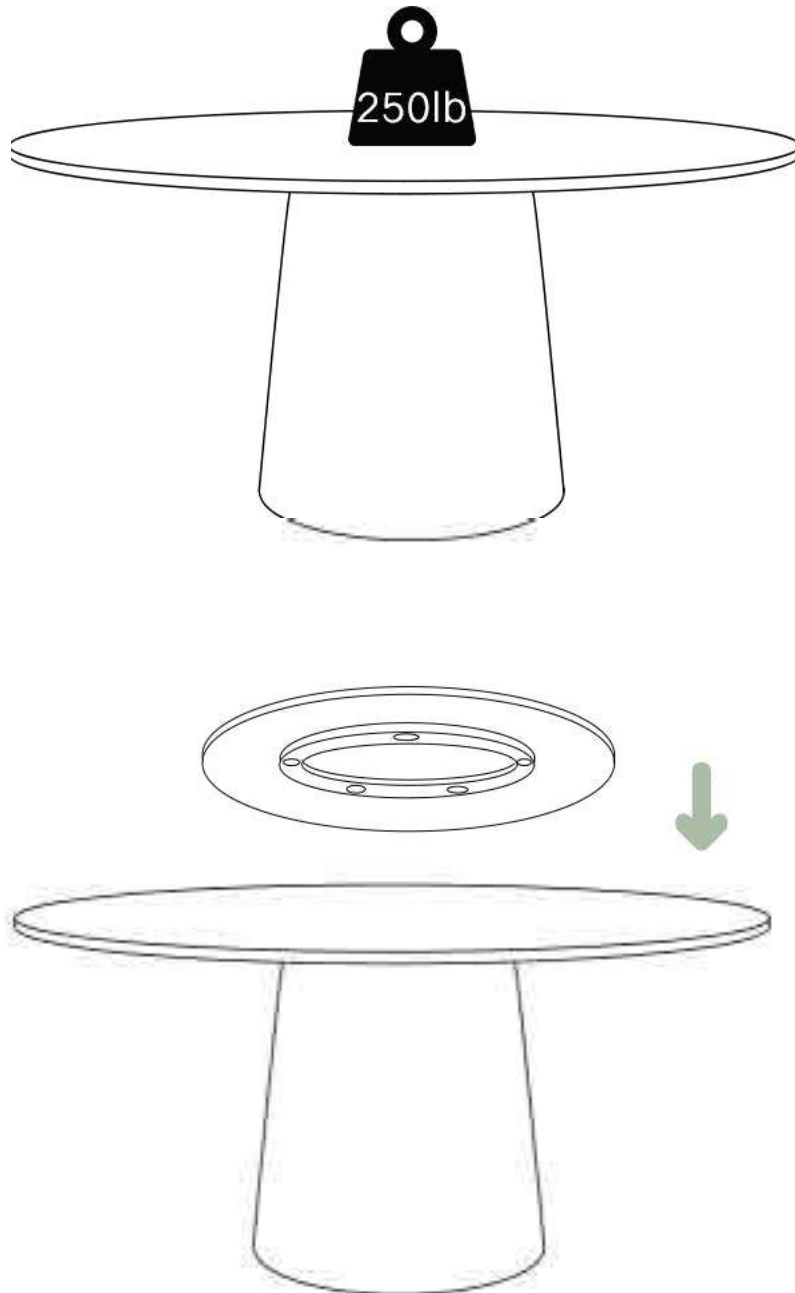

DINING TABLE

ASSEMBLY INSTRUCTIONS

For a quick and smooth installation,
please carefully read and follow
the instructions.

5. NO.⑥ usage instructions

This component is a height adjustment screw that can be installed at the bottom of the base to adjust for uneven surfaces.

This screw can be optionally installed. Even if it is not installed, it will not affect the functionality of the product.

6. Assembly complete

Note: If you have purchased the Lazy Susan, you can place it on the tabletop, or set it down when needed.