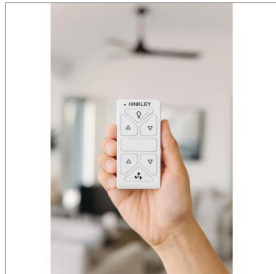

HIRO CONTROL W/WIFI 42IN CROFT

980018FWH-0404

HIRO CONTROL CROFT 42"

DETAILS	
FINISH:	White
MATERIAL:	Composite
DIMMABLE:	DOES NOT APPLY

DIMENSIONS	
WIDTH:	2.8"
HEIGHT:	4.5"

MOUNTING	
LEAD WIRE:	1 X 6"

SHIPPING	
CARTON LENGTH:	4.8
CARTON WIDTH:	2.8
CARTON HEIGHT:	6

PRODUCT DETAILS:

- Dry Rated; Suitable for indoor living spaces only
- Includes a WiFi-compatible receiver
- Control your fan's power, light, speed, direction, and so much more from the Hinkley Home Automation app
- Accessory controls are available that are compatible with your home's WiFi network
- High quality composite resists rust, corrosion, and fading – ideal for harsh weather conditions
- Compatible with smart home networks, including Amazon Alexa and Google Home
- Configures for use as a wall-mount control or handheld remote
- Secures to a flat wall or a single/multiple gang switch box; Nestles within a standard decorative opening face plate