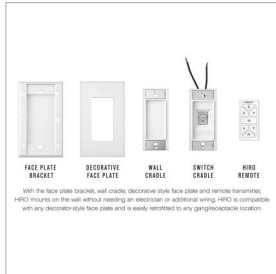

HIRO CONTROL W/WIFI 42IN CROFT

980018FWH-0404

HIRO CONTROL CROFT 42"

DETAILS	
FINISH:	White
MATERIAL:	Composite
DIMMABLE:	DOES NOT APPLY

DIMENSIONS	
WIDTH:	2.8"
HEIGHT:	4.5"

MOUNTING	
LEAD WIRE:	1 X 6"

SHIPPING	
CARTON LENGTH:	4.8
CARTON WIDTH:	2.8
CARTON HEIGHT:	6

PRODUCT DETAILS:

- Dry Rated; Suitable for indoor living spaces only
- Includes a WiFi-compatible receiver
- Control your fan's power, light, speed, direction, and so much more from the Hinkley Home Automation app
- Accessory controls are available that are compatible with your home's WiFi network
- High quality composite resists rust, corrosion, and fading – ideal for harsh weather conditions
- Compatible with smart home networks, including Amazon Alexa and Google Home
- Configures for use as a wall-mount control or handheld remote
- Secures to a flat wall or a single/multiple gang switch box; Nestles within a standard decorative opening face plate