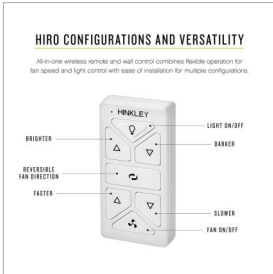

HIRO CONTROL W/WIFI 42IN CROFT

980018FWH-0404

HIRO CONTROL CROFT 42"

DETAILS	
FINISH:	White
MATERIAL:	Composite
DIMMABLE:	DOES NOT APPLY

DIMENSIONS	
WIDTH:	2.8"
HEIGHT:	4.5"

MOUNTING	
LEAD WIRE:	1 X 6"

SHIPPING	
CARTON LENGTH:	4.8
CARTON WIDTH:	2.8
CARTON HEIGHT:	6

PRODUCT DETAILS:

- Dry Rated; Suitable for indoor living spaces only
- Includes a WiFi-compatible receiver
- Control your fan's power, light, speed, direction, and so much more from the Hinkley Home Automation app
- Accessory controls are available that are compatible with your home's WiFi network
- High quality composite resists rust, corrosion, and fading – ideal for harsh weather conditions
- Compatible with smart home networks, including Amazon Alexa and Google Home
- Configures for use as a wall-mount control or handheld remote
- Secures to a flat wall or a single/multiple gang switch box; Nestles within a standard decorative opening face plate