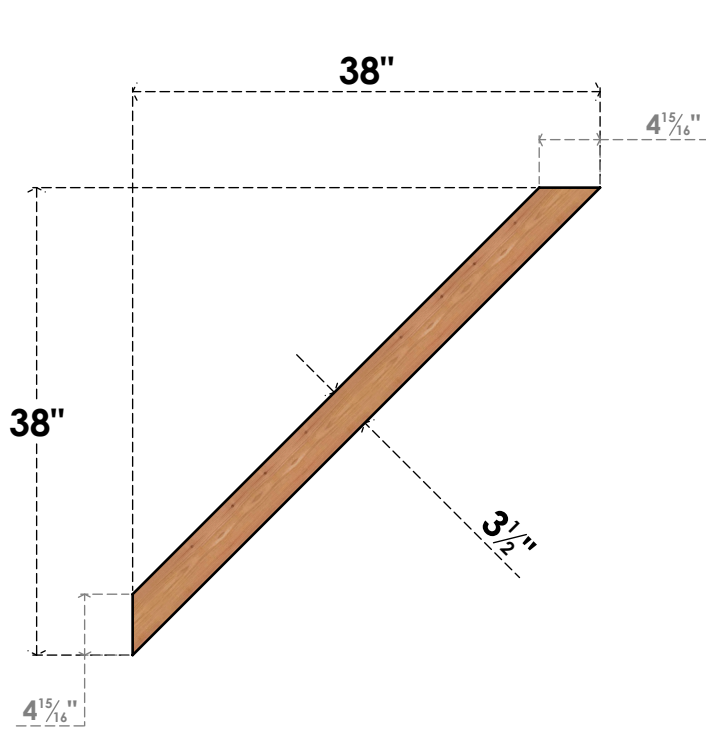

BRC04X38X38TRA00SWR

3 1/2"W X 38"D X 38"H TRADITIONAL SMOOTH BRACE, WESTERN RED CEDAR

SIDE

FRONT

EKENA MILLWORK
 2300 WEST MAIN ST.
 CLARKSVILLE, TX 75426
 TOLL FREE: 866-607-0453
 WWW.EKENAMILLWORK.COM

NOTES