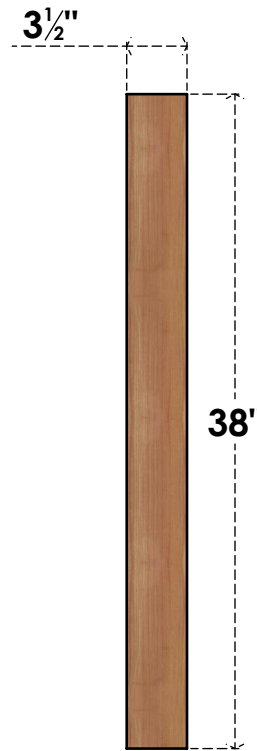

BRC04X38X38TRA00SWR

3 1/2"W X 38"D X 38"H TRADITIONAL SMOOTH BRACE, WESTERN RED CEDAR

SIDE

FRONT

EKENA MILLWORK
 2300 WEST MAIN ST.
 CLARKSVILLE, TX 75426
 TOLL FREE: 866-607-0453
 WWW.EKENAMILLWORK.COM

NOTES

1. INSTALLATION TO BE COMPLETED IN ACCORDANCE WITH MANUFACTURER'S SPECIFICATIONS.
2. DRAWING MAY NOT BE TO SCALE
3. THIS DRAWING IS INTENDED FOR DESIGN AND PLANNING PURPOSES ONLY.
4. ALL INFORMATION CONTAINED HEREIN WAS CURRENT AT THE TIME OF DEVELOPMENT BUT MUST BE REVIEWED AND APPROVED BY THE PRODUCT MANUFACTURER TO BE CONSIDERED ACCURATE.
5. PRODUCTS ARE NOT KILN DRIED. THIS ITEM IS UNIQUE AND WILL CONTAIN THE NATURAL VARIATIONS THAT THE WOOD SPECIES OFFERS. THIS MAY RESULT IN VARIATIONS UP TO 1/4"