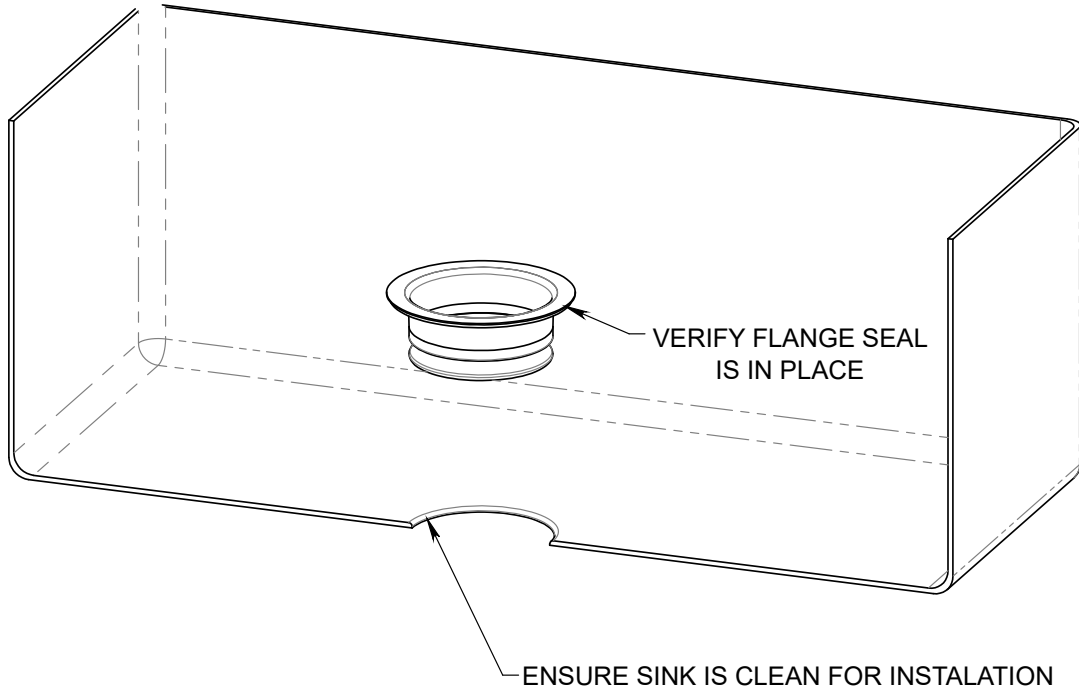

1.

2.

ASPECT™
BY WATERSTONE

41180 Raintree Court, Murrieta, CA 92562
888-350-4725 www.aspectfaucets.com