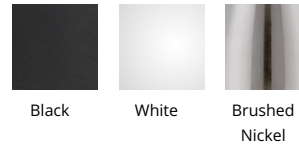

FINISHES:

LINE DRAWING: