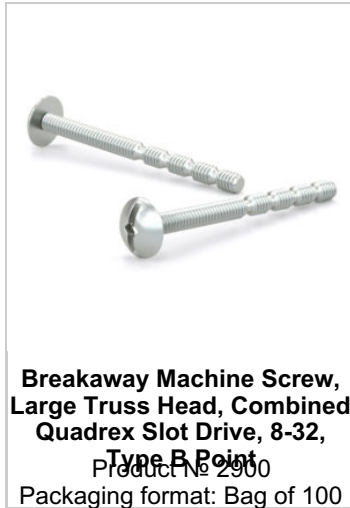

Contemporary Stainless Steel Pull - 520

This square end handle with a stainless steel bar and metal posts easily integrates into any decor to produce an updated look.

Product № BP520192195

Center to Center 7 9/16 in*

Length - Overall Dimensions 8 7/32 in*

SUGGESTED PRODUCTS

Breakaway Machine Screw, Large Truss Head, Combined Quadrex Slot Drive, 8-32, Type B Point
Product № 2905
Packaging format: Bag of 50 units

Breakaway Machine Screw, Large Truss Head, Combined Quadrex Slot Drive, 8-32, Type B Point
Product № 2900
Packaging format: Bag of 100 units