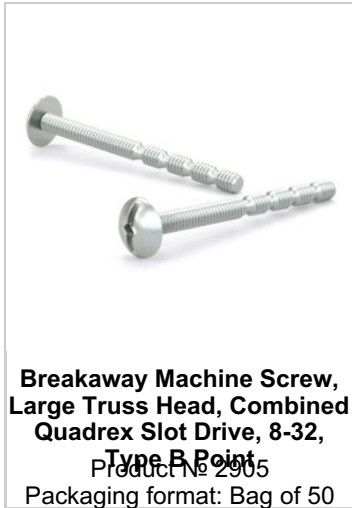

Contemporary Stainless Steel Pull - 520

This square end handle with a stainless steel bar and metal posts easily integrates into any decor to produce an updated look.

Product № BP520192195

Center to Center 7 9/16 in*

Length - Overall Dimensions 8 7/32 in*

SUGGESTED PRODUCTS

Breakaway Machine Screw, Large Truss Head, Combined Quadrex Slot Drive, 8-32, Type B Point
Product № 2905
Packaging format: Bag of 50 units

Breakaway Machine Screw, Large Truss Head, Combined Quadrex Slot Drive, 8-32, Type B Point
Product № 2900
Packaging format: Bag of 100 units