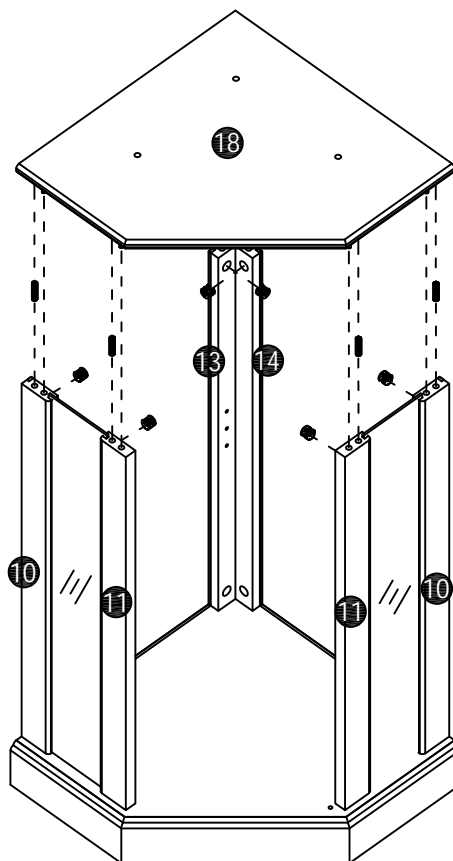

Corner Glass Cabinet

Assembly Instruction

List of Parts

Hardware

A x 24+2

Ø6 x 34mm

B x 24+2

Ø15 x 10mm

M x 1

STEP3

B x 6

Ø15 x 10mm
P x 4

Ø8 x 30mm

STEP4

STEP5

B x 6

Ø15 x 10mm

P x 4

Ø8 x 30mm

STEP6

A x 6

Ø6 x 34mm

STEP7

A x 6	Q x 4
	
Ø6 x 34mm	Ø3*16mm
L x 2	
	
Ø3.5*14mm	
I x 1	
	
M x 1	
	