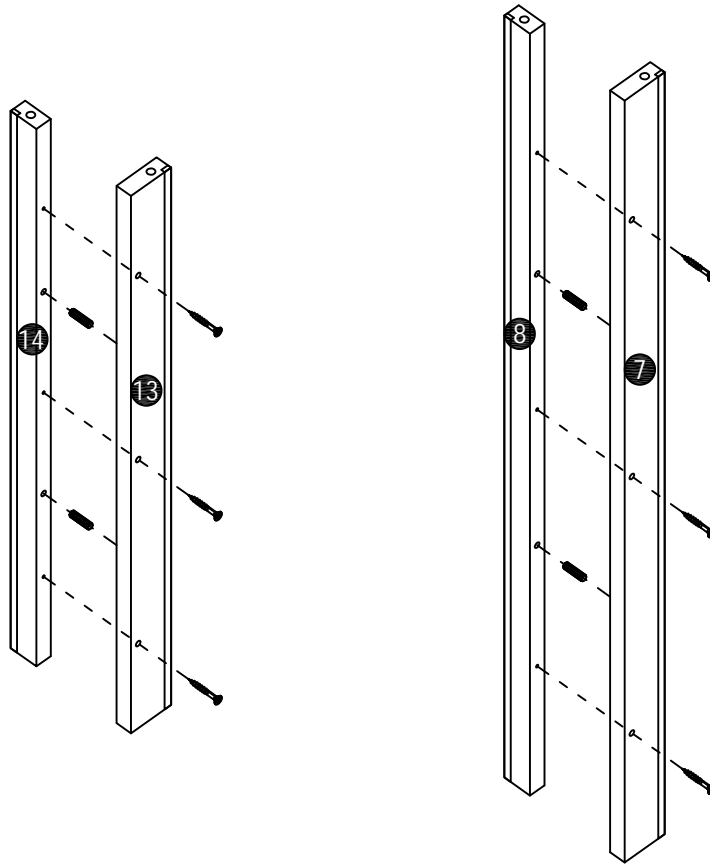

STEP1

J x 6

Ø3.5*35mm

P x 4

Ø8 x 30mm