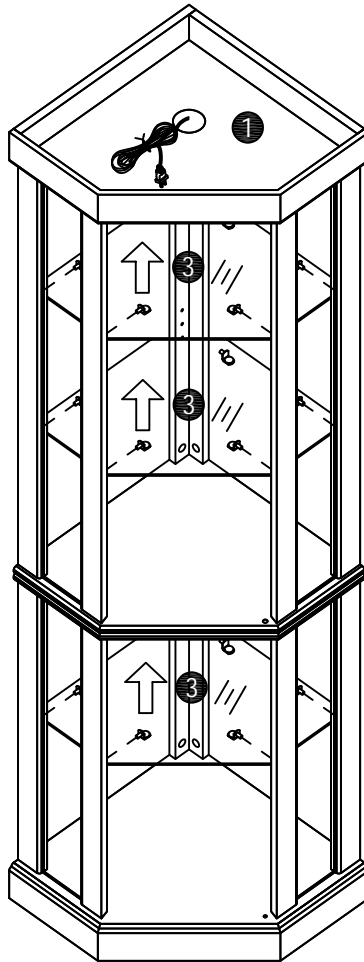

Corner Glass Cabinet

Assembly Instruction

List of Parts

Hardware

A x 24+2

Ø6 x 34mm

B x 24+2

Ø15 x 10mm

C x 2

D x 48+2

Ø3.5*12mm

E x 2

F x 2

G x 2

H x 24+2

Ø25mm

Remove protective film
on the mirror panel.

STEP13

N x 3

O x 3

Ø6*25mm

STEP14

H x 24

Ø25mm

STEP15

K x 15

STEP16

F x 2

E x 2

G x 2

STEP17

STEP18