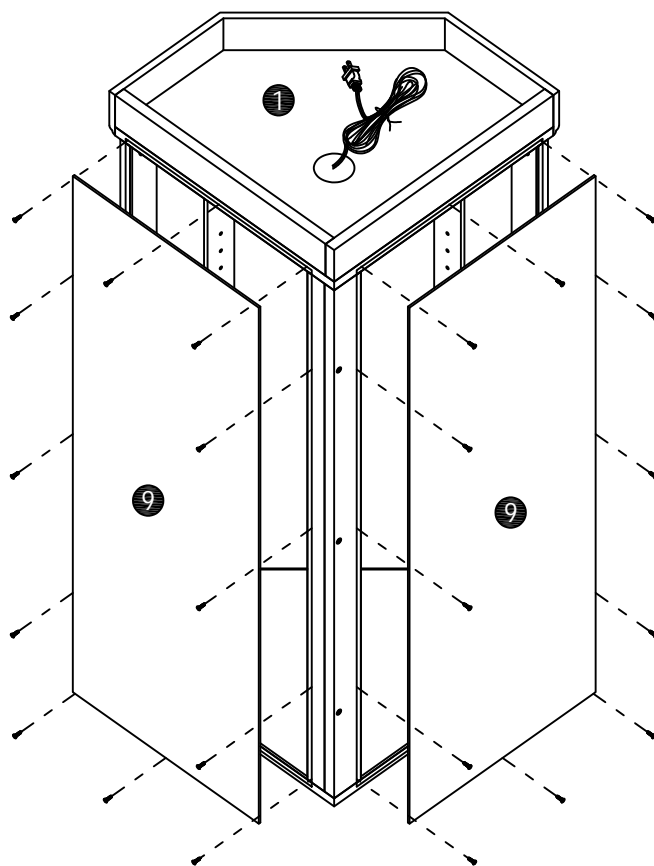

Corner Glass Cabinet

Assembly Instruction

List of Parts

Hardware

A x 24+2

Ø6 x 34mm

B x 24+2

Ø15 x 10mm

STEP8

B x 6

Ø15 x 10mm
P x 4

Ø8 x 30mm

STEP9

STEP10

B x 6

Ø15 x 10mm
P x 4

Ø8 x 30mm

STEP11

D x 24

Ø3.5*12mm

Remove protective film
on the mirror panel.

STEP12

D x 24

Ø3.5*12mm

Remove protective film
on the mirror panel.

STEP13

N x 3

O x 3

Ø6*25mm

STEP14

H x 24

Ø25mm