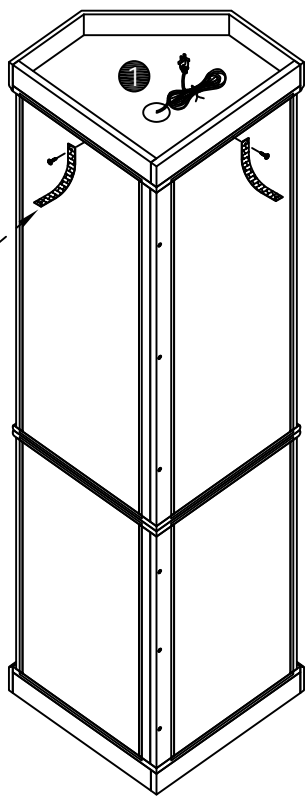

Corner Glass Cabinet

Assembly Instruction

List of Parts

Hardware

A x 24+2

Ø6 x 34mm

B x 24+2

Ø15 x 10mm

C x 2

D x 48+2

Ø3.5*12mm

E x 2

F x 2

G x 2

H x 24+2

Ø25mm

M x 1

STEP3

B x 6

Ø15 x 10mm
P x 4

Ø8 x 30mm

STEP4

STEP5

B x 6

STEP15

K x 15

STEP16

F x 2

E x 2

G x 2

STEP17

STEP18