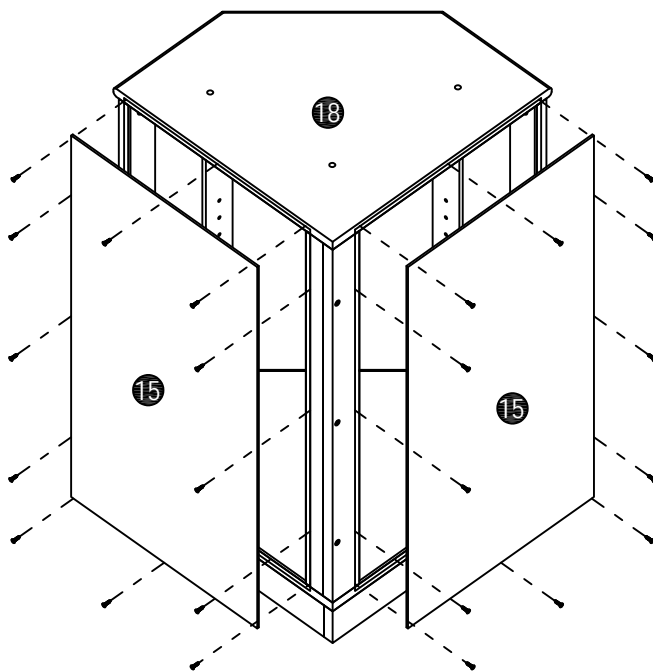

Corner Glass Cabinet

Assembly Instruction

List of Parts

Hardware

A x 24+2

Ø6 x 34mm

B x 24+2

Ø15 x 10mm

STEP8

B x 6

Ø15 x 10mm
P x 4

Ø8 x 30mm

STEP9

STEP10

B x 6

Ø15 x 10mm
P x 4

Ø8 x 30mm

STEP11

D x 24

Ø3.5*12mm

Remove protective film
on the mirror panel.

STEP12

D x 24

Ø3.5*12mm

Remove protective film
on the mirror panel.

STEP13

N x 3

O x 3

Ø6*25mm

STEP14

H x 24

Ø25mm