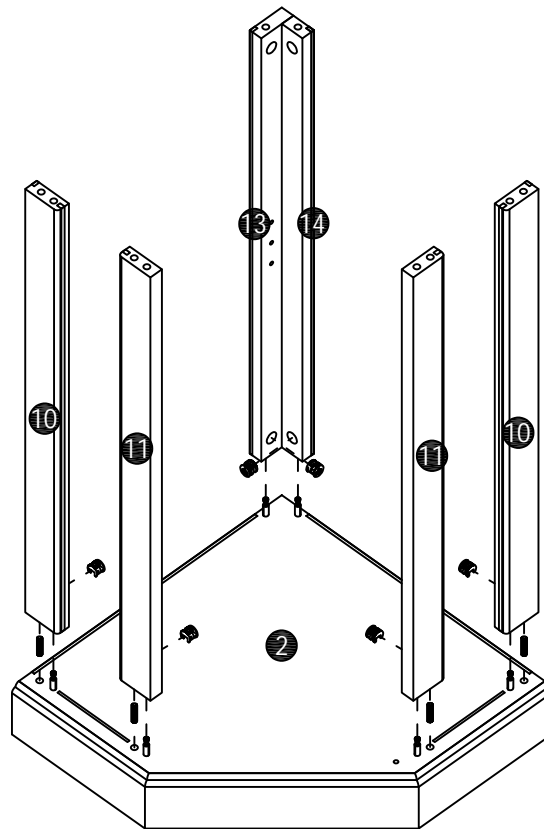

Corner Glass Cabinet

Assembly Instruction

List of Parts

Hardware

A x 24+2

Ø6 x 34mm

B x 24+2

Ø15 x 10mm

Ø3.5*35mm

P x 4

Ø8 x 30mm

STEP2

A x 12

Ø6 x 34mm

Q x 4

Ø3*16mm

M x 1

STEP3

B x 6

Ø15 x 10mm
P x 4

Ø8 x 30mm

STEP4

STEP5

B x 6

Ø15 x 10mm

P x 4

Ø8 x 30mm

STEP6

A x 6

Ø6 x 34mm

STEP7

A x 6	Q x 4
	
Ø6 x 34mm	Ø3*16mm
L x 2	
	
Ø3.5*14mm	
I x 1	
	
M x 1	
	