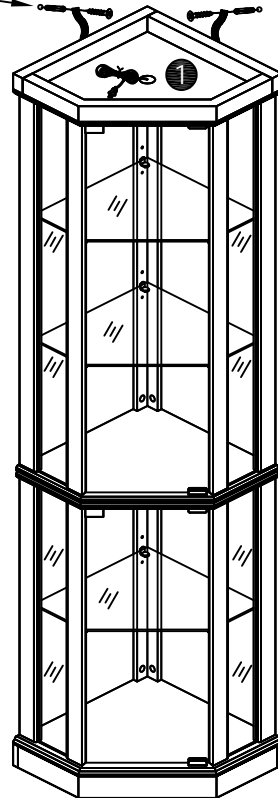

Corner Glass Cabinet

Assembly Instruction

List of Parts

Hardware

A x 24+2

Ø6 x 34mm

B x 24+2

Ø15 x 10mm

C x 2

D x 48+2

Ø3.5*12mm

E x 2

F x 2

G x 2

H x 24+2

Ø25mm

M x 1

STEP3

B x 6

Ø15 x 10mm
P x 4

Ø8 x 30mm

STEP4

STEP5

B x 6

STEP15

K x 15

STEP16

F x 2

E x 2

G x 2

STEP17

STEP18