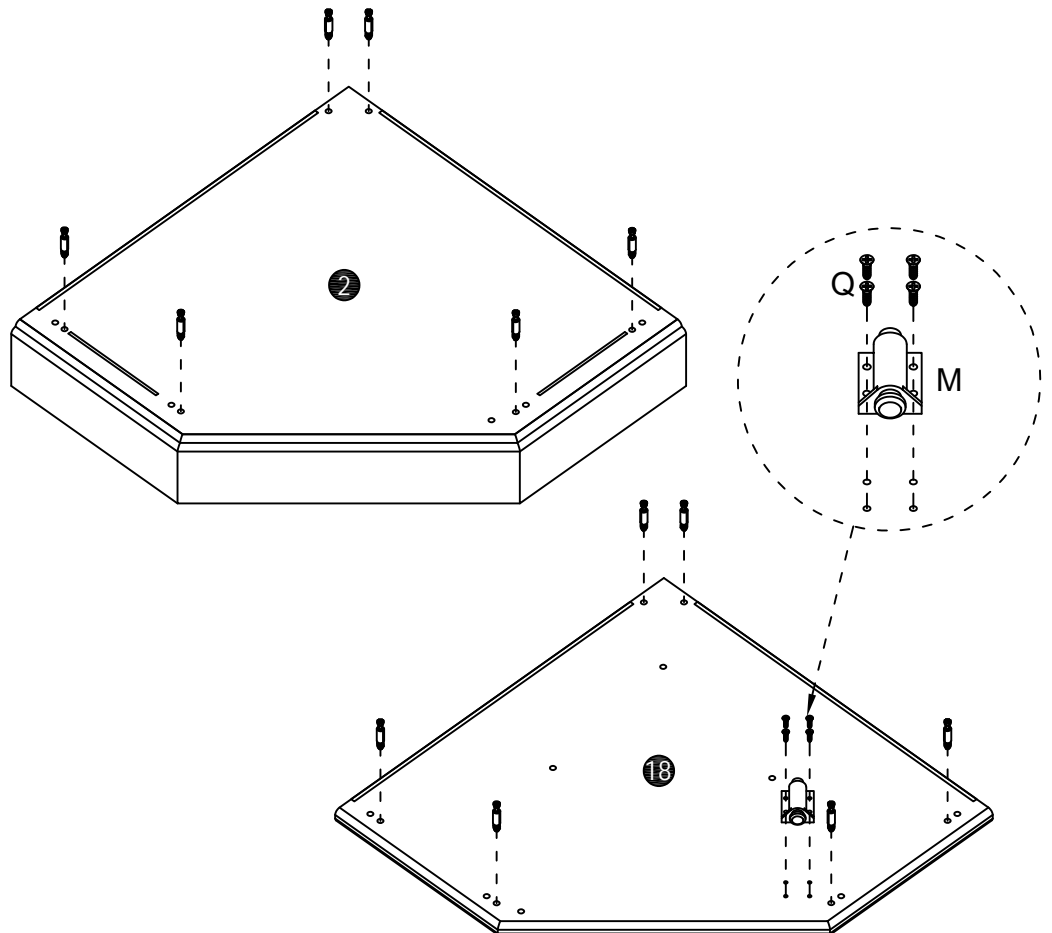

Corner Glass Cabinet

Assembly Instruction

List of Parts

Hardware

A x 24+2

Ø6 x 34mm

B x 24+2

Ø15 x 10mm

Ø3.5*35mm

P x 4

Ø8 x 30mm

STEP2

A x 12

Ø6 x 34mm

Q x 4

Ø3*16mm

M x 1

STEP3

B x 6

Ø15 x 10mm
P x 4

Ø8 x 30mm

STEP4

STEP5

B x 6

Ø15 x 10mm

P x 4

Ø8 x 30mm

STEP6

A x 6

Ø6 x 34mm

STEP7

A x 6	Q x 4
	
Ø6 x 34mm	Ø3*16mm
L x 2	
	
Ø3.5*14mm	
I x 1	
	
M x 1	
	