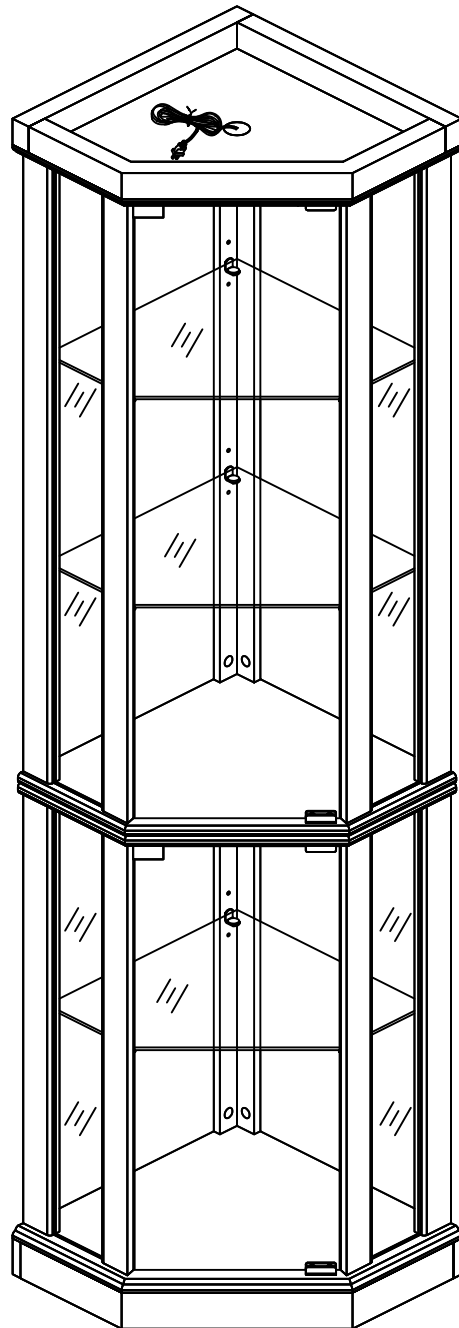

Corner Glass Cabinet

Assembly Instruction

List of Parts

Hardware

A x 24+2

Ø6 x 34mm

B x 24+2

Ø15 x 10mm

C x 2

D x 48+2

Ø3.5*12mm

E x 2

F x 2

G x 2

H x 24+2

Ø25mm