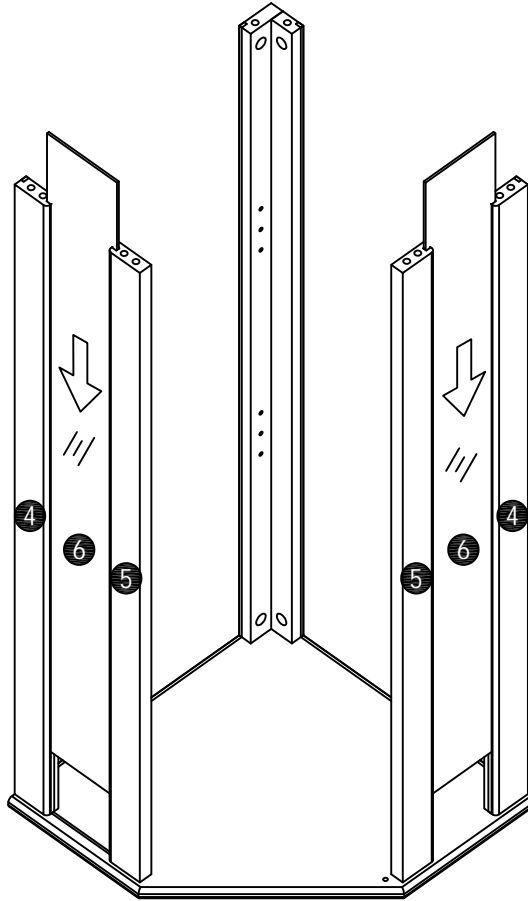

Corner Glass Cabinet

Assembly Instruction

List of Parts

Hardware

A x 24+2

Ø6 x 34mm

B x 24+2

Ø15 x 10mm

Ø15 x 10mm

P x 4

Ø8 x 30mm

STEP6

A x 6

Ø6 x 34mm

STEP7

A x 6	Q x 4
	
Ø6 x 34mm	Ø3*16mm
L x 2	
	
Ø3.5*14mm	
I x 1	
	
M x 1	
	

STEP8

B x 6

Ø15 x 10mm
P x 4

Ø8 x 30mm

STEP9

STEP10

B x 6

Ø15 x 10mm
P x 4