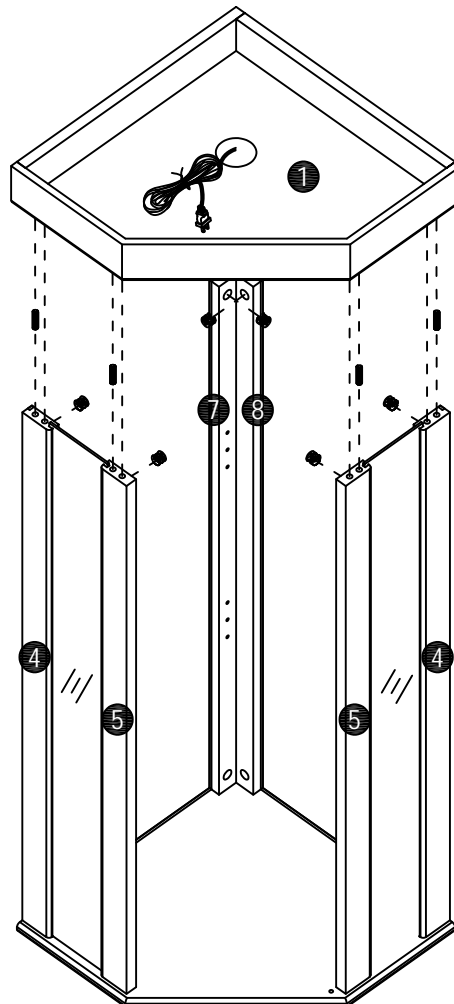

Corner Glass Cabinet

Assembly Instruction

List of Parts

Hardware

A x 24+2

Ø6 x 34mm

B x 24+2

Ø15 x 10mm

Ø15 x 10mm

P x 4

Ø8 x 30mm

STEP6

A x 6

Ø6 x 34mm

STEP7

A x 6	Q x 4
	
Ø6 x 34mm	Ø3*16mm
L x 2	
	
Ø3.5*14mm	
I x 1	
	
M x 1	
	

STEP8

B x 6

Ø15 x 10mm
P x 4

Ø8 x 30mm

STEP9

STEP10

B x 6

Ø15 x 10mm
P x 4

Ø8 x 30mm

STEP11

D x 24

Ø3.5*12mm

Remove protective film
on the mirror panel.

STEP12

D x 24

Ø3.5*12mm