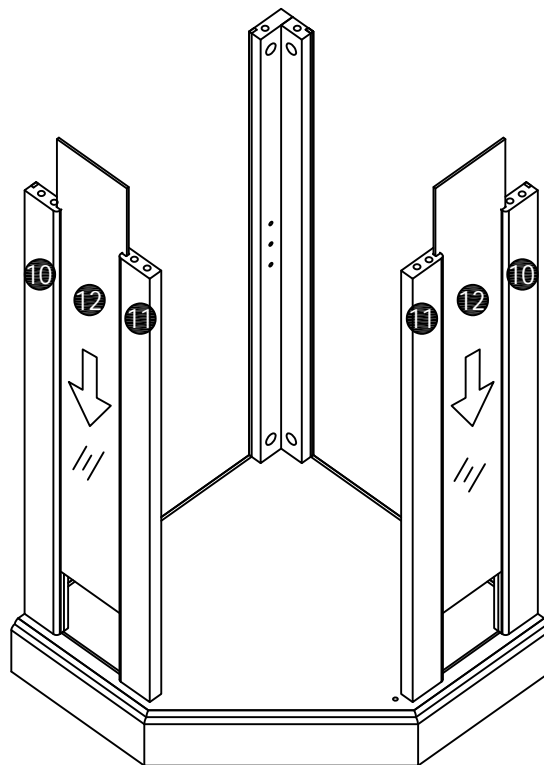

Corner Glass Cabinet

Assembly Instruction

List of Parts

Hardware

A x 24+2

Ø6 x 34mm

B x 24+2

Ø15 x 10mm

M x 1

STEP3

B x 6

Ø15 x 10mm
P x 4

Ø8 x 30mm

STEP4

STEP5

B x 6

Ø15 x 10mm

P x 4

Ø8 x 30mm

STEP6

A x 6

Ø6 x 34mm

STEP7

A x 6	Q x 4
	
Ø6 x 34mm	Ø3*16mm
L x 2	
	
Ø3.5*14mm	
I x 1	
	
M x 1	
	