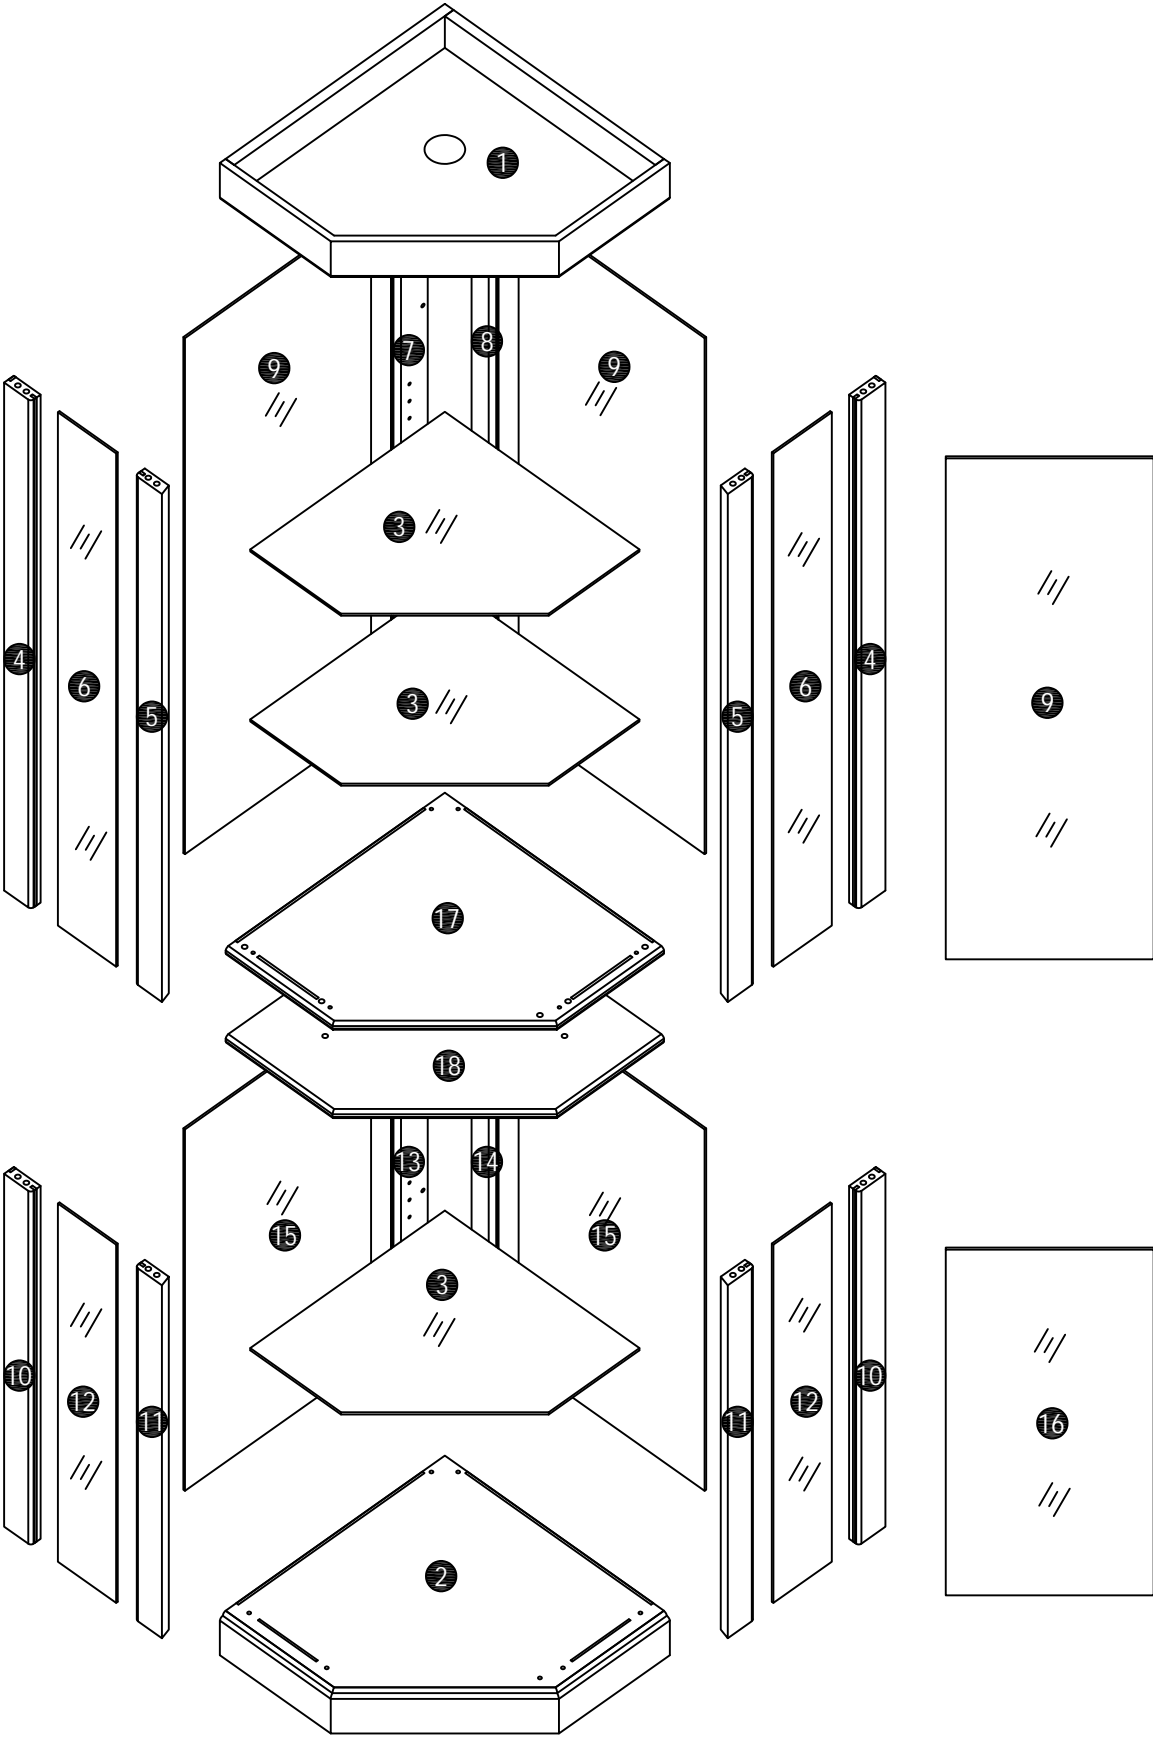

Corner Glass Cabinet

Assembly Instruction

List of Parts

Hardware

A x 24+2

Ø6 x 34mm

B x 24+2

Ø15 x 10mm

C x 2

D x 48+2

Ø3.5*12mm

E x 2

F x 2

G x 2

H x 24+2

Ø25mm