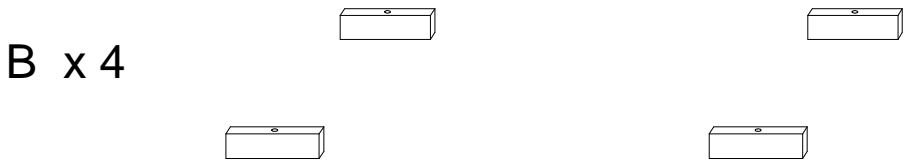

Diagram illustrating assembly instructions and safety warnings:

- Warning 1:** A triangle with an exclamation mark points to a box containing:
  - An icon of an L-shaped corner bracket.
  - An icon of a power drill with a slash through it, indicating that a power drill should not be used.
- Warning 2:** A triangle with an exclamation mark points to a box containing:
  - An icon of a rectangular block being placed on a surface with a hatched pattern, representing a floor.
  - An icon of a rectangular block with a slash through it, indicating that the block should not be placed on an uneven or soft surface.
- Time:** A clock icon with the text "10'" below it, indicating a 10-minute assembly time.
- Person:** An icon of a person with the text "1" below it, indicating that one person is required for assembly.

!

1

A

x 1

B

x 4

C

x 4