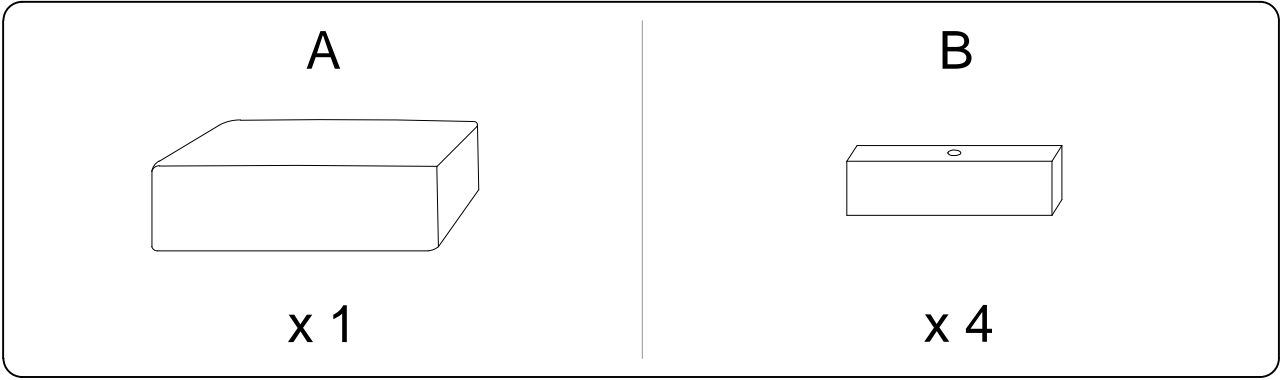

Diagram illustrating assembly instructions and safety warnings:

- Warning 1:** A triangle with an exclamation mark points to a box containing:
  - An icon of an L-shaped corner bracket.
  - An icon of a power drill with a slash through it, indicating that a power drill should not be used.
- Warning 2:** A triangle with an exclamation mark points to a box containing:
  - An icon of a rectangular block being placed on a surface with a hatched pattern, representing a floor.
  - An icon of a rectangular block with a slash through it, indicating that the block should not be placed on an uneven or soft surface.
- Time:** A clock icon with the text "10'" below it, indicating a 10-minute assembly time.
- Person:** An icon of a person with the text "1" below it, indicating that one person is required for assembly.

!

1

A

x 1

B

x 4

C

x 4