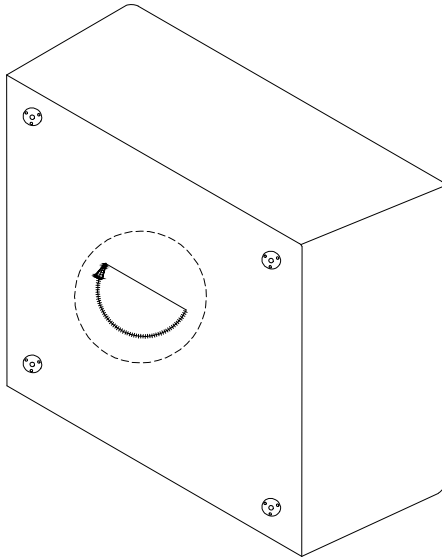

Diagram illustrating assembly instructions and safety warnings:

- Warning 1:** A triangle with an exclamation mark points to a box containing:
  - An icon of an L-shaped corner bracket.
  - An icon of a power drill with a slash through it, indicating that a power drill should not be used.
- Warning 2:** A triangle with an exclamation mark points to a box containing:
  - An icon of a rectangular block being placed on a surface with a hatched pattern, representing a floor.
  - An icon of a rectangular block with a slash through it, indicating that the block should not be placed on an uneven or soft surface.
- Time:** A clock icon with the text "10'" below it, indicating a 10-minute assembly time.
- Person:** An icon of a person with the text "1" below it, indicating that one person is required for assembly.

!

1

A

x 1

B

x 4

C

x 4