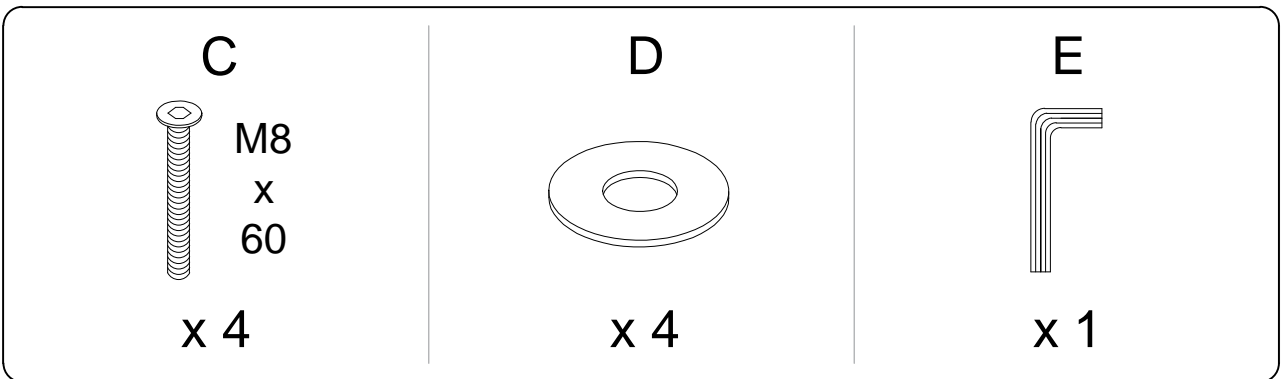

Diagram illustrating assembly instructions and safety warnings:

- Warning 1:** A triangle with an exclamation mark points to a box containing:
  - An icon of an L-shaped corner bracket.
  - An icon of a power drill with a slash through it, indicating that a power drill should not be used.
- Warning 2:** A triangle with an exclamation mark points to a box containing:
  - An icon of a rectangular block being placed on a surface with a hatched pattern, representing a floor.
  - An icon of a rectangular block with a slash through it, indicating that the block should not be placed on an uneven or soft surface.
- Time:** A clock icon with the text "10'" below it, indicating a 10-minute assembly time.
- Person:** An icon of a person with the text "1" below it, indicating that one person is required for assembly.

!

1

A

x 1

B

x 4

C

x 4