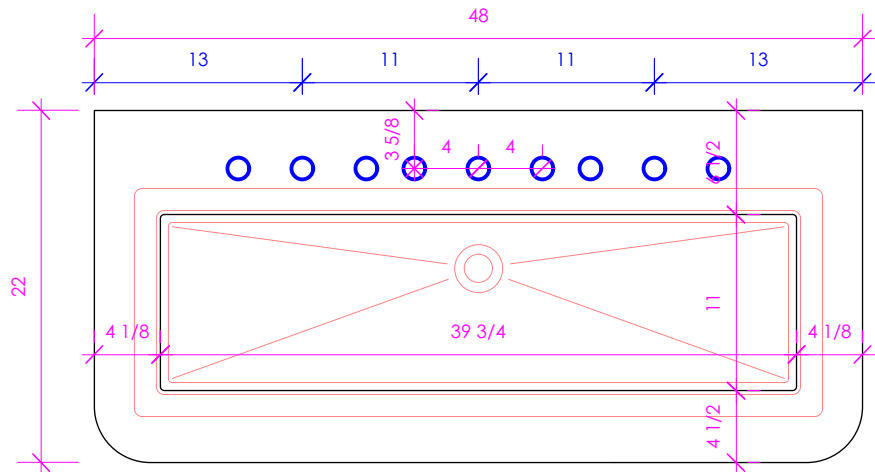

LACAVA

FLUTTI

FLT-48ST

SHOWN WITH H270

SHOWN WITH 5260

FEATURES:

- EASED EDGES
- USED WITH H270, 5260, OR CT58UN SINK (SOLD SEPARATELY)
- PLEASE SPECIFY SINK
- PLEASE SPECIFY FAUCET HOLE CUTOUTS
- PROUDLY HANDMADE IN THE USA

SHOWN WITH CT58UN

LACAVA reserves the right to revise any dimension or information on this sheet without notice. Dimensions are nominal and may vary within an industry accepted tolerance of 1/4". Cabinets with 'vanity top' sinks are made to the matching sink and dimensions may vary. LACAVA is not responsible for any cutouts, countertops, or furniture made without the actual product or template. Differences in color, grain, appearance, and texture are inherent in all natural woodwork and should be expected. Variances in these qualities are not deemed manufacturing defects and will not be accepted as valid reasons for return or exchanges. Plumbing specifications are only a guideline and may need alteration based on application.