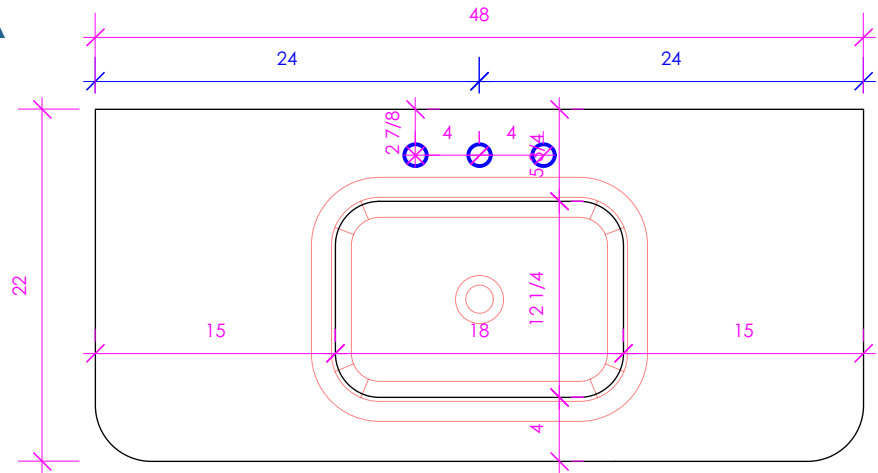

LACAVA

FLUTTI

FLT-48ST

SHOWN WITH H270

SHOWN WITH 5260

FEATURES:

- EASED EDGES
- USED WITH H270, 5260, OR CT58UN SINK (SOLD SEPARATELY)
- PLEASE SPECIFY SINK
- PLEASE SPECIFY FAUCET HOLE CUTOUTS
- PROUDLY HANDMADE IN THE USA

COUNTERTOP: FLT-48ST

STONE:	SOLID SURFACE:	CONCRETE:
WH - BIANCO	M - SATIN WHITE	SND - SAND
LN - LINAC	G - POLISHED WHITE	SLT - SLATE
SL - ATHENS	R - MARMO	TIER - TERRACOTTA
	V - LAVA	CHL - CHARCOAL
QUARTZ:	D - OBSIDIAN	SUN - SUN
PR - PURO		CLY - CLAY
AH - ASH		LIL - LILAC
		MOS - MOSS

SHOWN WITH CT58UN

LACAVA reserves the right to revise any dimension or information on this sheet without notice. Dimensions are nominal and may vary within an industry accepted tolerance of 1/4". Cabinets with 'vanity top' sinks are made to the matching sink and dimensions may vary. LACAVA is not responsible for any cutouts, countertops, or furniture made without the actual product or template. Differences in color, grain, appearance, and texture are inherent in all natural woodwork and should be expected. Variances in these qualities are not deemed manufacturing defects and will not be accepted as valid reasons for return or exchanges. Plumbing specifications are only a guideline and may need alteration based on application.