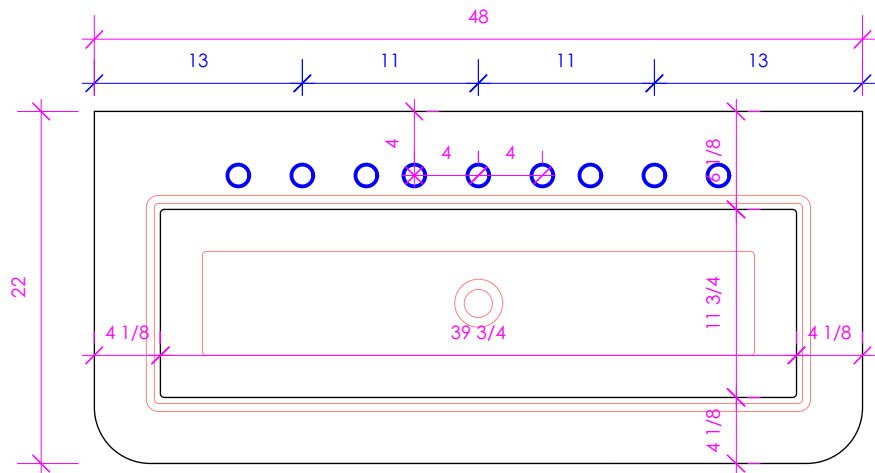

LACAVA

FLUTTI

FLT-48ST

SHOWN WITH H270

SHOWN WITH 5260

FEATURES:

- EASED EDGES
- USED WITH H270, 5260, OR CT58UN SINK (SOLD SEPARATELY)
- PLEASE SPECIFY SINK
- PLEASE SPECIFY FAUCET HOLE CUTOUTS
- PROUDLY HANDMADE IN THE USA

COUNTERTOP: FLT-48ST

STONE:	SOLID SURFACE:	CONCRETE:
WH - BIANCO	M - SATIN WHITE	SND - SAND
LN - LINAC	G - POLISHED WHITE	SLT - SLATE
SL - ATHENS	R - MARMO	TIER - TERRACOTTA
	V - LAVA	CHL - CHARCOAL
QUARTZ:	D - OBSIDIAN	SUN - SUN
PR - PURO		CLY - CLAY
AH - ASH		LIL - LILAC
		MOS - MOSS

SHOWN WITH CT58UN

LACAVA reserves the right to revise any dimension or information on this sheet without notice. Dimensions are nominal and may vary within an industry accepted tolerance of 1/4". Cabinets with 'vanity top' sinks are made to the matching sink and dimensions may vary. LACAVA is not responsible for any cutouts, countertops, or furniture made without the actual product or template. Differences in color, grain, appearance, and texture are inherent in all natural woodwork and should be expected. Variances in these qualities are not deemed manufacturing defects and will not be accepted as valid reasons for return or exchanges. Plumbing specifications are only a guideline and may need alteration based on application.