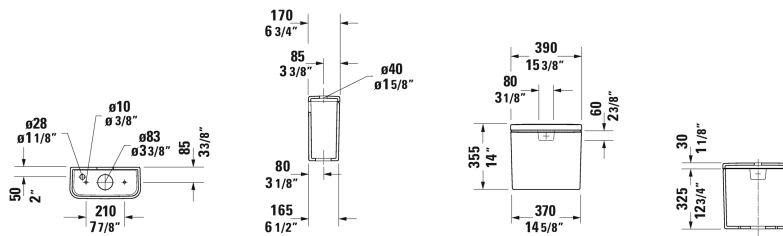

DuraStyle Basic Tank # 094160

| < 15 1/8" Inch > |

Tank	Dimension	Weight	Order number
with dual flush piston valve, top flush, for bottom left supply, 1.32/0.92 gpf, WaterSense® listed			
Colors			
Variant			
Toilet seat and cover removable, elongated, hinges stainless steel, with slow close		5.5 lb	002529
Toilet seat and cover removable, elongated, hinges stainless steel, without slow close		5.5 lb	002521
Mounting set for One-Piece and Two-Piece toilets, outlet 3/8" - male thread, wall connection 1/2" - female thread, 1/2", North American version	17 3/4" Inch	1.1 lb	001417
Suitable products			
Two-Piece toilet Duravit Rimless® (without tank), WaterSense® listed, syphonic, 12" rough-in, vertical outlet, cUPC® listed*, 14 3/8" x 27 3/4" Inch	14 3/8" x 27 3/4" Inch		218801

All drawings contain the necessary measurements which are subject to standard tolerances. They are stated in inch & mm and are non-binding. Exact measurements, in particular for customized installation scenarios, can only be taken from the finished ceramic piece.