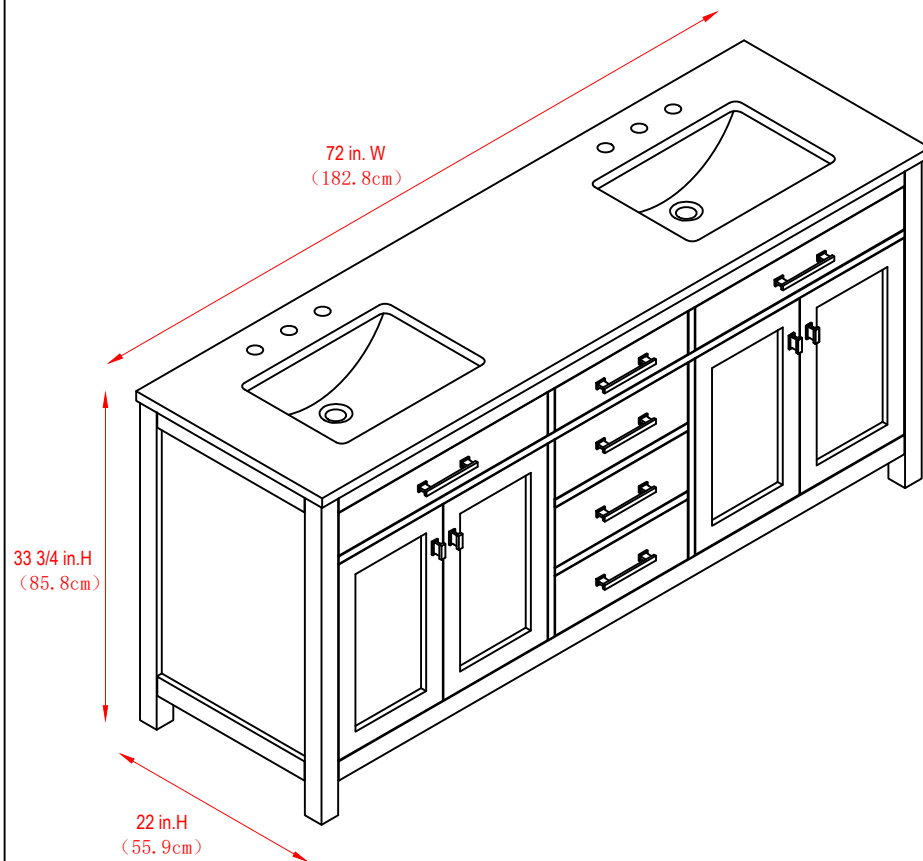

72" Bathroom Vanity

72 in. W x 22 in. D x 33.75 in. H
(182.8 cm x 55.9 cm x 85.8 cm)

Top View

Back View