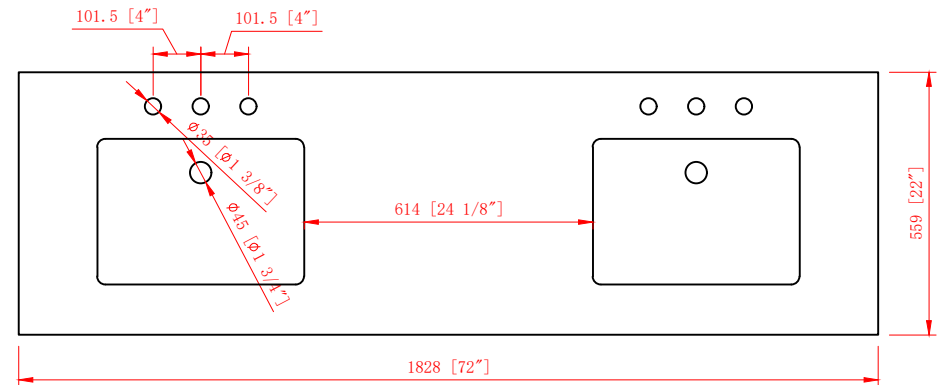

72" Bathroom Vanity

72 in. W x 22 in. D x 33.75 in. H
(182.8 cm x 55.9 cm x 85.8 cm)

Top View

Back View