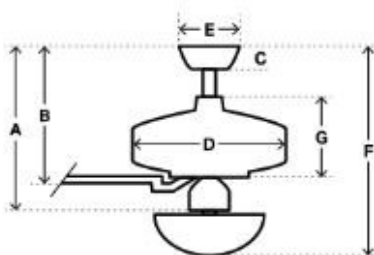

Newsome

NEWSOME COLLECTION - 52" CEILING FAN

MODEL 53315

Brushed Nickel

Medium Wood Finish

NEWSOME COLLECTION - 52" CEILING FAN

Through its casual style and charming appearance, the Newsome will compliment your décor without overpowering it. Clean line details work together throughout the fan body, blade irons, and bowl light kit to create a coherent design with wide appeal. The 52-inch blades work well for standard or large rooms, and the low-profile motor housing is a great choice for low ceilings or simply a more subtle appearance. And remember, with the Newsome Collection you have the freedom to choose from many different sizes, light kits, and other options to maintain a consistent look throughout every room in your home.

 Indoor only

Dimensions

- a - (flush 8.80)
- b - (flush 7.48)
- c -
- d 11.64 in
- e -
- f - (flush 14.23)
- g 5.80 in

Energy Information

- Airflow**
3222 cfm
- Electricity Use**
62 watts
- Airflow Efficiency**
52 cfm/watt

Standard dimensions: with 3 inch downrod (included)
Angled dimensions: with 36 inch downrod (not included)

Running at high speed

Hunter®